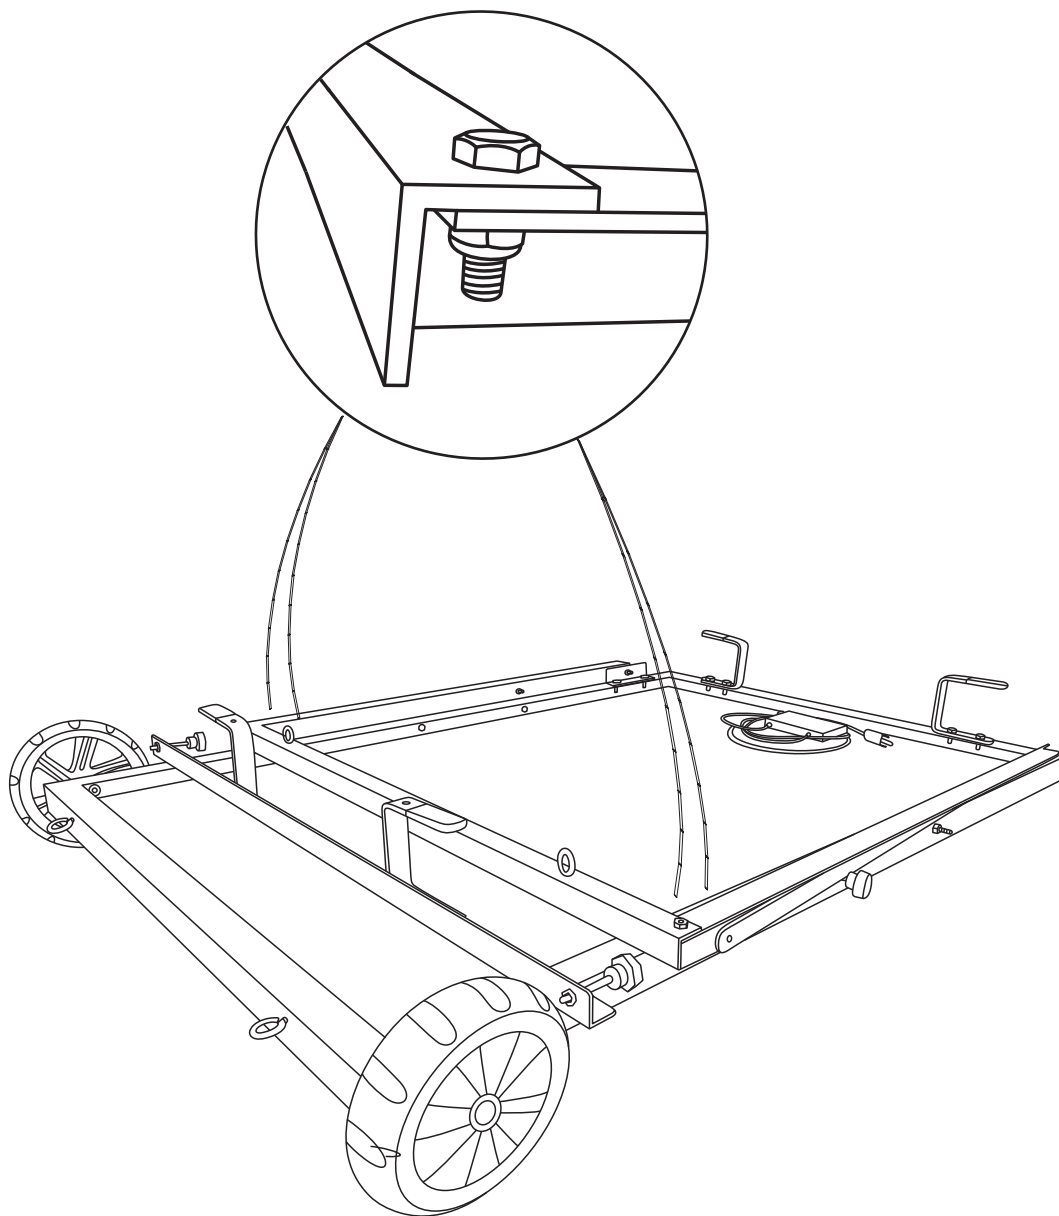

Step 8:

Required tools:

T-1 T-2

Required parts: