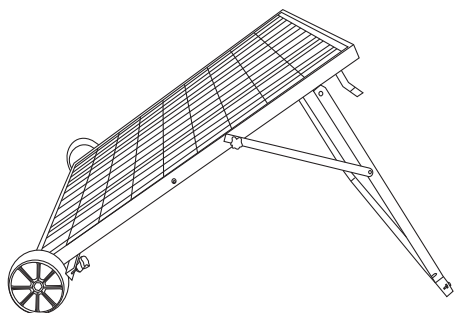

Flat Position:

To mount the solar panel semi-permanently or during travel.

Winter Position:

Summer Position:

Use Your Power Panel

Connect the solar panel cable to the solar input port.

You can use the four eyebolts to anchor the solar panel to the ground.

You can use handles for cable management and predrilled 6mm holes for optional mounting.

You can turn star knob clockwise to stop the wheel or counterclockwise to release.

Daisy Chain Your Power Panel

To double charging speed, use the parallel connection method.