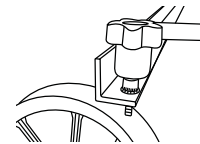

Flat Position:

To mount the solar panel semi-permanently or during travel.

Winter Position:

Summer Position:

Use Your Power Panel

Connect the solar panel cable to the solar input port.

You can use the four eyebolts to anchor the solar panel to the ground.

You can use handles for cable management and predrilled 6mm holes for optional mounting.

You can turn star knob clockwise to stop the wheel or counterclockwise to release.

Daisy Chain Your Power Panel

To double charging speed, use the parallel connection method.