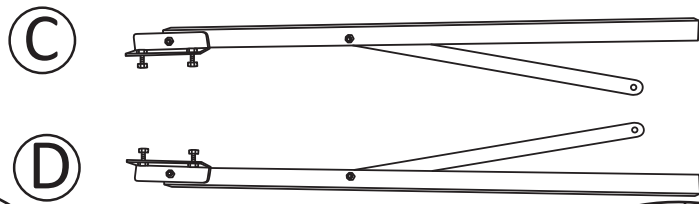

Required parts: