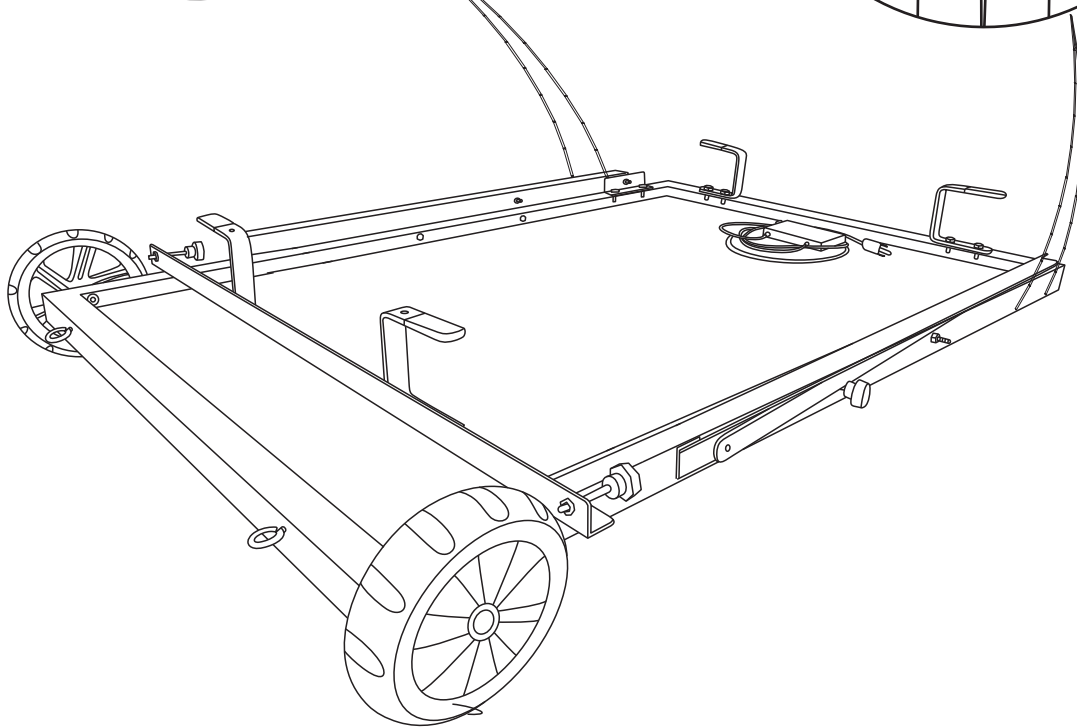

Required parts: