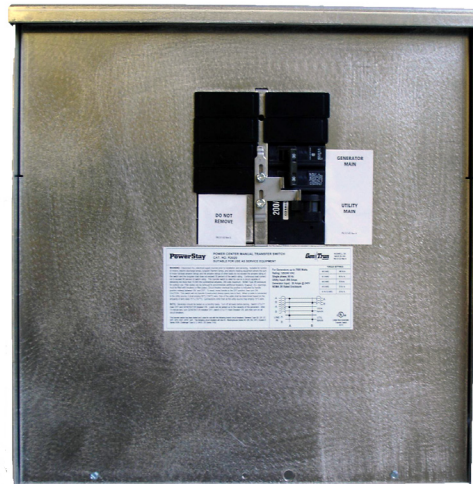

Service Entrance Rated Manual Transfer Switches

MANUAL TRANSFER SWITCHES For Portable Generators

200 Amps Utility / 30-50 Amps Generator, 125/250 Volts
Models 6382 and 6335

Description

These Generac Manual Transfer Switches are designed to safely deliver power to your home's entire electrical panel during a power outage.

Features

- NEMA 3R enclosure (outdoor rated)
- Inlet on bottom of enclosure for cord connection
- Provides additional spaces for branch circuits for outdoor applications such as air conditioner compressors, sewage lift pumps, boat docks, outbuildings, garages, pump houses, and barns.

Accessories

Model	Product	Description	
6337	30A Power Inlet Box	Rain-tight resin (bottom connection), NEMA L14-30	
6338	50A Power Inlet Box	Rain-tight resin (bottom connection), NEMA CS6365	
6340 6341	30A Power Inlet Box 50A Power Inlet Box	Rain-tight resin with flip lid (bottom connection), NEMA L14-30 Rain-tight resin with flip lid (bottom connection), NEMA CS6365	
6343 6344	30A Power Inlet Box 50A Power Inlet Box	Rain-tight aluminum (bottom connection), NEMA L14-30 Rain-tight aluminum (bottom connection), NEMA CS6365	
6346 6347	30A Power Inlet Box 50A Power Inlet Box	Aluminum with flip lid (front connection), NEMA L14-30 Aluminum with flip lid (front connection), NEMA CS6365	
6327 6328 6329	10 ft (3 m) 30A Generator Cord 25 ft (3 m) 30A Generator Cord 50 ft (15.2 m) 30A Generator Cord	NEMA L14-30 ends	
6330 6389 6390	10 ft. (3 m) 50A Generator Cord 25 ft. (7.6 m) 50A Generator Cord 50 ft. (15.2 m) 50A Generator Cord	NEMA 14-50 male and locking CS6364 female	