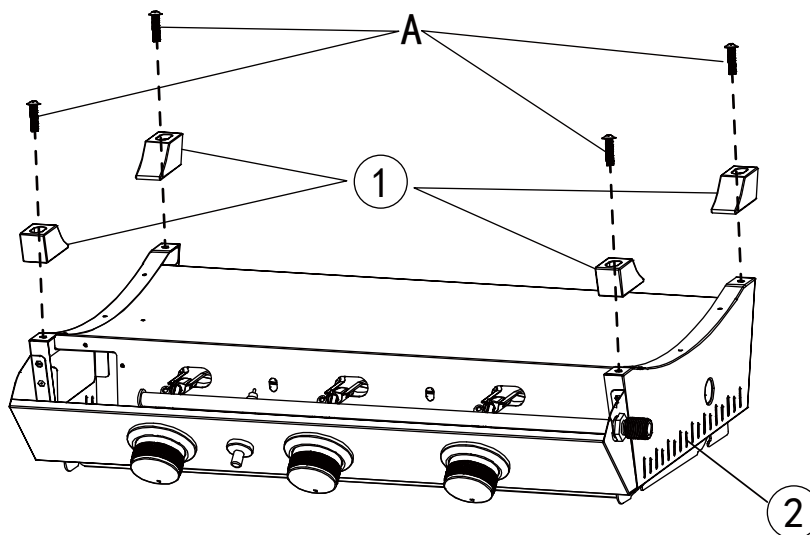

2

- Adjust foot pads to make grill stable
- Ponga las almohadillas de goma para estabilizar la parrilla.
- Réglez les coussinets de pied pour rendre le grill stable.