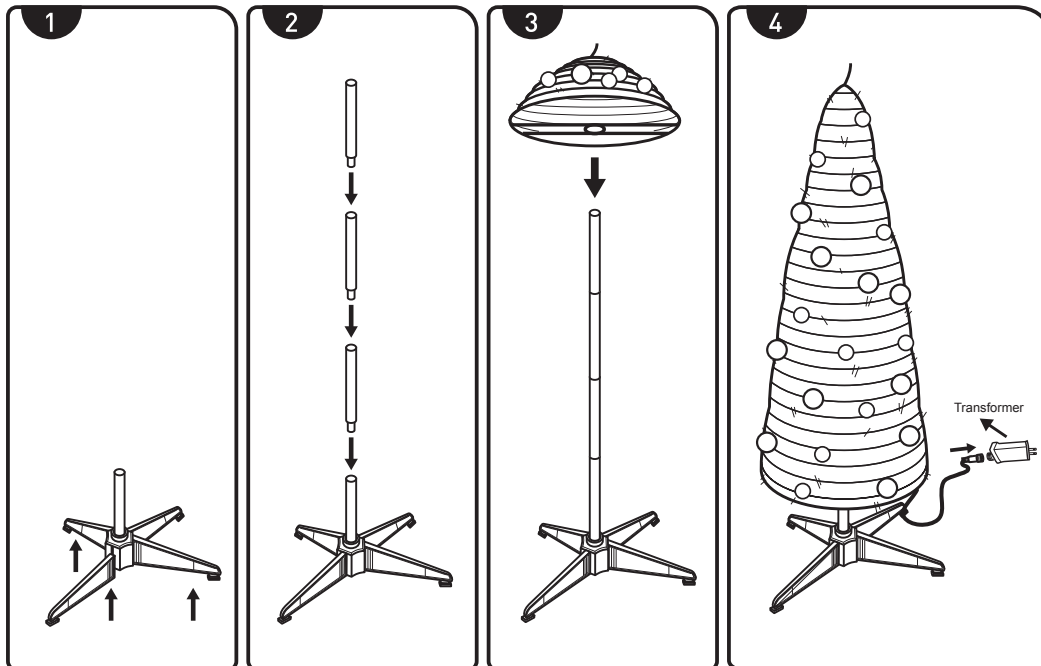

Size:148.5x210mm (A5)

**Tree Assembly Instruction for Items:  
6450-60MLWW  
6451-60MLWW  
6452-60MLWW**

Sterling<sup>®</sup> Tree Company, A Gerson Companies Brand,  
1450 S. Lone Elm Road, Olathe, KS 66061, USA