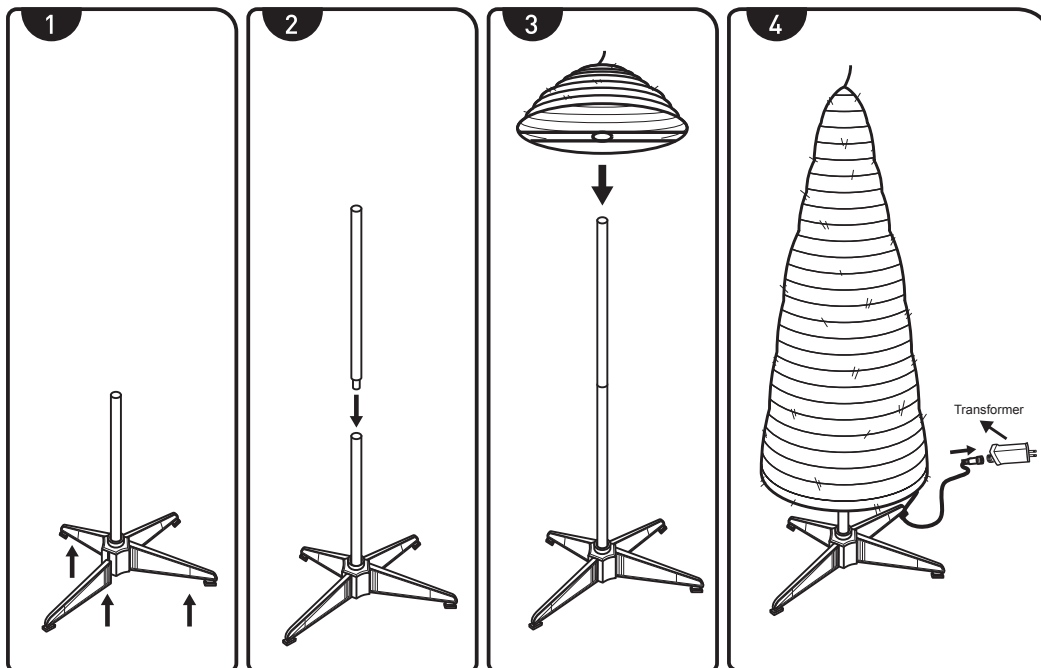

Size:148.5x210mm (A5)

Tree Assembly Instruction for Items:

6446-40MLWW, 6446-60MLWW

6447-40MLWW, 6447-60MLWW

6448-40MLWW, 6448-60MLWW

6449-40MLWW, 6449-60MLWW

6453-60MLWW, 6454-60MLWW

Sterling[®] Tree Company, A Gerson Companies Brand,
1450 S. Lone Elm Road, Olathe, KS 66061, USA