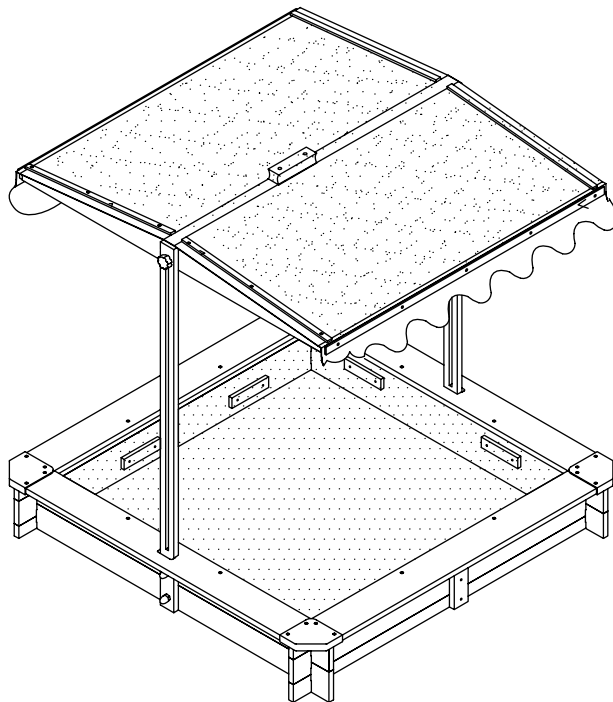

- Secure and cover the SANDBOX WITH CANOPY during harsh weather to keep from getting damaged.
- Rinse any panels with water to clean.
- When assembling turtleplay™ SANDBOX WITH CANOPY please handle all panels and/or hardware with care to avoid any possibilities of damage and/or injury.
- It is highly recommended that you treat the turtleplay™ SANDBOX WITH CANOPY with a weatherproof coating of stain once a year, to increase life expectancy and maintain the look.
- Adult assembly required.