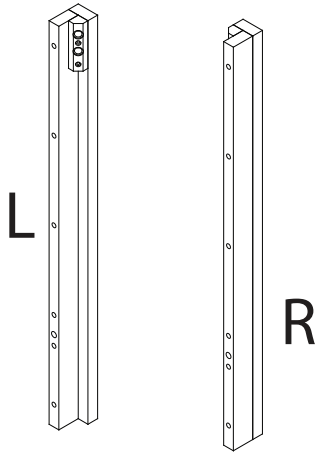

A1 TABLE LEG WITHOUT WHEEL X 1PC

A2 TABLE LEG WITH WHEEL X 1PC

B TABLE LEG CROSS BEAM X 2PCS

C CENTER CROSS BEAM X 1PC

D END CROSS BEAM X 2PCS

E TABLE TOP CENTER X 1PC

NOTE: Please read all instructions carefully before starting assembly.
 Also, we recommend that the unit is fully assembled on a level surface.
 Two people are recommended to assemble this product.
 DO NOT over torque screws and bolts.

F TABLE TOP SIDE X 2PCS

1   M7X90MM 4PCS

2   M7X60MM 6PCS

3   M8X60MM 8PCS

4   M4X15MM 18PCS

5  WASHER 8PCS

6  ALLEN KEY 1PC

NOTE: Please read all instructions carefully before starting assembly.
 Also, we recommend that the unit is fully assembled on a level surface.
 Two people are recommended to assemble this product.
 DO NOT over torque screws and bolts.