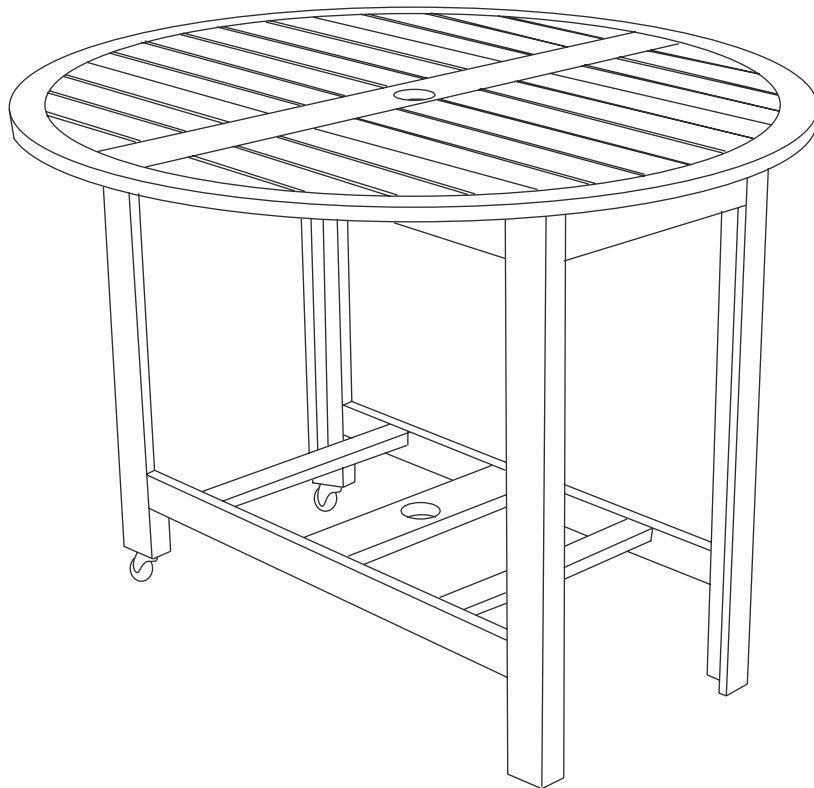

CARE INSTRUCTIONS

Thank you for choosing northbeam[™] ACACIA FOLDING DINING TABLE. With a little care and maintenance, the northbeam[™] ACACIA FOLDING DINING TABLE will provide you with comfort and enjoyment for many years to come!

- To clean panels, use clean water on a damp cloth.
- When assembling northbeam[™] ACACIA FOLDING DINING TABLE, please handle all the panels and/or hardware with care to avoid any possibilities of damages and/or injuries.
- Cover the furniture during harsh weather to keep it from weathering.
- It is highly recommended that you treat the northbeam[™] ACACIA FOLDING DINING TABLE with a weatherproof coating of stain once a year, to increase life expectancy and maintain the look.

A1 TABLE LEG WITHOUT WHEEL X 1PC

A2 TABLE LEG WITH WHEEL X 1PC

B TABLE LEG CROSS BEAM X 2PCS

C CENTER CROSS BEAM X 1PC

D END CROSS BEAM X 2PCS

E TABLE TOP CENTER X 1PC

NOTE: Please read all instructions carefully before starting assembly.
 Also, we recommend that the unit is fully assembled on a level surface.
 Two people are recommended to assemble this product.
 DO NOT over torque screws and bolts.

F TABLE TOP SIDE X 2PCS

1   M7X90MM 4PCS

2   M7X60MM 6PCS

3   M8X60MM 8PCS

4   M4X15MM 18PCS

5  WASHER 8PCS

6  ALLEN KEY 1PC

NOTE: Please read all instructions carefully before starting assembly.
 Also, we recommend that the unit is fully assembled on a level surface.
 Two people are recommended to assemble this product.
 DO NOT over torque screws and bolts.