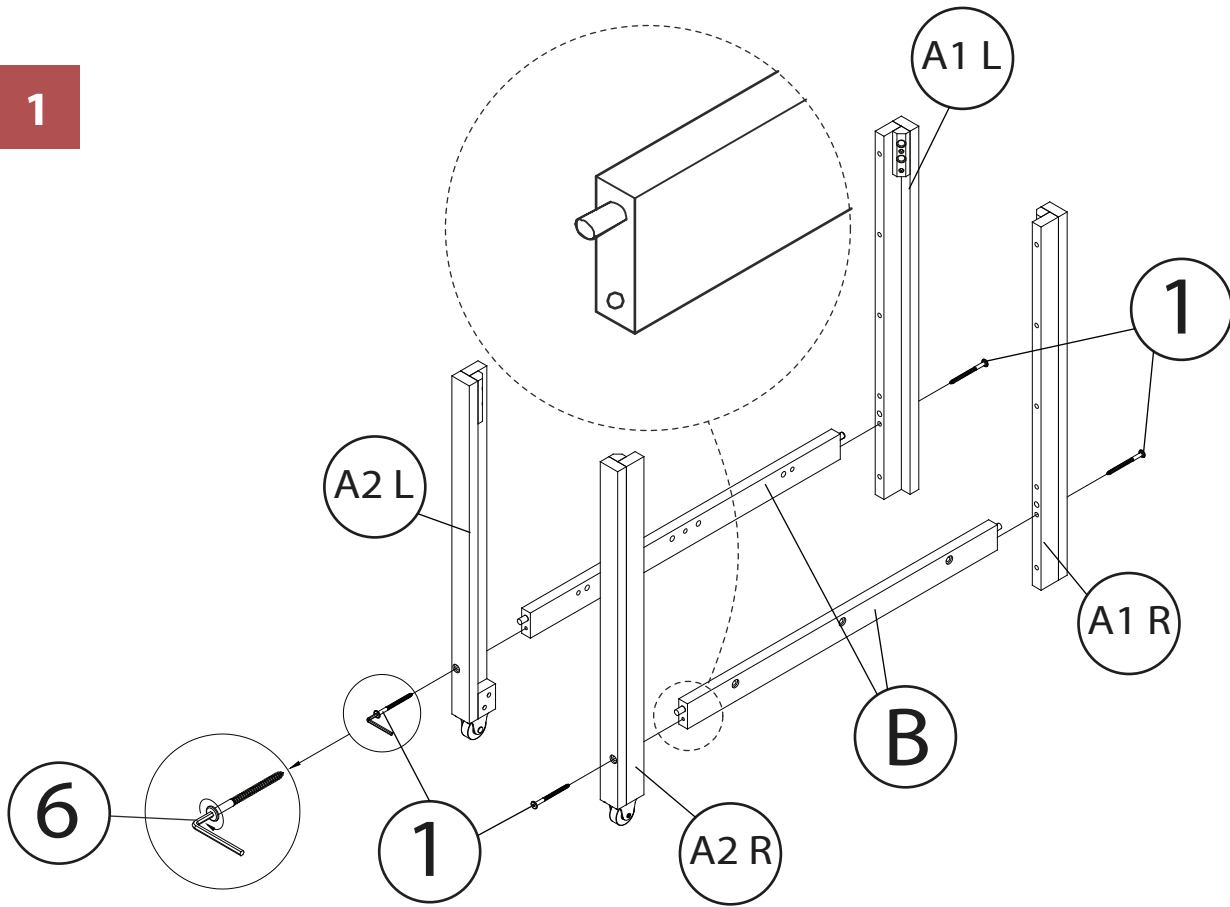

1

2

NOTE: Please read all instructions carefully before starting assembly.
Also, we recommend that the unit is fully assembled on a level surface.
Two people are recommended to assemble this product.
DO NOT over torque screws and bolts.