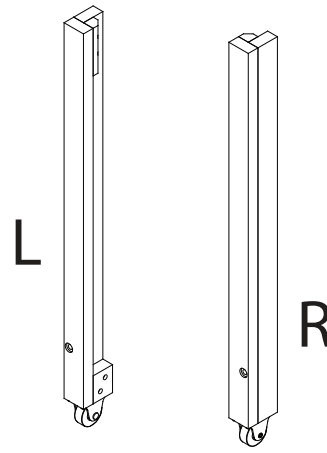

A1 TABLE LEG WITHOUT WHEEL X 1PC

A2 TABLE LEG WITH WHEEL X 1PC

B TABLE LEG CROSS BEAM X 2PCS

C CENTER CROSS BEAM X 1PC

D END CROSS BEAM X 2PCS

E TABLE TOP CENTER X 1PC

NOTE: Please read all instructions carefully before starting assembly.
 Also, we recommend that the unit is fully assembled on a level surface.
 Two people are recommended to assemble this product.
 DO NOT over torque screws and bolts.

F TABLE TOP SIDE X 2PCS

1   M7X90MM 4PCS

2   M7X60MM 6PCS

3   M8X60MM 8PCS

4   M4X15MM 18PCS

5  WASHER 8PCS

6  ALLEN KEY 1PC

NOTE: Please read all instructions carefully before starting assembly.
 Also, we recommend that the unit is fully assembled on a level surface.
 Two people are recommended to assemble this product.
 DO NOT over torque screws and bolts.