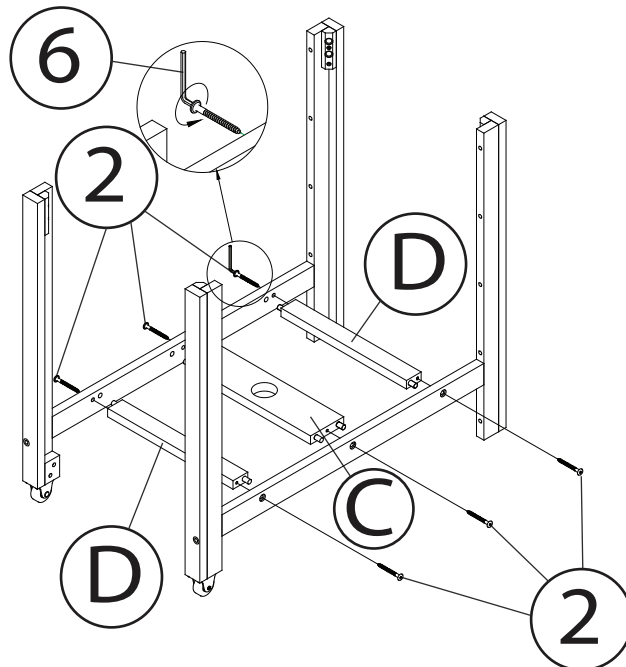

NOTE: Please read all instructions carefully before starting assembly.
Also, we recommend that the unit is fully assembled on a level surface.
Two people are recommended to assemble this product.
DO NOT over torque screws and bolts.