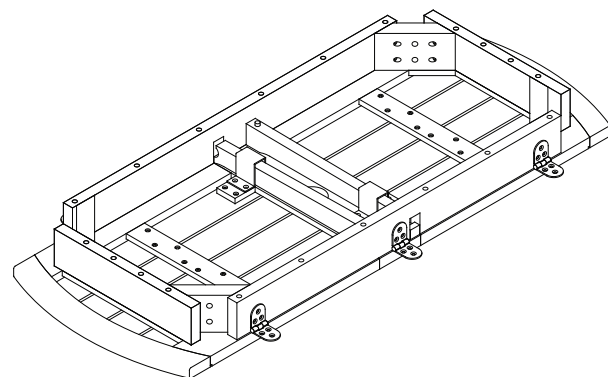

A1 TABLE LEG WITHOUT WHEEL X 1PC

A2 TABLE LEG WITH WHEEL X 1PC

B TABLE LEG CROSS BEAM X 2PCS

C CENTER CROSS BEAM X 1PC

D END CROSS BEAM X 2PCS

E TABLE TOP CENTER X 1PC

NOTE: Please read all instructions carefully before starting assembly.
 Also, we recommend that the unit is fully assembled on a level surface.
 Two people are recommended to assemble this product.
 DO NOT over torque screws and bolts.

F TABLE TOP SIDE X 2PCS

1   M7X90MM 4PCS

2   M7X60MM 6PCS

3   M8X60MM 8PCS

4   M4X15MM 18PCS

5  WASHER 8PCS

6  ALLEN KEY 1PC

NOTE: Please read all instructions carefully before starting assembly.
 Also, we recommend that the unit is fully assembled on a level surface.
 Two people are recommended to assemble this product.
 DO NOT over torque screws and bolts.