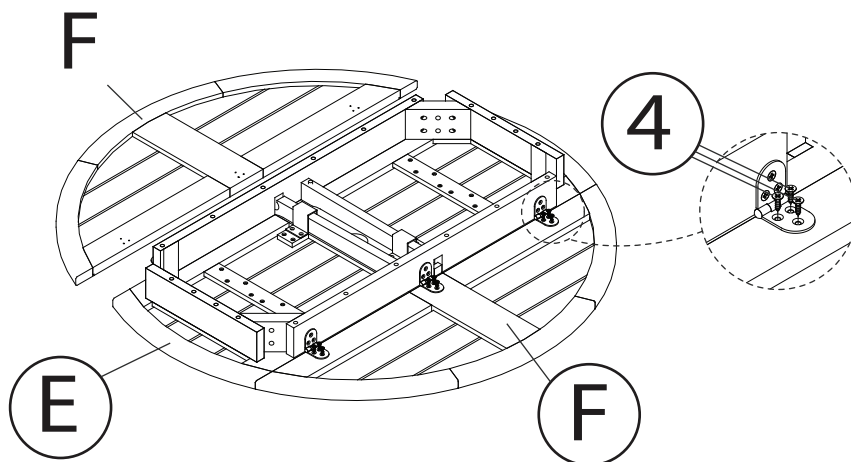

3

4

NOTE: Please read all instructions carefully before starting assembly.
Also, we recommend that the unit is fully assembled on a level surface.
Two people are recommended to assemble this product.
DO NOT over torque screws and bolts.