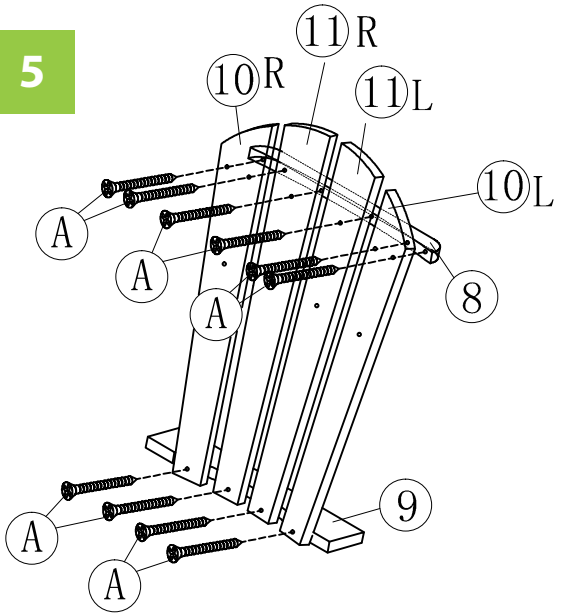

13 ARM UNDERSIDE BRACKETS X 2PCS

- A  3.5X35mm **38+1PCS**
- B  3.5X30mm **8PCS**
- C  M6X45 **4PCS**

NOTE: Please read all instructions carefully before starting assembly.
 Also, we recommend that the unit is fully assembled on a level surface.
 Two people are recommended to assemble this product.

1

2

3

4

5

6

7

8