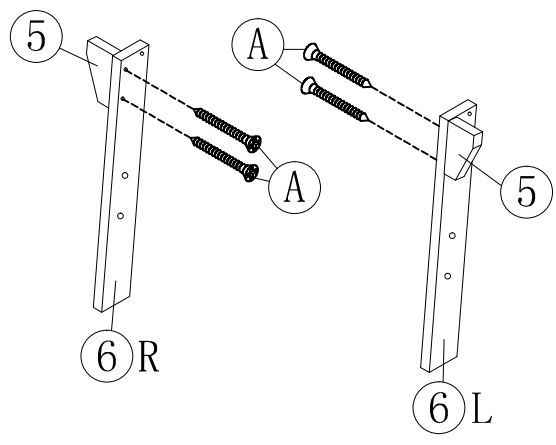

13 ARM UNDERSIDE BRACKETS X 2PCS

- A  3.5X35mm **38+1PCS**
- B  3.5X30mm **8PCS**
- C  M6X45 **4PCS**

NOTE: Please read all instructions carefully before starting assembly.
 Also, we recommend that the unit is fully assembled on a level surface.
 Two people are recommended to assemble this product.

1

2

3

4

5

6

7

8