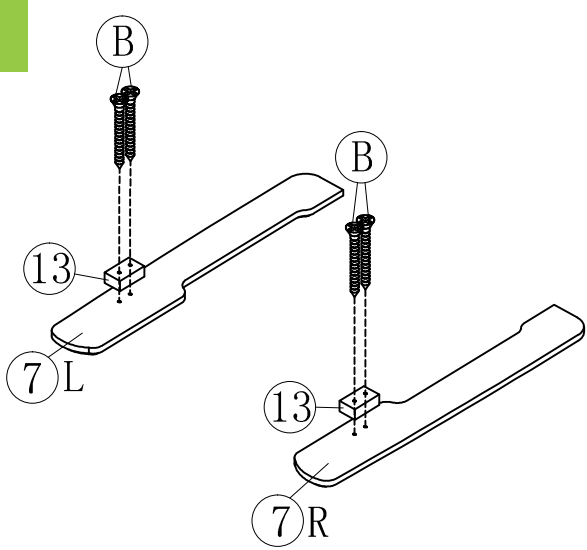

13 ARM UNDERSIDE BRACKETS X 2PCS

- A  3.5X35mm **38+1PCS**
- B  3.5X30mm **8PCS**
- C  M6X45 **4PCS**

NOTE: Please read all instructions carefully before starting assembly.
 Also, we recommend that the unit is fully assembled on a level surface.
 Two people are recommended to assemble this product.

1

2

3

4

5

6

7

8