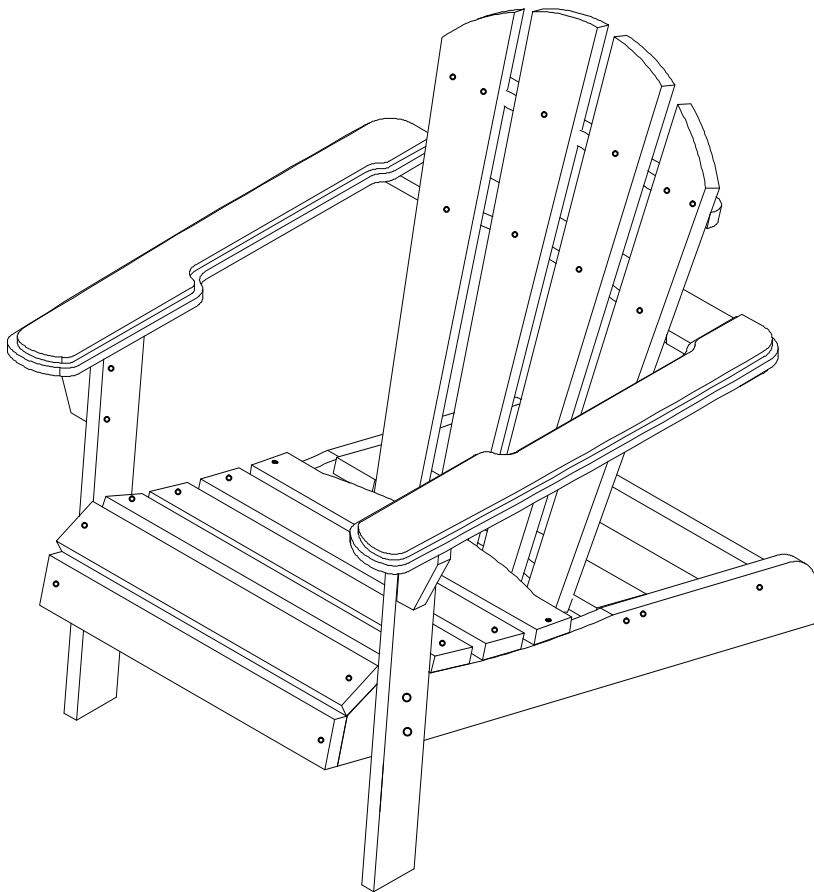

CARE INSTRUCTIONS

The Kids Adirondack Chair Kit has been conditioned for outdoor use with a weather resistant stain. To maintain the beauty and life expectancy of the Kids Adirondack Chair Kit, it is **HIGHLY RECOMMENDED** that you treat the chair with a weather proof stain once a year.

- Rinse any panels with water to clean.
- When assembling turtleplay[™] products please handle all panels and/or hardware with care to avoid any possibilities of damage and/or injury.

NOTE: Please read all instructions carefully before starting assembly. Also, we recommend that the unit is fully assembled on a level surface. Two people are recommended to assemble this product.

1 SEAT SLATS X 5PCS

2 REAR SEAT SLAT X 1PC

3 ANGLED LEGS/SEAT FRAME X 2PCS

4 REAR SEAT STRETCHER X 1PC

5 ARM SUPPORT X 2PCS

6 FRONT LEGS X 2PCS

NOTE: Please read all instructions carefully before starting assembly.
 Also, we recommend that the unit is fully assembled on a level surface.
 Two people are recommended to assemble this product.

7 ARMS X 2PCS

8 TOP BACKREST STRETCHER X 1PC

9 BOTTOM BACKREST STRETCHER X 1PC

10 OUTER BACKREST SLAT X 2PCS

11 INNER BACKREST SLAT X 2PCS

12 MID BACKREST STRETCHER X 1PC

NOTE: Please read all instructions carefully before starting assembly.
 Also, we recommend that the unit is fully assembled on a level surface.
 Two people are recommended to assemble this product.