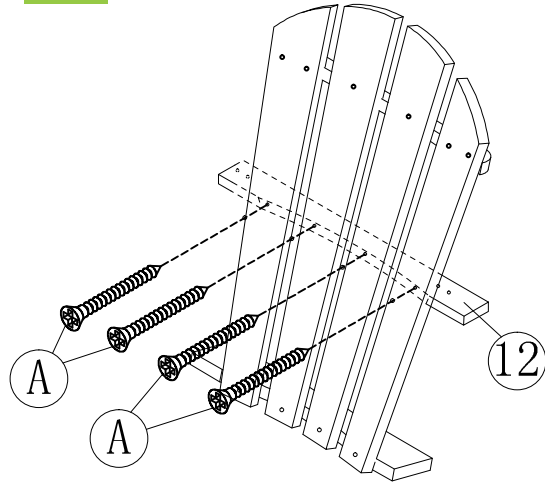

13 ARM UNDERSIDE BRACKETS X 2PCS

- A  3.5X35mm **38+1PCS**
- B  3.5X30mm **8PCS**
- C  M6X45 **4PCS**

NOTE: Please read all instructions carefully before starting assembly.
 Also, we recommend that the unit is fully assembled on a level surface.
 Two people are recommended to assemble this product.

1

2

3

4

5

6

7

8