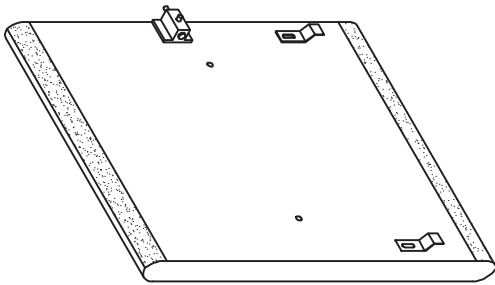

C SMALL PANEL X 2PCS

(OPTIONAL FOR AESTHETIC PURPOSES)

D HOLE PLUG X 42+5PCS

(OPTIONAL FOR AESTHETIC PURPOSES)

E SMALL CAP X 2+1PCS

(OPTIONAL FOR AESTHETIC PURPOSES)

F LARGE CAP X 2+1PCS

NOTE: Please read all instructions carefully before starting a
Also, we recommend that the unit is fully assembled on a level
Two people are recommended to assemble this product.
DO NOT over torque screws and bolts.