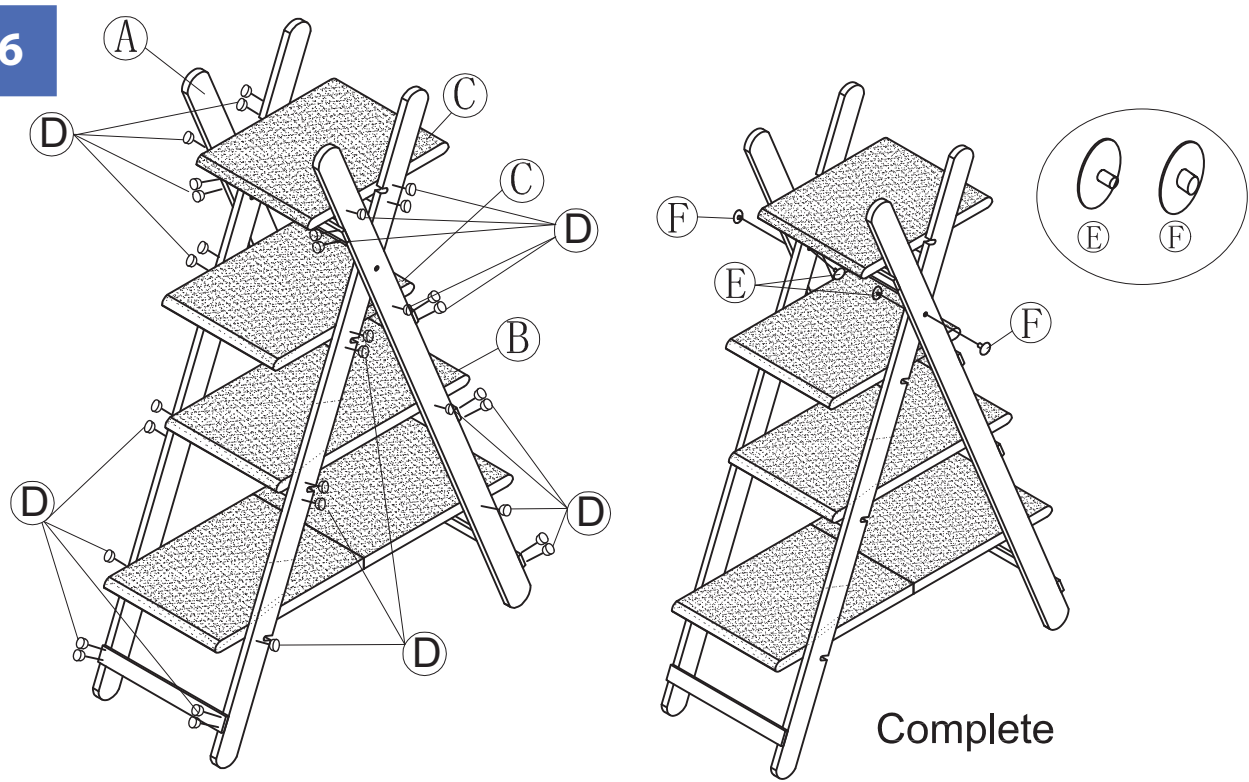

**A** X-FRAME X 1PC

**B** MEDIUM PANEL X 1PC

**C** SMALL PANEL X 2PCS

(OPTIONAL FOR AESTHETIC PURPOSES)

**D** HOLE PLUG X 42+5PCS

(OPTIONAL FOR AESTHETIC PURPOSES)

**E** SMALL CAP X 2+1PCS

(OPTIONAL FOR AESTHETIC PURPOSES)

**F** LARGE CAP X 2+1PCS

NOTE: Please read all instructions carefully before starting a  
Also, we recommend that the unit is fully assembled on a level  
Two people are recommended to assemble this product.  
DO NOT over torque screws and bolts.

5

6

Complete

NOTE: When assembling small panel (part C); if the spring bolt is too tight, gently tap inwards the Small Panel (part C) by hand.

Please check contents before assembly. If any items are missing or damaged, do not take the unit back to the store. Call (775) 629-5029 or email: [service@merryproducts.com](mailto:service@merryproducts.com) for customer service and we will save you time by correcting any problems directly for you.