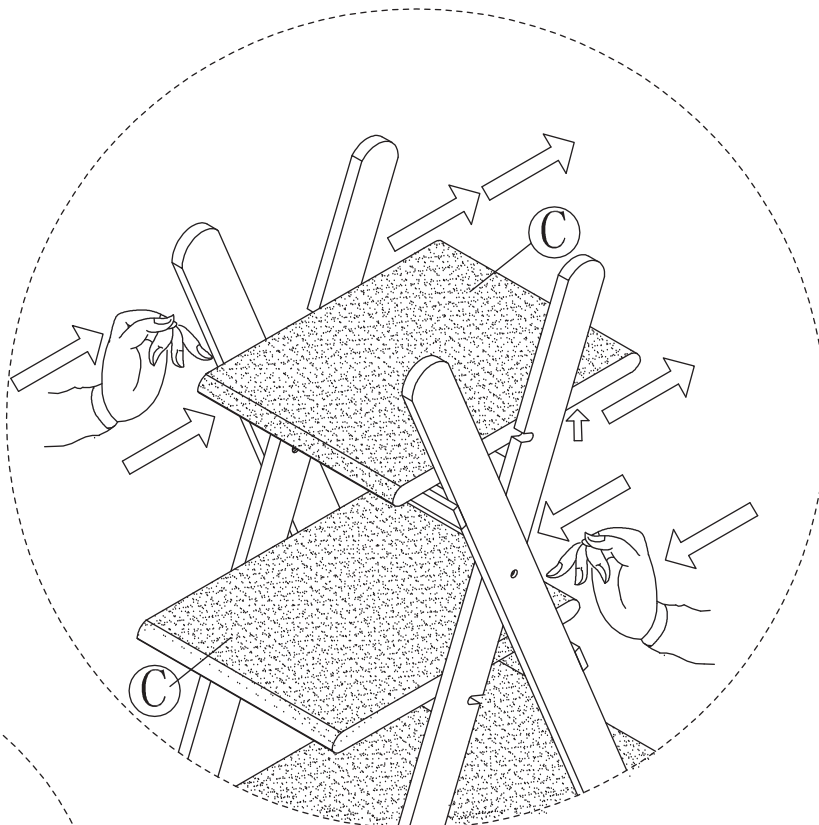

**A** X-FRAME X 1PC

**B** MEDIUM PANEL X 1PC

**C** SMALL PANEL X 2PCS

(OPTIONAL FOR AESTHETIC PURPOSES)

**D** HOLE PLUG X 42+5PCS

(OPTIONAL FOR AESTHETIC PURPOSES)

**E** SMALL CAP X 2+1PCS

(OPTIONAL FOR AESTHETIC PURPOSES)

5

6

Complete

NOTE: When assembling small panel (part C); if the spring bolt is too tight, gently tap inwards the Small Panel (part C) by hand.

Please check contents before assembly. If any items are missing or damaged, do not take the unit back to the store. Call (775) 629-5029 or email: [service@merryproducts.com](mailto:service@merryproducts.com) for customer service and we will save you time by correcting any problems directly for you.