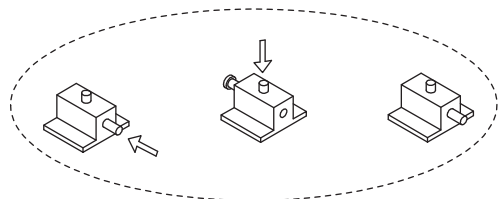

**A** X-FRAME X 1PC

**B** MEDIUM PANEL X 1PC

**C** SMALL PANEL X 2PCS

(OPTIONAL FOR AESTHETIC PURPOSES)

**D** HOLE PLUG X 42+5PCS

(OPTIONAL FOR AESTHETIC PURPOSES)

**E** SMALL CAP X 2+1PCS

(OPTIONAL FOR AESTHETIC PURPOSES)

5

6

Complete

NOTE: When assembling small panel (part C); if the spring bolt is too tight, gently tap inwards the Small Panel (part C) by hand.

Please check contents before assembly. If any items are missing or damaged, do not take the unit back to the store. Call (775) 629-5029 or email: [service@merryproducts.com](mailto:service@merryproducts.com) for customer service and we will save you time by correcting any problems directly for you.