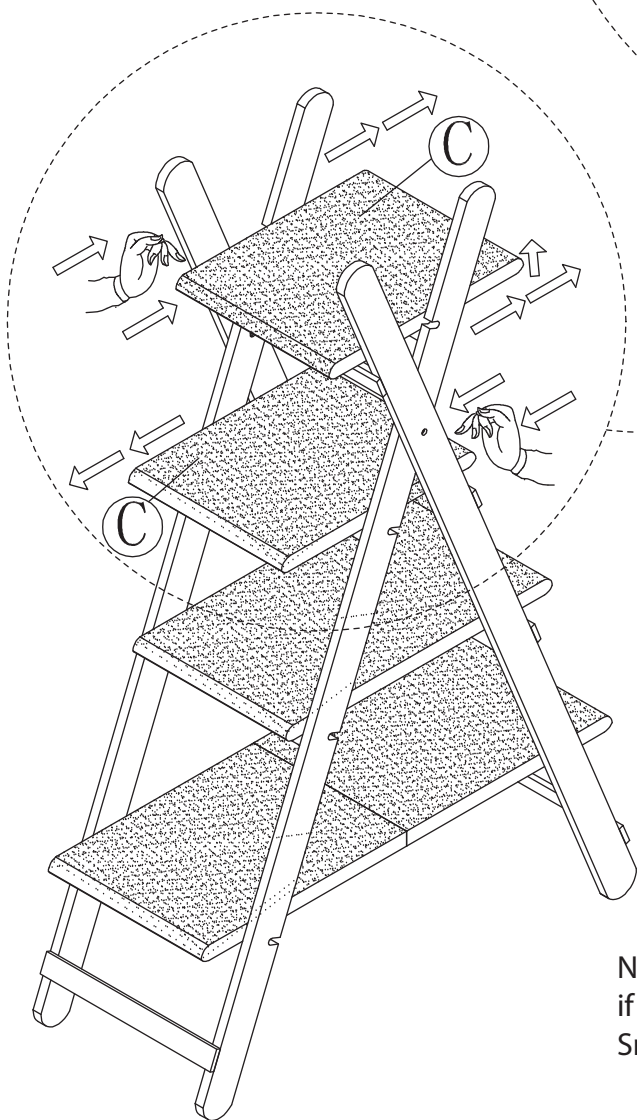

**A** X-FRAME X 1PC

**B** MEDIUM PANEL X 1PC

**C** SMALL PANEL X 2PCS

(OPTIONAL FOR AESTHETIC PURPOSES)

**D** HOLE PLUG X 42+5PCS

(OPTIONAL FOR AESTHETIC PURPOSES)

**E** SMALL CAP X 2+1PCS

(OPTIONAL FOR AESTHETIC PURPOSES)

**F** LARGE CAP X 2+1PCS

NOTE: Please read all instructions carefully before starting a  
Also, we recommend that the unit is fully assembled on a level  
Two people are recommended to assemble this product.  
DO NOT over torque screws and bolts.

5

6

Complete

NOTE: When assembling small panel (part C); if the spring bolt is too tight, gently tap inwards the Small Panel (part C) by hand.

Please check contents before assembly. If any items are missing or damaged, do not take the unit back to the store. Call (775) 629-5029 or email: [service@merryproducts.com](mailto:service@merryproducts.com) for customer service and we will save you time by correcting any problems directly for you.