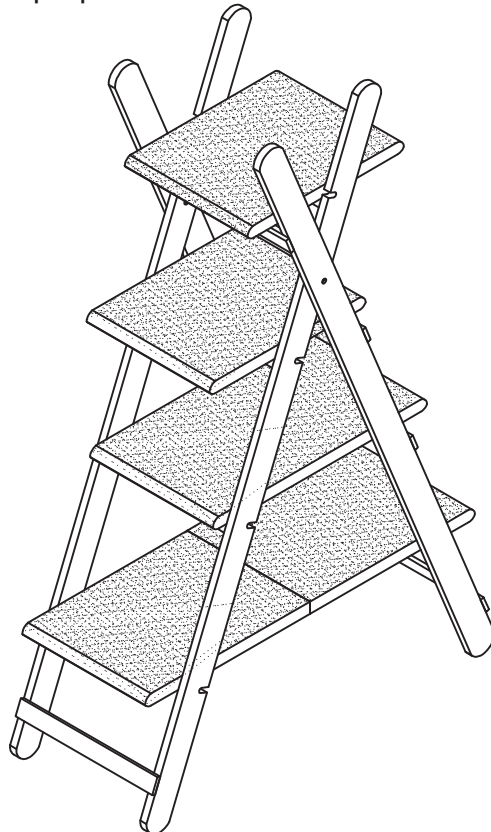

- To clean panels, use clean water on a damp cloth.
- When assembling ZOOVILLAS<sup>™</sup> MODERN FOLDING CAT TREE, please handle all panels and/or hardware with care to avoid any possibilities of damages and/or injuries.
- Screw caps are optional for aesthetic purposes.