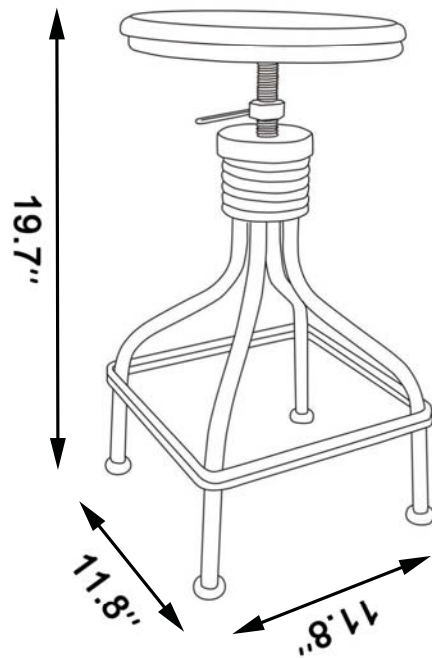

WWW.4DCONCEPTSUSA.COM

4D CONCEPTS LOCKER COLLECTION SWIVEL STOOL MODEL:141301

NEED ASSISTANCE ?

Call 4D CONCEPTS directly for parts or assembly assistance.

Individual stores do not stock parts

Call our Toll-free number 5 days a week except holidays:

You will find the model number printed on the carton label and the packing code printed in black ink on the side of the carton.

Model 141301 Packing code

It is important that you retain the model number and the packing code along with the original receipt of purchase for future reference.