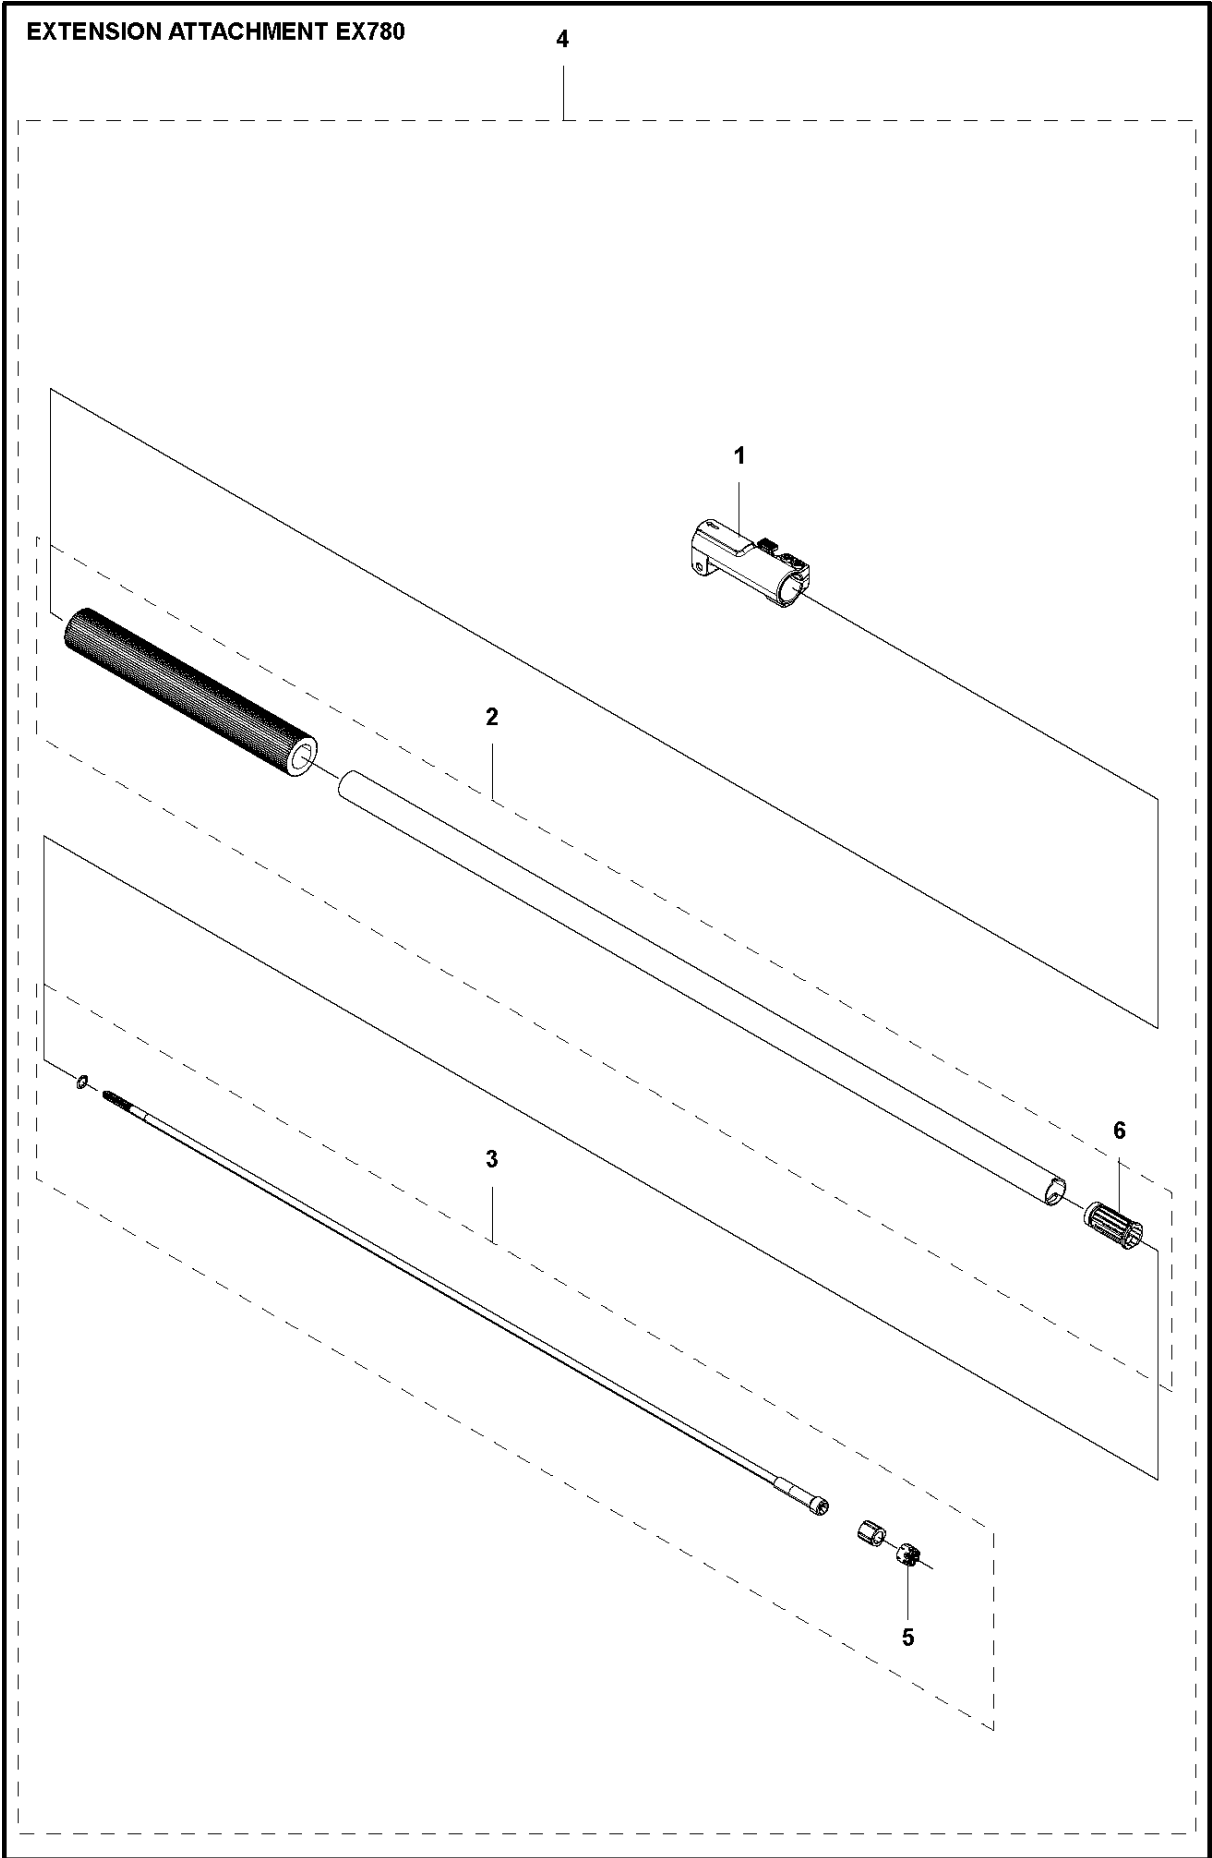

# SPARE PARTS LIST

ACCESSORIES AND TOOLS

EXTENSION ATTACHMENT EX780  
(967297101)

## EXTENSION ATTACHMENT EX780 (967297101)

Ref	Part No	Description	Remark	QTY	KIT
1	576 28 26-01	CLAMPING SLEEVE ASSY		1	4
2	587 67 59-03	TUBE		1	4
3	587 67 66-03	DRIVE SHAFT ASSY		1	4
4	577 72 77-01	EXTENSION PIPE		1	
5	583 93 83-01	CLIP		1	3,4
6	579 26 93-01	PLUG		1	2,4