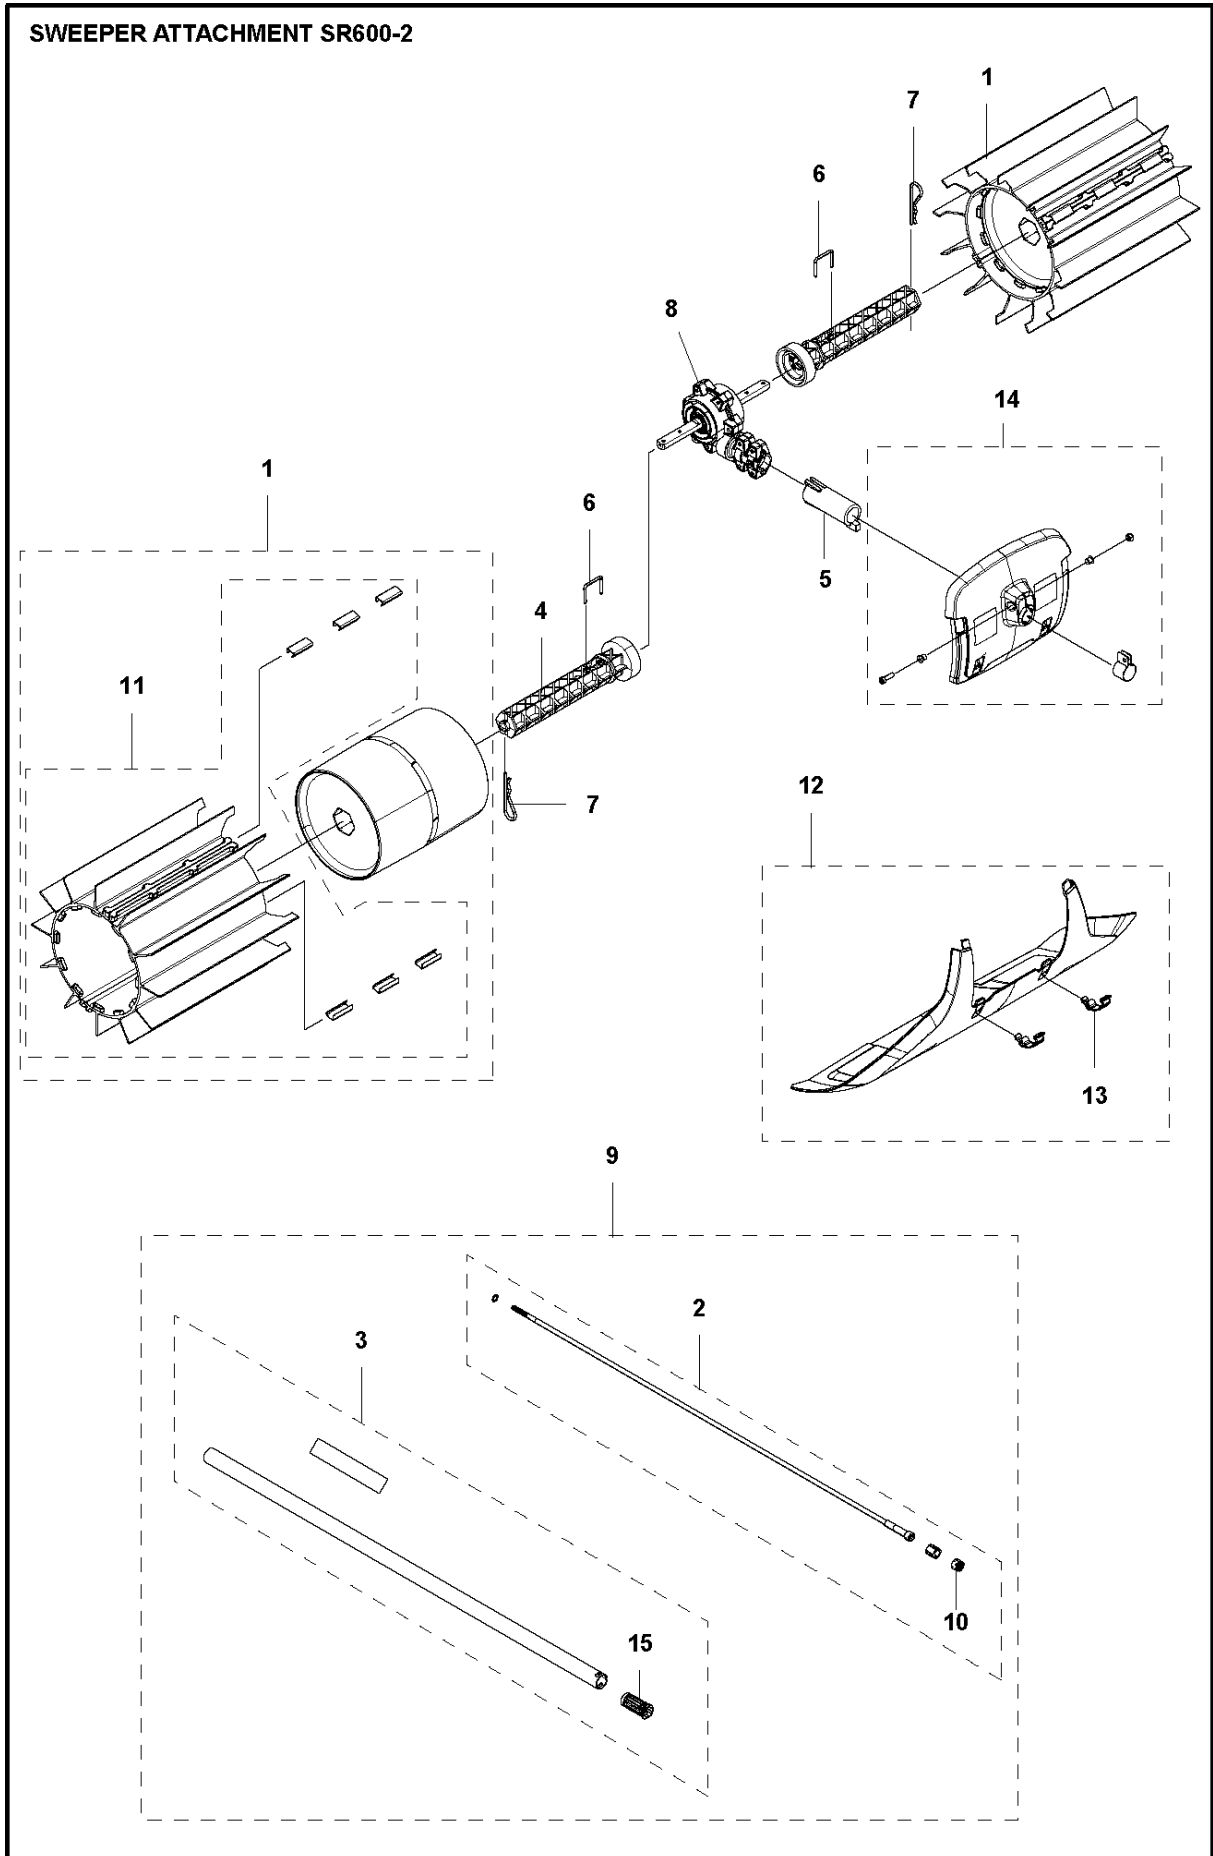

SPARE PARTS LIST

ACCESSORIES AND TOOLS

SWEEPER ATTACHMENT SR600-2
(967294401)

PRODUCT COMPLETE

SWEEPER ATTACHMENT SR600-2 (967294401)

Ref	Part No	Description	Remark	QTY	KIT
1	577 99 79-01	SWEEPER		2	
2	587 67 66-02	DRIVE SHAFT ASSY		1	9
3	587 67 59-02	TUBE		1	9
4	577 87 47-01	ADAPTER		2	
5	588 01 65-01	DISTANCE		1	
6	577 87 55-01	RIVET		2	
7	578 43 03-01	LOCKING SPRING		2	
8	577 63 49-01	GEAR ASSY		1	
9	579 26 88-02	TUBE		1	
10	583 93 83-01	CLIP		1	2,9
11	501 07 05-01	BAND		1	
12	579 70 69-01	COVER		1	
13	503 89 47-02	SNAP LOCKING		2	12
14	579 70 90-01	COVER		1	
15	579 31 95-01	PLUG		1	3,9