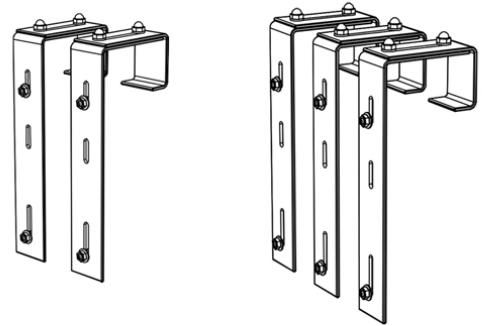

Brackets

Models # 3832, 3833

Adjustable Deck Rail Brackets

DESCRIPTION

Accent your porch or deck railing with a Mayne window box. The adjustable deck rail brackets simply bolt to your existing window box brackets.

- Only compatible with Mayne window boxes
- Includes hardware to attach brackets
- Easy installation over a 2x4 or 2x6 wood railing
- Sold in 2-packs (Model #3832) and 3-packs (Model #3833)
- 1-Year Warranty on hardware

PRODUCT DIMENSIONS

Dimensions: 3.7in L x 1.8in W x 9.6in H (9.5cm x 4.4cm x 24.4cm)

Part Weight: 3lbs (1.4kg) and 4lbs (1.8kg)

Material: Black Powder Coated Steel

MAYNE[®]
Outdoor Products of Distinction

7024 Kilbourne Rd - Unit A London, ON N6P 1K6
Tel: 866-363-8834 | www.gomayne.com
customerservice@gomayne.com