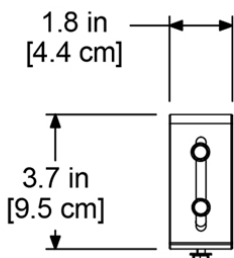

Brackets

Models # 3832, 3833

Adjustable Deck Rail Brackets

DESCRIPTION

Accent your porch or deck railing with a Mayne window box. The adjustable deck rail brackets simply bolt to your existing window box brackets.

PRODUCT DIMENSIONS

Dimensions: 3.7in L x 1.8in W x 9.6in H (9.5cm x 4.4cm x 24.4cm)

Part Weight: 3lbs (1.4kg) and 4lbs (1.8kg)

Material: Black Powder Coated Steel

MAYNE[®]
Outdoor Products of Distinction

7024 Kilbourne Rd - Unit A London, ON N6P 1K6
Tel: 866-363-8834 | www.gomayne.com
customerservice@gomayne.com