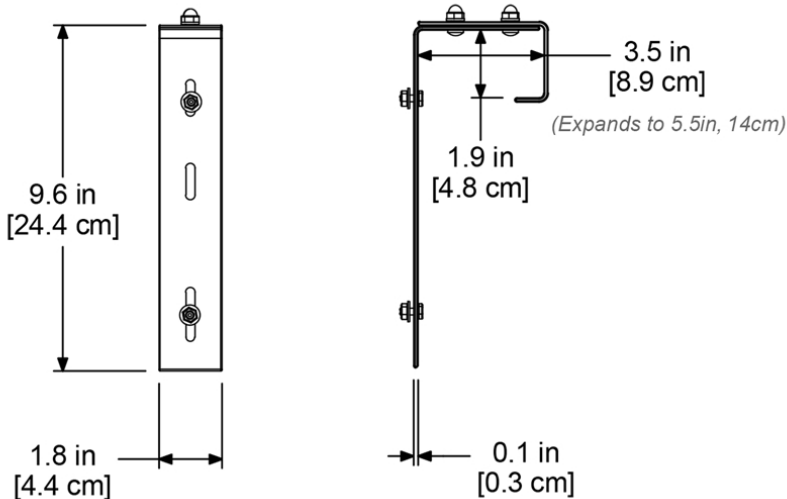

Brackets

Models # 3832, 3833

Adjustable Deck Rail Brackets

DESCRIPTION

Accent your porch or deck railing with a Mayne window box. The adjustable deck rail brackets simply bolt to your existing window box brackets.

- Only compatible with Mayne window boxes
- Includes hardware to attach brackets
- Easy installation over a 2x4 or 2x6 wood railing
- Sold in 2-packs (Model #3832) and 3-packs (Model #3833)
- 1-Year Warranty on hardware

PRODUCT DIMENSIONS

Dimensions: 3.7in L x 1.8in W x 9.6in H (9.5cm x 4.4cm x 24.4cm)

Part Weight: 3lbs (1.4kg) and 4lbs (1.8kg)

Material: Black Powder Coated Steel

MAYNE[®]
Outdoor Products of Distinction

7024 Kilbourne Rd - Unit A London, ON N6P 1K6
Tel: 866-363-8834 | www.gomayne.com
customerservice@gomayne.com