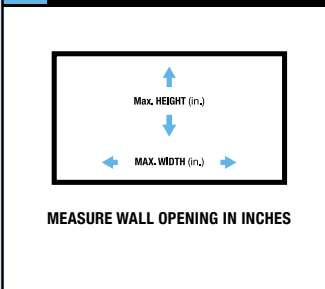

CHOOSING

THE RIGHT SIZE AIR CONDITIONER FOR YOUR ROOM

1 MEASURE AREA OF THE ROOM

2 MATCH ROOM SIZE WITH CORRECT BTUs

ROOM SIZE (sq. ft.)	BTUs
150 10' x 15'	5,000
250 15.5' x 16'	6,000
350 17.5' x 20'	8,000
450 18' x 25'	10,000
550 22' x 25'	12,000
700 25' x 28'	15,000
1,000 31.25' x 32'	18,000
1,500 37.5' x 40'	25,000
2,000 40' x 50'	28,500

3 CONFIRM WALL OPENING SIZE

4 CHECK ELECTRICAL REQUIREMENTS

4PATW8000

UPC CODE	8-42149-02564-9
COOLING CAPACITY (BTU)	8,000
COVERAGE (sq. ft.)	300–350
EER	10.6
ENERGY STAR RATED	Yes
FAN SPEEDS (Cool/Fan)	3/3
AMPS	7.0
WATTS	754
DECIBELS (Hi/Mi/Lo)	57/54/52
INTERIOR TRIM KIT INCLUDED	Yes
FITS STANDARD WALL SLEEVES	Yes (sold separately)
UNIT DIMENSIONS (WxHxD) (in.)	24 ^{1/4} x 14 ^{1/2} x 20 ^{1/2}
PKG. DIMENSIONS (WxHxD) (in.)	28 x 17 x 26 ^{3/4}
STUFFING QTY. (20'/40'/40' HQ)	120/255/306
WEIGHT (Net/Gross) (lbs.)	65/76
REFRIGERATION	R410A
OUTLET CONFIGURATION	15 AMP 115V