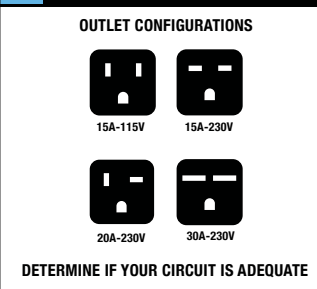

CHOOSING

THE RIGHT SIZE AIR CONDITIONER FOR YOUR ROOM

1 MEASURE AREA OF THE ROOM

2 MATCH ROOM SIZE WITH CORRECT BTUs

ROOM SIZE (sq. ft.)	BTUs
150 10' x 15'	5,000
250 15.5' x 16'	6,000
350 17.5' x 20'	8,000
450 18' x 25'	10,000
550 22' x 25'	12,000
700 25' x 28'	15,000
1,000 31.25' x 32'	18,000
1,500 37.5' x 40'	25,000
2,000 40' x 50'	28,500

3 CONFIRM WALL OPENING SIZE

4 CHECK ELECTRICAL REQUIREMENTS

4PATW8000

UPC CODE	8-42149-02564-9
COOLING CAPACITY (BTU)	8,000
COVERAGE (sq. ft.)	300–350
EER	10.6
ENERGY STAR RATED	Yes
FAN SPEEDS (Cool/Fan)	3/3
AMPS	7.0
WATTS	754
DECIBELS (Hi/Mi/Lo)	57/54/52
INTERIOR TRIM KIT INCLUDED	Yes
FITS STANDARD WALL SLEEVES	Yes (sold separately)
UNIT DIMENSIONS (WxHxD) (in.)	24 ^{1/4} x 14 ^{1/2} x 20 ^{1/2}
PKG. DIMENSIONS (WxHxD) (in.)	28 x 17 x 26 ^{3/4}
STUFFING QTY. (20'/40'/40' HQ)	120/255/306
WEIGHT (Net/Gross) (lbs.)	65/76
REFRIGERATION	R410A
OUTLET CONFIGURATION	15 AMP 115V