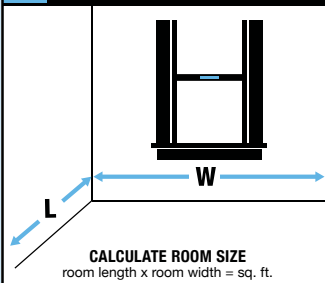

CHOOSING

THE RIGHT SIZE AIR CONDITIONER FOR YOUR ROOM

1 MEASURE AREA OF THE ROOM

2 MATCH ROOM SIZE WITH CORRECT BTUs

ROOM SIZE (sq. ft.)	BTUs
150 10' x 15'	5,000
250 15.5' x 16'	6,000
350 17.5' x 20'	8,000
450 18' x 25'	10,000
550 22' x 25'	12,000
700 25' x 28'	15,000
1,000 31.25' x 32'	18,000
1,500 37.5' x 40'	25,000
2,000 40' x 50'	28,500

3 CONFIRM WALL OPENING SIZE

4 CHECK ELECTRICAL REQUIREMENTS

4PATW8000

UPC CODE	8-42149-02564-9
COOLING CAPACITY (BTU)	8,000
COVERAGE (sq. ft.)	300–350
EER	10.6
ENERGY STAR RATED	Yes
FAN SPEEDS (Cool/Fan)	3/3
AMPS	7.0
WATTS	754
DECIBELS (Hi/Mi/Lo)	57/54/52
INTERIOR TRIM KIT INCLUDED	Yes
FITS STANDARD WALL SLEEVES	Yes (sold separately)
UNIT DIMENSIONS (WxHxD) (in.)	24 ^{1/4} x 14 ^{1/2} x 20 ^{1/2}
PKG. DIMENSIONS (WxHxD) (in.)	28 x 17 x 26 ^{3/4}
STUFFING QTY. (20'/40'/40' HQ)	120/255/306
WEIGHT (Net/Gross) (lbs.)	65/76
REFRIGERATION	R410A
OUTLET CONFIGURATION	15 AMP 115V