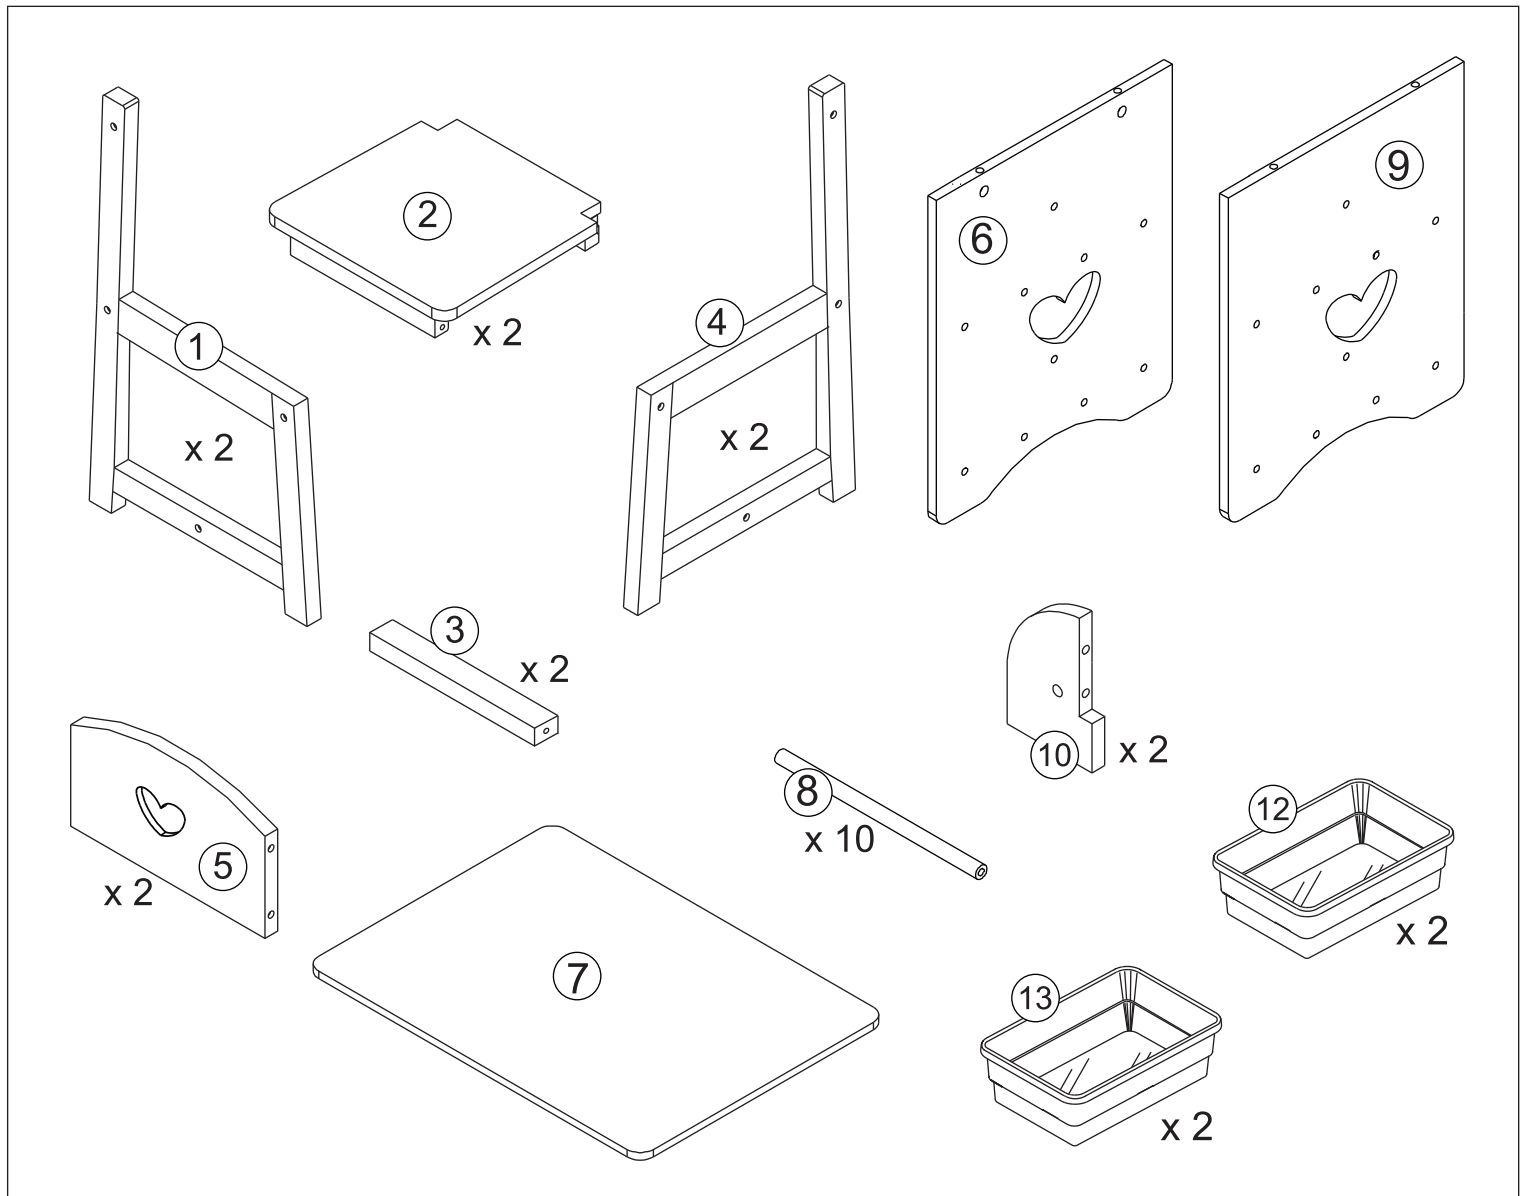

A	x 20	C	x 4	E	x 18	x 1
47 mm						
B	x 4	D	x 18	F	x 6	
35 mm		47 mm				
Tool required: Outils requis : Herramientas necesarias: Benötigtes Werkzeug: Attrezzi necessari:						
Phillips® screwdriver Tournevis Phillips® Destornillador Phillips® Kreuzschraubenzieher Cacciavite Phillips®						

Parts and Hardware
Partes y Piezas Para Instalación
Pièces et matériel
Teile und Befestigungsmaterial
Onderdelen en Schroeven en Gereedschap

All hardware dimensions are approximate.
Todas las dimensiones de las herramientas son aproximadas.
Toutes les dimensions du matériel sont approximatives.

parts.kidkraft.com

customerservice@kidkraft.com
1.800.933.0771
972.385.0100