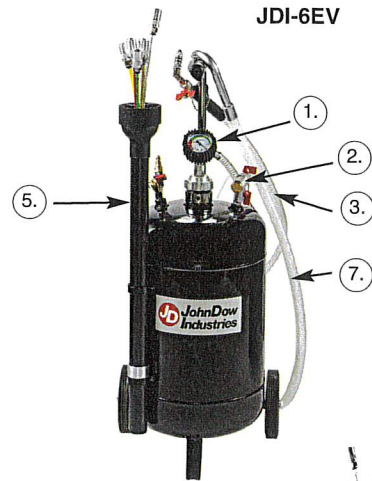

JohnDow Industries
6- and 20-Gallon Fluid Evacuators
JDI-6EV & JDI-20EV

Replacement Parts:

Item	Description	Qty	Model JDI-6EV
1	Vacuum Gauge	1	6EV-1
2	Venturi Vacuum Generator	1	6EV-2
3	Suction Hose	1	6EV-3
4	Sight Glass (Not Shown)	1	S-KIT
5	Probe Tube	1	6EV-6
6	Probe Link	1	N/A
7	Evacuation Hose	1	20DCE-2
8	Casters	2	N/A
9	Fixed Wheel	2	20DCE-7

Item	Description	Qty	Model JDI-20EV
1	Vacuum Gauge	1	6EV-1
2	Venturi Vacuum Generator	1	6EV-2
3	Suction Hose	1	6EV-3
4	Sight Glass	1	S-KIT
5	Probe Tube	1	6EV-6
6	Probe Link	1	N/A
7	Evacuation Hose	1	20DCE-2
8	Casters	2	20DCE-3
9	Fixed Wheel	2	20DCE-7

Replacement Probes:

Description	Part No.
Differential Probe Adapter	N/A
Flexible Probe 3/16" x 27" (5 x 700 mm)	PR5-700 (Red)
Flexible Probe 9/16" x 27" (6 x 700 mm)	PR6-700 (Green)
Flexible Probe 3/16" x 41" (7 x 1000 mm)	PR7-1000 (Clear)
Flexible Probe 13/16" x 59" (8 x 1500 mm)	PR8-1500 (Yellow)
Flexible Probe 11/16" x 27" (8 x 700 mm)	PR8-700 (Yellow)
Metal Probe 3/16" x 27" (5 x 700 mm)	PRM6-700
Metal Probe 9/16" x 27" (6 x 700 mm)	PRM6-700
BMW Adapter	ADP-BMW
Mercedes Adapter	ADP-MCD
Volkswagen Adapter	ADP-VW