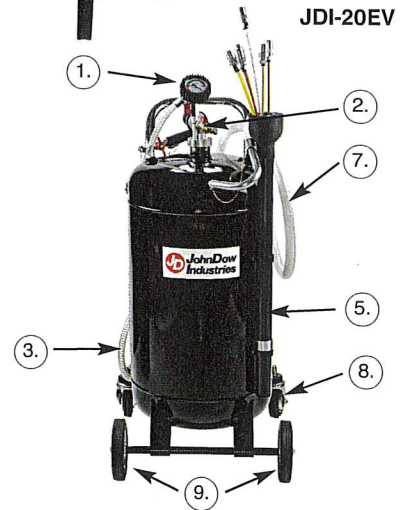

JohnDow Industries
6- and 20-Gallon Fluid Evacuators
JDI-6EV & JDI-20EV

Replacement Parts:

Item	Description	Qty	Model JDI-6EV
1	Vacuum Gauge	1	6EV-1
2	Venturi Vacuum Generator	1	6EV-2
3	Suction Hose	1	6EV-3
4	Sight Glass (Not Shown)	1	S-KIT
5	Probe Tube	1	6EV-6
6	Probe Link	1	N/A
7	Evacuation Hose	1	20DCE-2
8	Casters	2	N/A
9	Fixed Wheel	2	20DCE-7

Item	Description	Qty	Model JDI-20EV
1	Vacuum Gauge	1	6EV-1
2	Venturi Vacuum Generator	1	6EV-2
3	Suction Hose	1	6EV-3
4	Sight Glass	1	S-KIT
5	Probe Tube	1	6EV-6
6	Probe Link	1	N/A
7	Evacuation Hose	1	20DCE-2
8	Casters	2	20DCE-3
9	Fixed Wheel	2	20DCE-7

Replacement Probes:

Description	Part No.
Differential Probe Adapter	N/A
Flexible Probe 3/16" x 27" (5 x 700 mm)	PR5-700 (Red)
Flexible Probe 9/16" x 27" (6 x 700 mm)	PR6-700 (Green)
Flexible Probe 3/16" x 41" (7 x 1000 mm)	PR7-1000 (Clear)
Flexible Probe 13/16" x 59" (8 x 1500 mm)	PR8-1500 (Yellow)
Flexible Probe 11/16" x 27" (8 x 700 mm)	PR8-700 (Yellow)
Metal Probe 3/16" x 27" (5 x 700 mm)	PRM6-700
Metal Probe 9/16" x 27" (6 x 700 mm)	PRM6-700
BMW Adapter	ADP-BMW
Mercedes Adapter	ADP-MCD
Volkswagen Adapter	ADP-VW