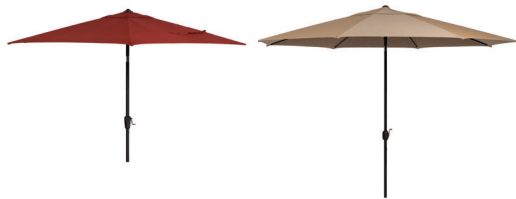

Features

- Designed with premium, outdoor-grade materials that last year after year
- High-performance powder coating provides extended protection against rust, scratches, and UV harm
- Swivel-action chairs perform a 360° spin and gentle rocking motion
- Steel-stamped table tops add a modern edge to the collection
- Classic embellishments sweep across the back of each chair
- Chairs include thick foam cushions with coordinating accent pillows
- Easy to clean and maintain
- Cushions available in Ocean Blue, Chili Red, Country Cork, and Navy Blue fabric options
- Some assembly required

Chili Red

Ocean Blue

Tan

Navy Blue

Seating

	Swivel Chair	Swivel Chair	High-Dining Swivel Chair	Loveseat
Motion Capability	360° Spin and Rock	360° Spin and Rock	360° Spin	N/A
Finish Options	Multi-Step Powder Coating in Java (Dark Brown)	Multi-Step Powder Coating in Java (Dark Brown)	Multi-Step Powder Coating in Java (Dark Brown)	Multi-Step Powder Coating in Java (Dark Brown)
Overall Dimensions	26" L x 30.5" W x 36" H	24.2" D x 26.7" W x 36.4" H	22.8" D x 25.2" W x 44.8" H	49" D x 32" W x 36" H
Overall Weight	32.5 lbs.	23.2 lbs.	24.9 lbs.	36 lbs.
Seat Dimensions	24.5" L x 23.5" W x 19.5" H	21.7" D x 21.7" W x 19.8" H	19.3" D x 20.5" W x 28" H	24.5" D x 46.5" W x 19" H
Cushion Dimensions	24.5" L x 23.5" W x 5.5" H	21.7" D x 21.7" W x 4.5" H	19.3" D x 20.5" W x 4" H	24.5" D x 46.5" W x 5.5" H
Cushion Color Options	Chili Red Ocean Blue Tan Navy Blue	Chili Red Ocean Blue Tan Navy Blue	Chili Red Ocean Blue Tan Navy Blue	Chili Red Ocean Blue Tan Navy Blue
Weight Capacity (Max)	225 lbs.	250 lbs.	225 lbs.	450 lbs.

Umbrellas

	9' Umbrella	11' Umbrella
Finish Options	Multi-Step Powder Coating in Java (Dark Brown)	Multi-Step Powder Coating in Java (Dark Brown)
Dimensions	108" D x 108" W x 96" H	132" D x 132" W x 101.6" H
Overall Weight	19.8 lbs.	17.6 lbs.
Color Options	Chili Red Ocean Blue Tan Navy Blue	Chili Red Ocean Blue Tan Navy Blue
Pole Diameter	2 in.	2 in.