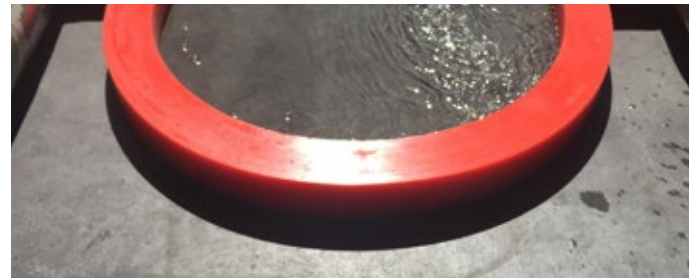

## Water Dams

- Absorbs water on contact & swells to create a barrier
- Lays flat until activated with water & grows 2.5in high in just 5 minutes
- Durable Hi-Vis Orange knit stretches as they grow
- Compact, lightweight, and easy to store

## Insta-Dam

- Instant flexible dam controls & diverts fluid
- Deploy, rinse, store & reuse as needed
- 2in x 2in square shape seals to surfaces
- 4ft length provides continuous protection
- Use with water, oil, chemicals & more
- Ships & stores in hi-vis Fluid Control tubing