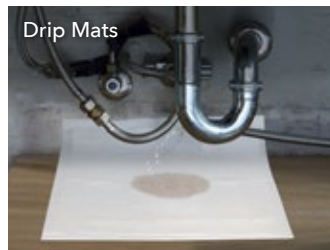

## Water Dams

- Absorbs water on contact & swells to create a barrier
- Lays flat until activated with water & grows 2.5in high in just 5 minutes
- Durable Hi-Vis Orange knit stretches as they grow
- Compact, lightweight, and easy to store

**10x**

Size increase when exposed to water

ITEM#	DESCRIPTION
WUB24-30	Water Dams 2.5" x 4' 30/Box
WUB24-5	Water Dams- 2.5" x 4' 5/Pack
WUB210-12	Water Dams 2.5" x 10' 12/Box
WUB210-2	Water Dams 2.5" x 10' 2/Pack

## Insta-Dam

- Instant flexible dam controls & diverts fluid
- Deploy, rinse, store & reuse as needed
- 2in x 2in square shape seals to surfaces
- 4ft length provides continuous protection
- Use with water, oil, chemicals & more
- Ships & stores in hi-vis Fluid Control tubing

## Mats & Drip Mats

- Absorbs water on contact & converts liquid to a gel
- Inner absorbent is completely contained to prevent seepage
- Mats absorb 1.5 quarts from both sides
- Drip Mats have a plastic layer to keep the floor dry and absorb 1 quart each.
- More effective than standard paper towels