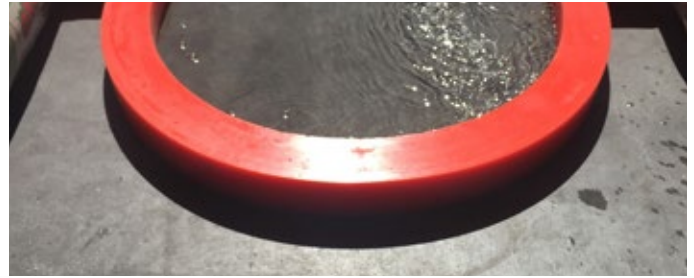

Water Dams

- Absorbs water on contact & swells to create a barrier
- Lays flat until activated with water & grows 2.5in high in just 5 minutes
- Durable Hi-Vis Orange knit stretches as they grow
- Compact, lightweight, and easy to store

Insta-Dam

- Instant flexible dam controls & diverts fluid
- Deploy, rinse, store & reuse as needed
- 2in x 2in square shape seals to surfaces
- 4ft length provides continuous protection
- Use with water, oil, chemicals & more
- Ships & stores in hi-vis Fluid Control tubing

ITEM#	DESCRIPTION
QDID224	Insta-Dam 2in x 2in x 4ft

Mats & Drip Mats

- Absorbs water on contact & converts liquid to a gel
- Inner absorbent is completely contained to prevent seepage
- Mats absorb 1.5 quarts from both sides
- Drip Mats have a plastic layer to keep the floor dry and absorb 1 quart each.
- More effective than standard paper towels