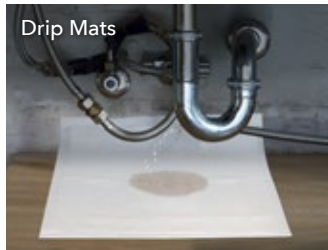

Water Dams

- Absorbs water on contact & swells to create a barrier
- Lays flat until activated with water & grows 2.5in high in just 5 minutes
- Durable Hi-Vis Orange knit stretches as they grow
- Compact, lightweight, and easy to store

10x

Size increase when exposed to water

ITEM#	DESCRIPTION
WUB24-30	Water Dams 2.5" x 4' 30/Box
WUB24-5	Water Dams- 2.5" x 4' 5/Pack
WUB210-12	Water Dams 2.5" x 10' 12/Box
WUB210-2	Water Dams 2.5" x 10' 2/Pack

Insta-Dam

- Instant flexible dam controls & diverts fluid
- Deploy, rinse, store & reuse as needed
- 2in x 2in square shape seals to surfaces
- 4ft length provides continuous protection
- Use with water, oil, chemicals & more
- Ships & stores in hi-vis Fluid Control tubing

ITEM#	DESCRIPTION
QDID224	Insta-Dam 2in x 2in x 4ft

Mats & Drip Mats

- Absorbs water on contact & converts liquid to a gel
- Inner absorbent is completely contained to prevent seepage
- Mats absorb 1.5 quarts from both sides
- Drip Mats have a plastic layer to keep the floor dry and absorb 1 quart each.
- More effective than standard paper towels