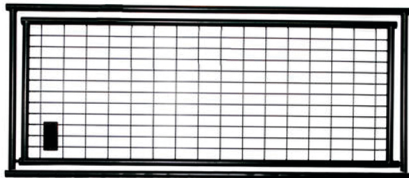

Model: DK648WC

Vinyl-Coated Metal Kennel

PACKING LIST

Kennel Panel
11 pc

4-Way Center Clamp
1 set

Gate Panel
1 pc

Ridge Pole Clamp
2 set

Roof Truss Frame
3 pc

Panel Clamp
24 set

Ridge Pole
2 pc

Gate Latch
1 set

Roof Cover
1 pc

Top End Cap
18 pc

Roof Cover Bungee Cord
18 pc

Note:

5/16" x 1-1/2" carriage bolts
for panel clamps only