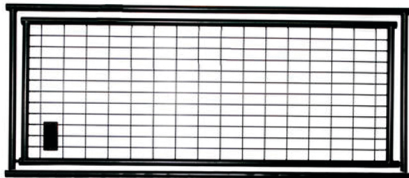

# PACKING LIST

Kennel Panel  
7 pc

Ridge Pole Clamp  
2 set

Gate Panel  
1 pc

Panel Clamp  
16 set

Roof Truss Frame  
2 pc

Gate Latch  
1 set

Ridge Pole  
1 pc