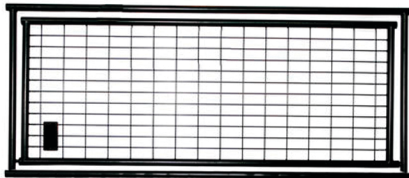

Model: DK644WC

Vinyl-Coated Metal Kennel

PACKING LIST

Kennel Panel
7 pc

Ridge Pole Clamp
2 set

Gate Panel
1 pc

Panel Clamp
16 set

Roof Truss Frame
2 pc

Gate Latch
1 set

Ridge Pole
1 pc

Roof Cover
1 pc

Top End Cap
12 pc

Roof Cover Bungee Cord
12 pc

Note:

5/16" x 1-1/2" carriage bolts
for panel clamps

5/16" x 2" carriage bolts
for ridge pole clamps