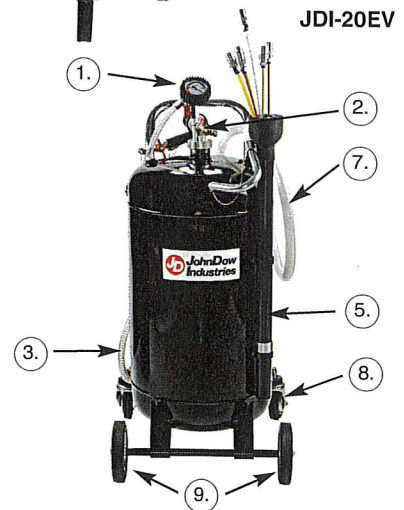

JohnDow Industries
6- and 20-Gallon Fluid Evacuators
JDI-6EV & JDI-20EV

Replacement Parts:

Item	Description	Qty	Model JDI-6EV
1	Vacuum Gauge	1	6EV-1
2	Venturi Vacuum Generator	1	6EV-2
3	Suction Hose	1	6EV-3
4	Sight Glass (Not Shown)	1	S-KIT
5	Probe Tube	1	6EV-6
6	Probe Link	1	N/A
7	Evacuation Hose	1	20DCE-2
8	Casters	2	N/A
9	Fixed Wheel	2	20DCE-7

Item	Description	Qty	Model JDI-20EV
1	Vacuum Gauge	1	6EV-1
2	Venturi Vacuum Generator	1	6EV-2
3	Suction Hose	1	6EV-3
4	Sight Glass	1	S-KIT
5	Probe Tube	1	6EV-6
6	Probe Link	1	N/A
7	Evacuation Hose	1	20DCE-2
8	Casters	2	20DCE-3
9	Fixed Wheel	2	20DCE-7

Replacement Probes:

Description	Part No.
Differential Probe Adapter	N/A
Flexible Probe 3/16" x 27" (5 x 700 mm)	PR5-700 (Red)
Flexible Probe 9/16" x 27" (6 x 700 mm)	PR6-700 (Green)
Flexible Probe 3/16" x 41" (7 x 1000 mm)	PR7-1000 (Clear)
Flexible Probe 13/16" x 59" (8 x 1500 mm)	PR8-1500 (Yellow)
Flexible Probe 11/16" x 27" (8 x 700 mm)	PR8-700 (Yellow)
Metal Probe 3/16" x 27" (5 x 700 mm)	PRM6-700
Metal Probe 9/16" x 27" (6 x 700 mm)	PRM6-700
BMW Adapter	ADP-BMW
Mercedes Adapter	ADP-MCD
Volkswagen Adapter	ADP-VW