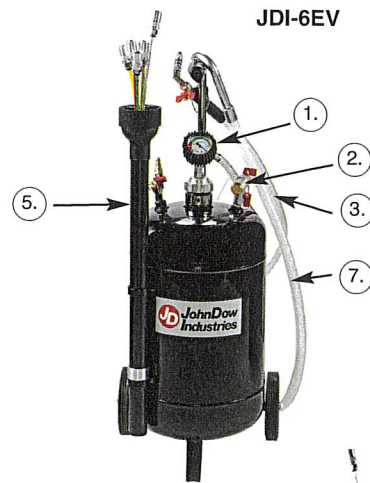

JohnDow Industries
6- and 20-Gallon Fluid Evacuators
JDI-6EV & JDI-20EV

Replacement Parts:

Item	Description	Qty	Model JDI-6EV
1	Vacuum Gauge	1	6EV-1
2	Venturi Vacuum Generator	1	6EV-2
3	Suction Hose	1	6EV-3
4	Sight Glass (Not Shown)	1	S-KIT
5	Probe Tube	1	6EV-6
6	Probe Link	1	N/A
7	Evacuation Hose	1	20DCE-2
8	Casters	2	N/A
9	Fixed Wheel	2	20DCE-7

Item	Description	Qty	Model JDI-20EV
1	Vacuum Gauge	1	6EV-1
2	Venturi Vacuum Generator	1	6EV-2
3	Suction Hose	1	6EV-3
4	Sight Glass	1	S-KIT
5	Probe Tube	1	6EV-6
6	Probe Link	1	N/A
7	Evacuation Hose	1	20DCE-2
8	Casters	2	20DCE-3
9	Fixed Wheel	2	20DCE-7

Replacement Probes:

Description	Part No.
Differential Probe Adapter	N/A
Flexible Probe 3/16" x 27" (5 x 700 mm)	PR5-700 (Red)
Flexible Probe 9/16" x 27" (6 x 700 mm)	PR6-700 (Green)
Flexible Probe 3/16" x 41" (7 x 1000 mm)	PR7-1000 (Clear)
Flexible Probe 13/16" x 59" (8 x 1500 mm)	PR8-1500 (Yellow)
Flexible Probe 11/16" x 27" (8 x 700 mm)	PR8-700 (Yellow)
Metal Probe 3/16" x 27" (5 x 700 mm)	PRM6-700
Metal Probe 9/16" x 27" (6 x 700 mm)	PRM6-700
BMW Adapter	ADP-BMW
Mercedes Adapter	ADP-MCD
Volkswagen Adapter	ADP-VW