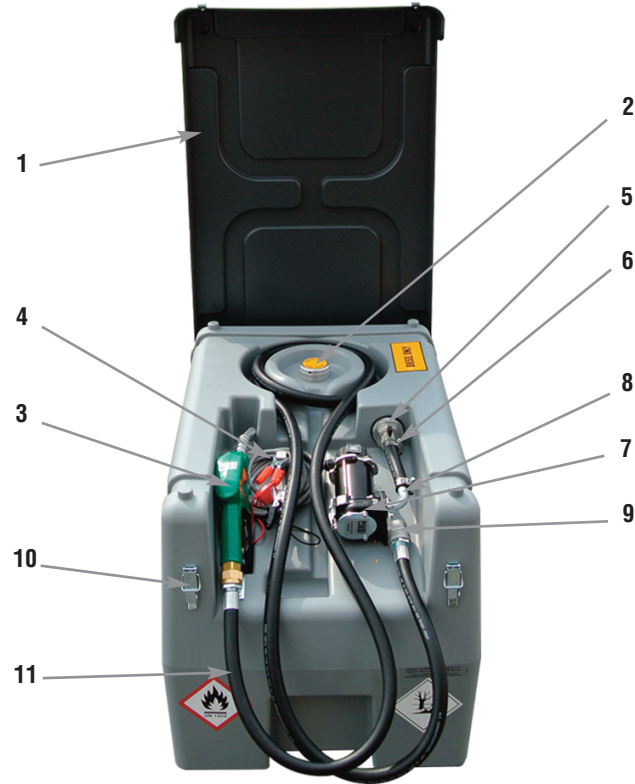

JohnDow Industries
58-Gallon Diesel Carrytank®
JDI-AFT58

REPLACEMENT PARTS:

Item List for JDI-AFT58	
1	Locking Cover
2	Filler Cap with Vent
3	Automatic Dispensing Nozzle
4	Power Cable with Battery Terminal Clamps
5	Suction Hose Coupler With Filter
6	Ball Valve (Shut-Off Valve)
7	12V Fuel Transfer Pump
8	Suction Hose, Clamp and Curved Tube
9	Threaded Joint
10	Lid Clasps (2)
11	Delivery Hose