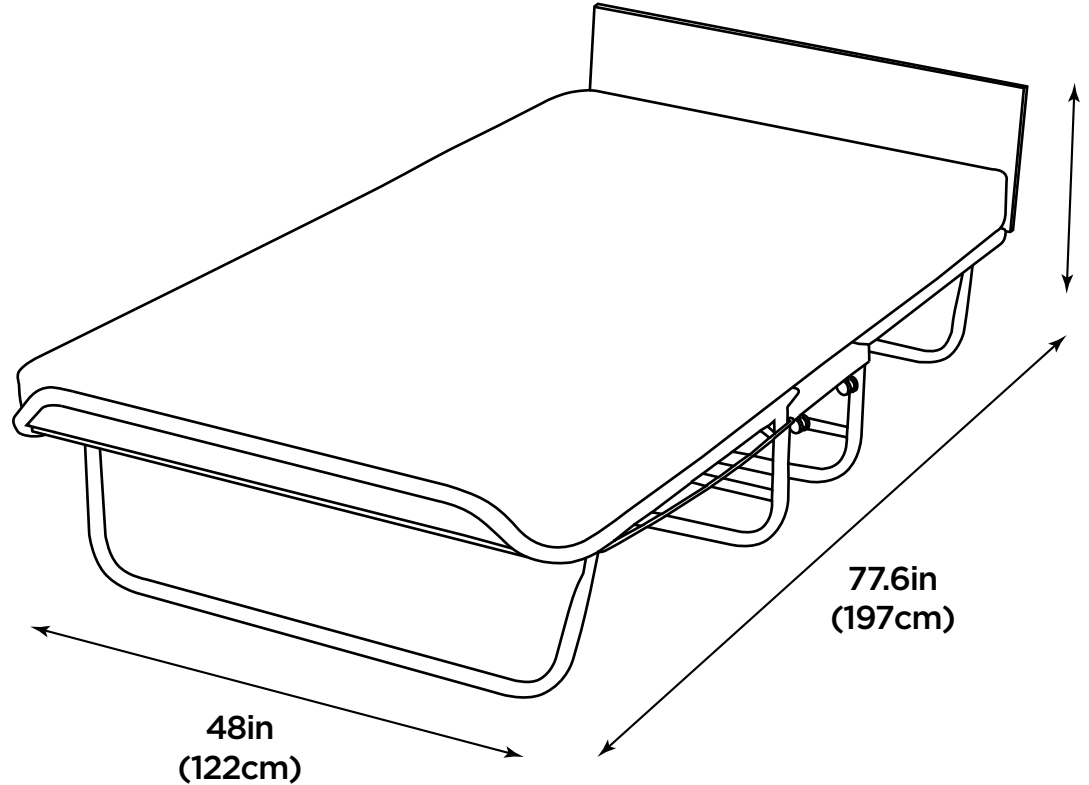

38.2in
(97cm)

48in
(122cm)

11.4in
(29cm)

20.1in
(51cm)

77.6in
(197cm)

48in
(122cm)

15.2in
(38.5cm)

Bed weight: 68lb

Space under bed when unfolded: 9.3in (23.5cm)

Mattress dimensions: W47.2in (120cm) L75.2in (191cm) D3.9in (10cm)