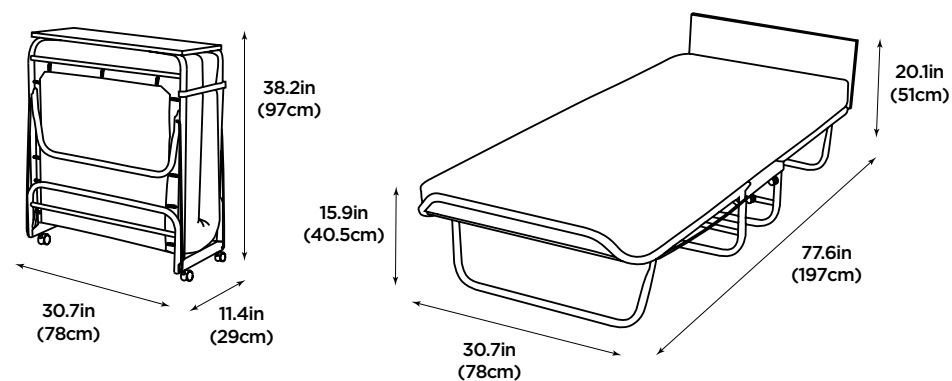

## Dimensions & Packaging

Packed size: 31.5 x 12.2 x 37.8in (8.41ft3) Weight: 51.9lb

Bed weight: 42lb

Space under bed when open: 9.8in (25cm)

Mattress dimensions: W30.3in (77cm) L75.2in (191cm) D3.9in (10cm)