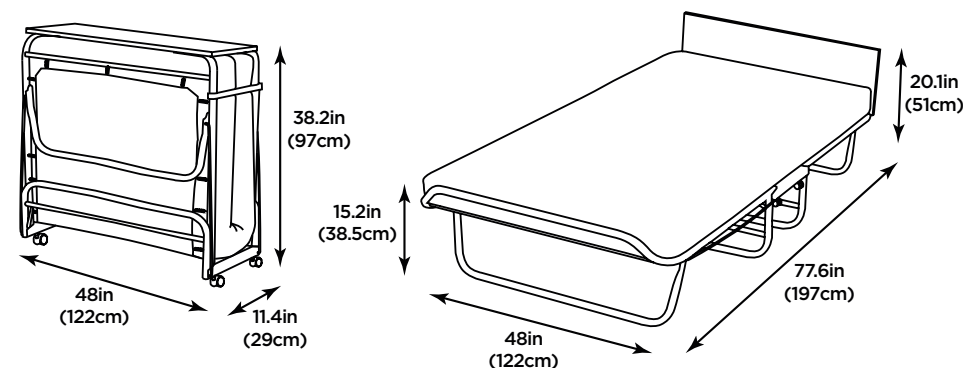

- BS EN 597-1 - FR requirement
- BS EN 597-2 - FR requirement
- BS 6807 - Clause 9 (Source 5) FR requirement
- BS 7177 Contract - FR requirements
- 16 CFR 1633 Standard

Dimensions & Packaging

Packed size: 48.8 x 12.2 x 37.8in (13.03ft³) Weight: 71.7lb

Bed weight: 57lb

Space under bed when open: 9.3in (23.5cm)

Mattress dimensions: W47.2in (120cm) L75.2in (191cm) D3.9in (10cm)

*Please note all user weights are guidelines only. We strongly advise that you check and assess the product judging its suitability and safety for use, based on your own physical condition.