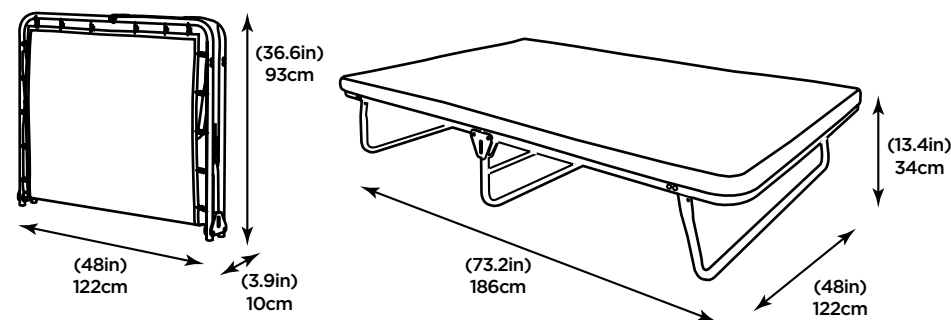

## Dimensions & Packaging

Packed size: 48.4 x 4.7 x 37.4in (4.95ft<sup>3</sup>) Weight: 36.9lb

Bed weight: 31lb  
Space under bed when open: 10.2in (26cm)  
Mattress dimensions: W45.3in (115cm) L72in (183cm) D2in (5cm)