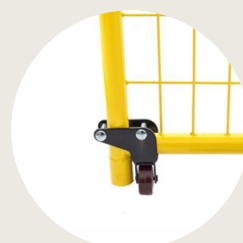

SWING GATE WHEEL