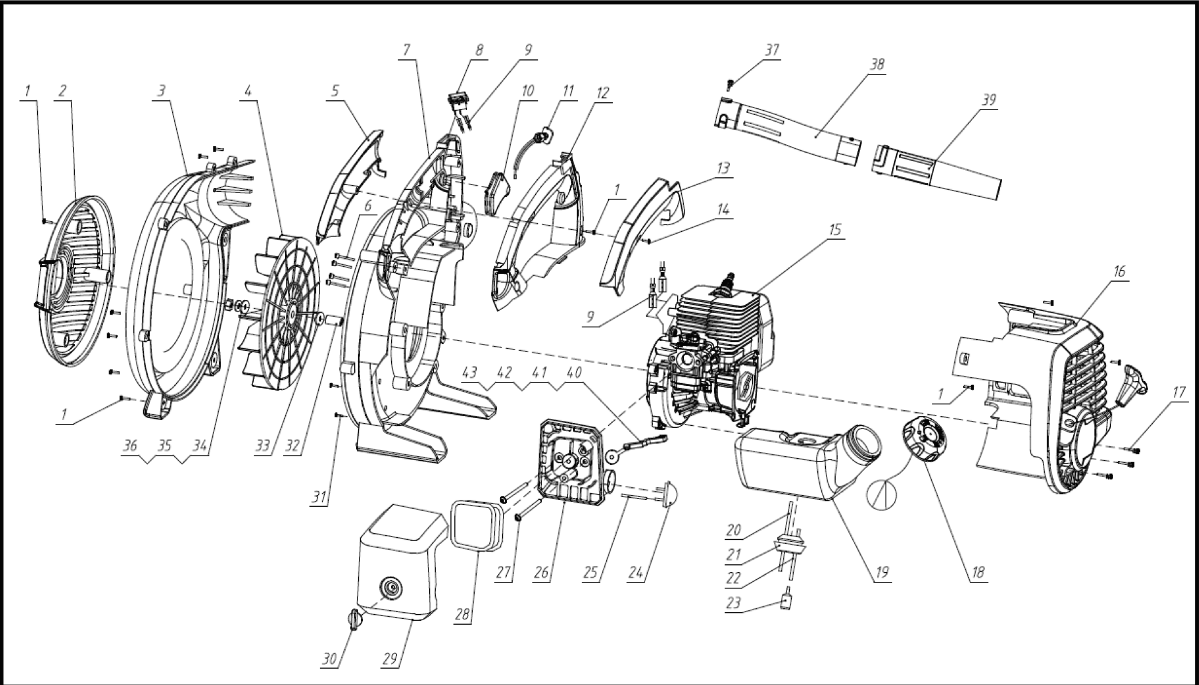

SPARE PARTS LIST

BLOWERS

PRB26, 967672801, 2017-03

ENGINE

PRB26, 967672801, 2017-03

Part No	Description	Remark	QTY	KIT
590 72 13-01	CRANKSHAFT KIT		1	4-12, 14, 21
590 72 14-01	GASKET KIT		1	4, 14, 16, 18, 25, 28, 31
590 72 15-01	SPARK PLUG		1	1
590 72 16-01	CARBURETTOR KIT		1	28, 29
590 72 17-01	INLET PIPE ASSY		1	25, 27, 35
595 33 90-01	MUFFLER		1	18,19,20
596 54 49-01	IGNITION MODULE		1	30,31,32,33

HOUSING

PRB26, 967672801, 2017-03

Ref	Part No	Description	Remark	QTY	KIT
590721901	590 72 19-01	STOP SWITCH ASSY		1	1, 2
590722101	590 72 21-01	STARTER ASSY		1	1, 3
590722301	590 72 23-01	FUEL TANK KIT		1	19-23
590722401	590 72 24-01	FUEL CAP ASSY		1	18
590722501	590 72 25-01	PURGE		1	24, 25
590722601	590 72 26-01	CHOKE LEVER		1	40-43
590723001	590 72 30-01	TUBE ASSY		1	37, 38
590723101	590 72 31-01	TUBE		1	39
-	590 80 82-01	DECAL KIT		1	