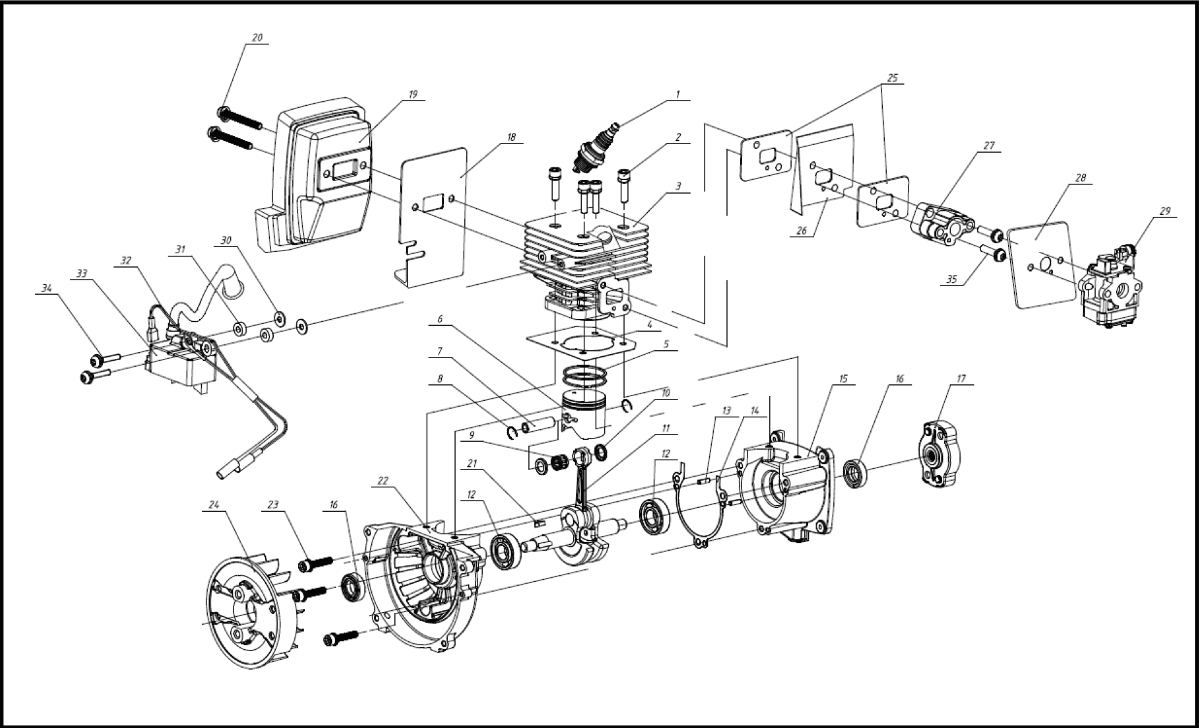

SPARE PARTS LIST

BLOWERS

PRB26, 967672801, 2017-03

ENGINE

PRB26, 967672801, 2017-03

Part No	Description	Remark	QTY	KIT
590 72 13-01	CRANKSHAFT KIT		1	4-12, 14, 21
590 72 14-01	GASKET KIT		1	4, 14, 16, 18, 25, 28, 31
590 72 15-01	SPARK PLUG		1	1
590 72 16-01	CARBURETTOR KIT		1	28, 29
590 72 17-01	INLET PIPE ASSY		1	25, 27, 35
595 33 90-01	MUFFLER		1	18,19,20
596 54 49-01	IGNITION MODULE		1	30,31,32,33

HOUSING

PRB26, 967672801, 2017-03

Ref	Part No	Description	Remark	QTY	KIT
590721901	590 72 19-01	STOP SWITCH ASSY		1	1, 2
590722101	590 72 21-01	STARTER ASSY		1	1, 3
590722301	590 72 23-01	FUEL TANK KIT		1	19-23
590722401	590 72 24-01	FUEL CAP ASSY		1	18
590722501	590 72 25-01	PURGE		1	24, 25
590722601	590 72 26-01	CHOKE LEVER		1	40-43
590723001	590 72 30-01	TUBE ASSY		1	37, 38
590723101	590 72 31-01	TUBE		1	39
-	590 80 82-01	DECAL KIT		1	