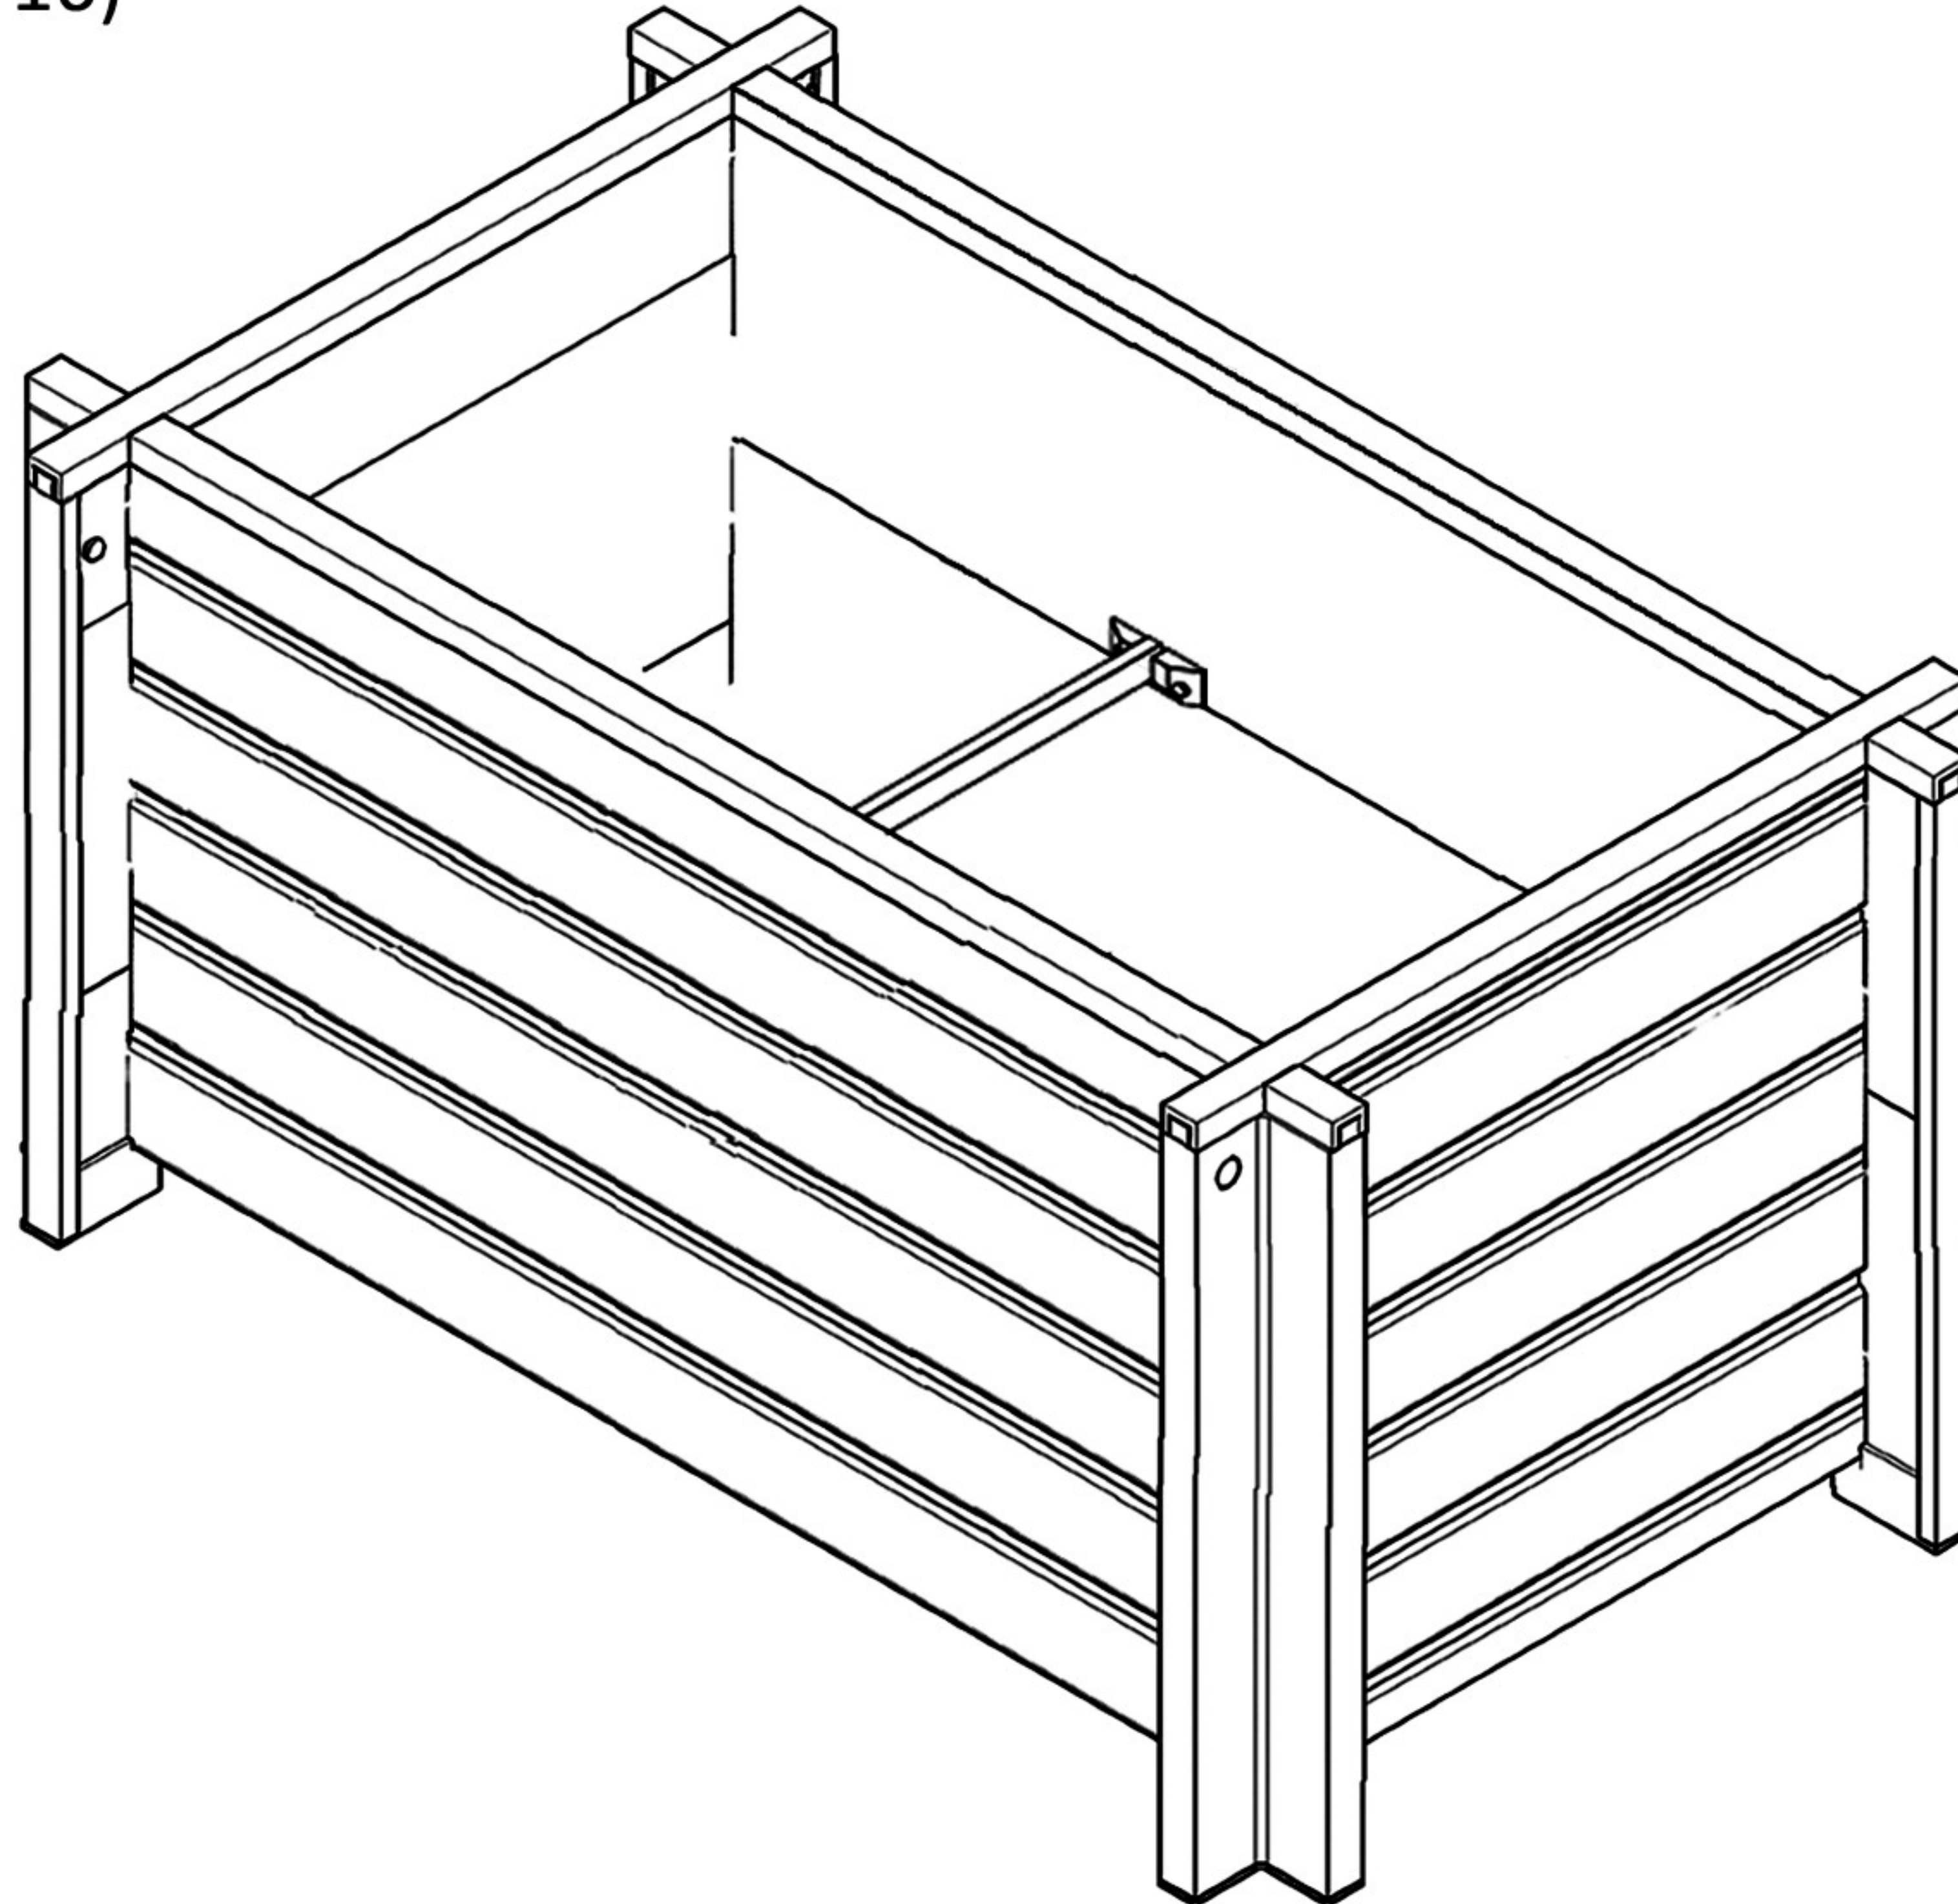

## Rectangular Planter, 30"/42"

(ITEM# EPLT103-R30-16; EPLT103-R42-16)

Congratulations and thank you for your purchase! Before you start, please check for damage or any missing parts. Please visit [www.NewAgePet.com/customer-service](http://www.NewAgePet.com/customer-service) to find additional assembly videos and help in requesting replacement parts, as well as additional instructions on cleaning, maintaining and painting your New Age product.