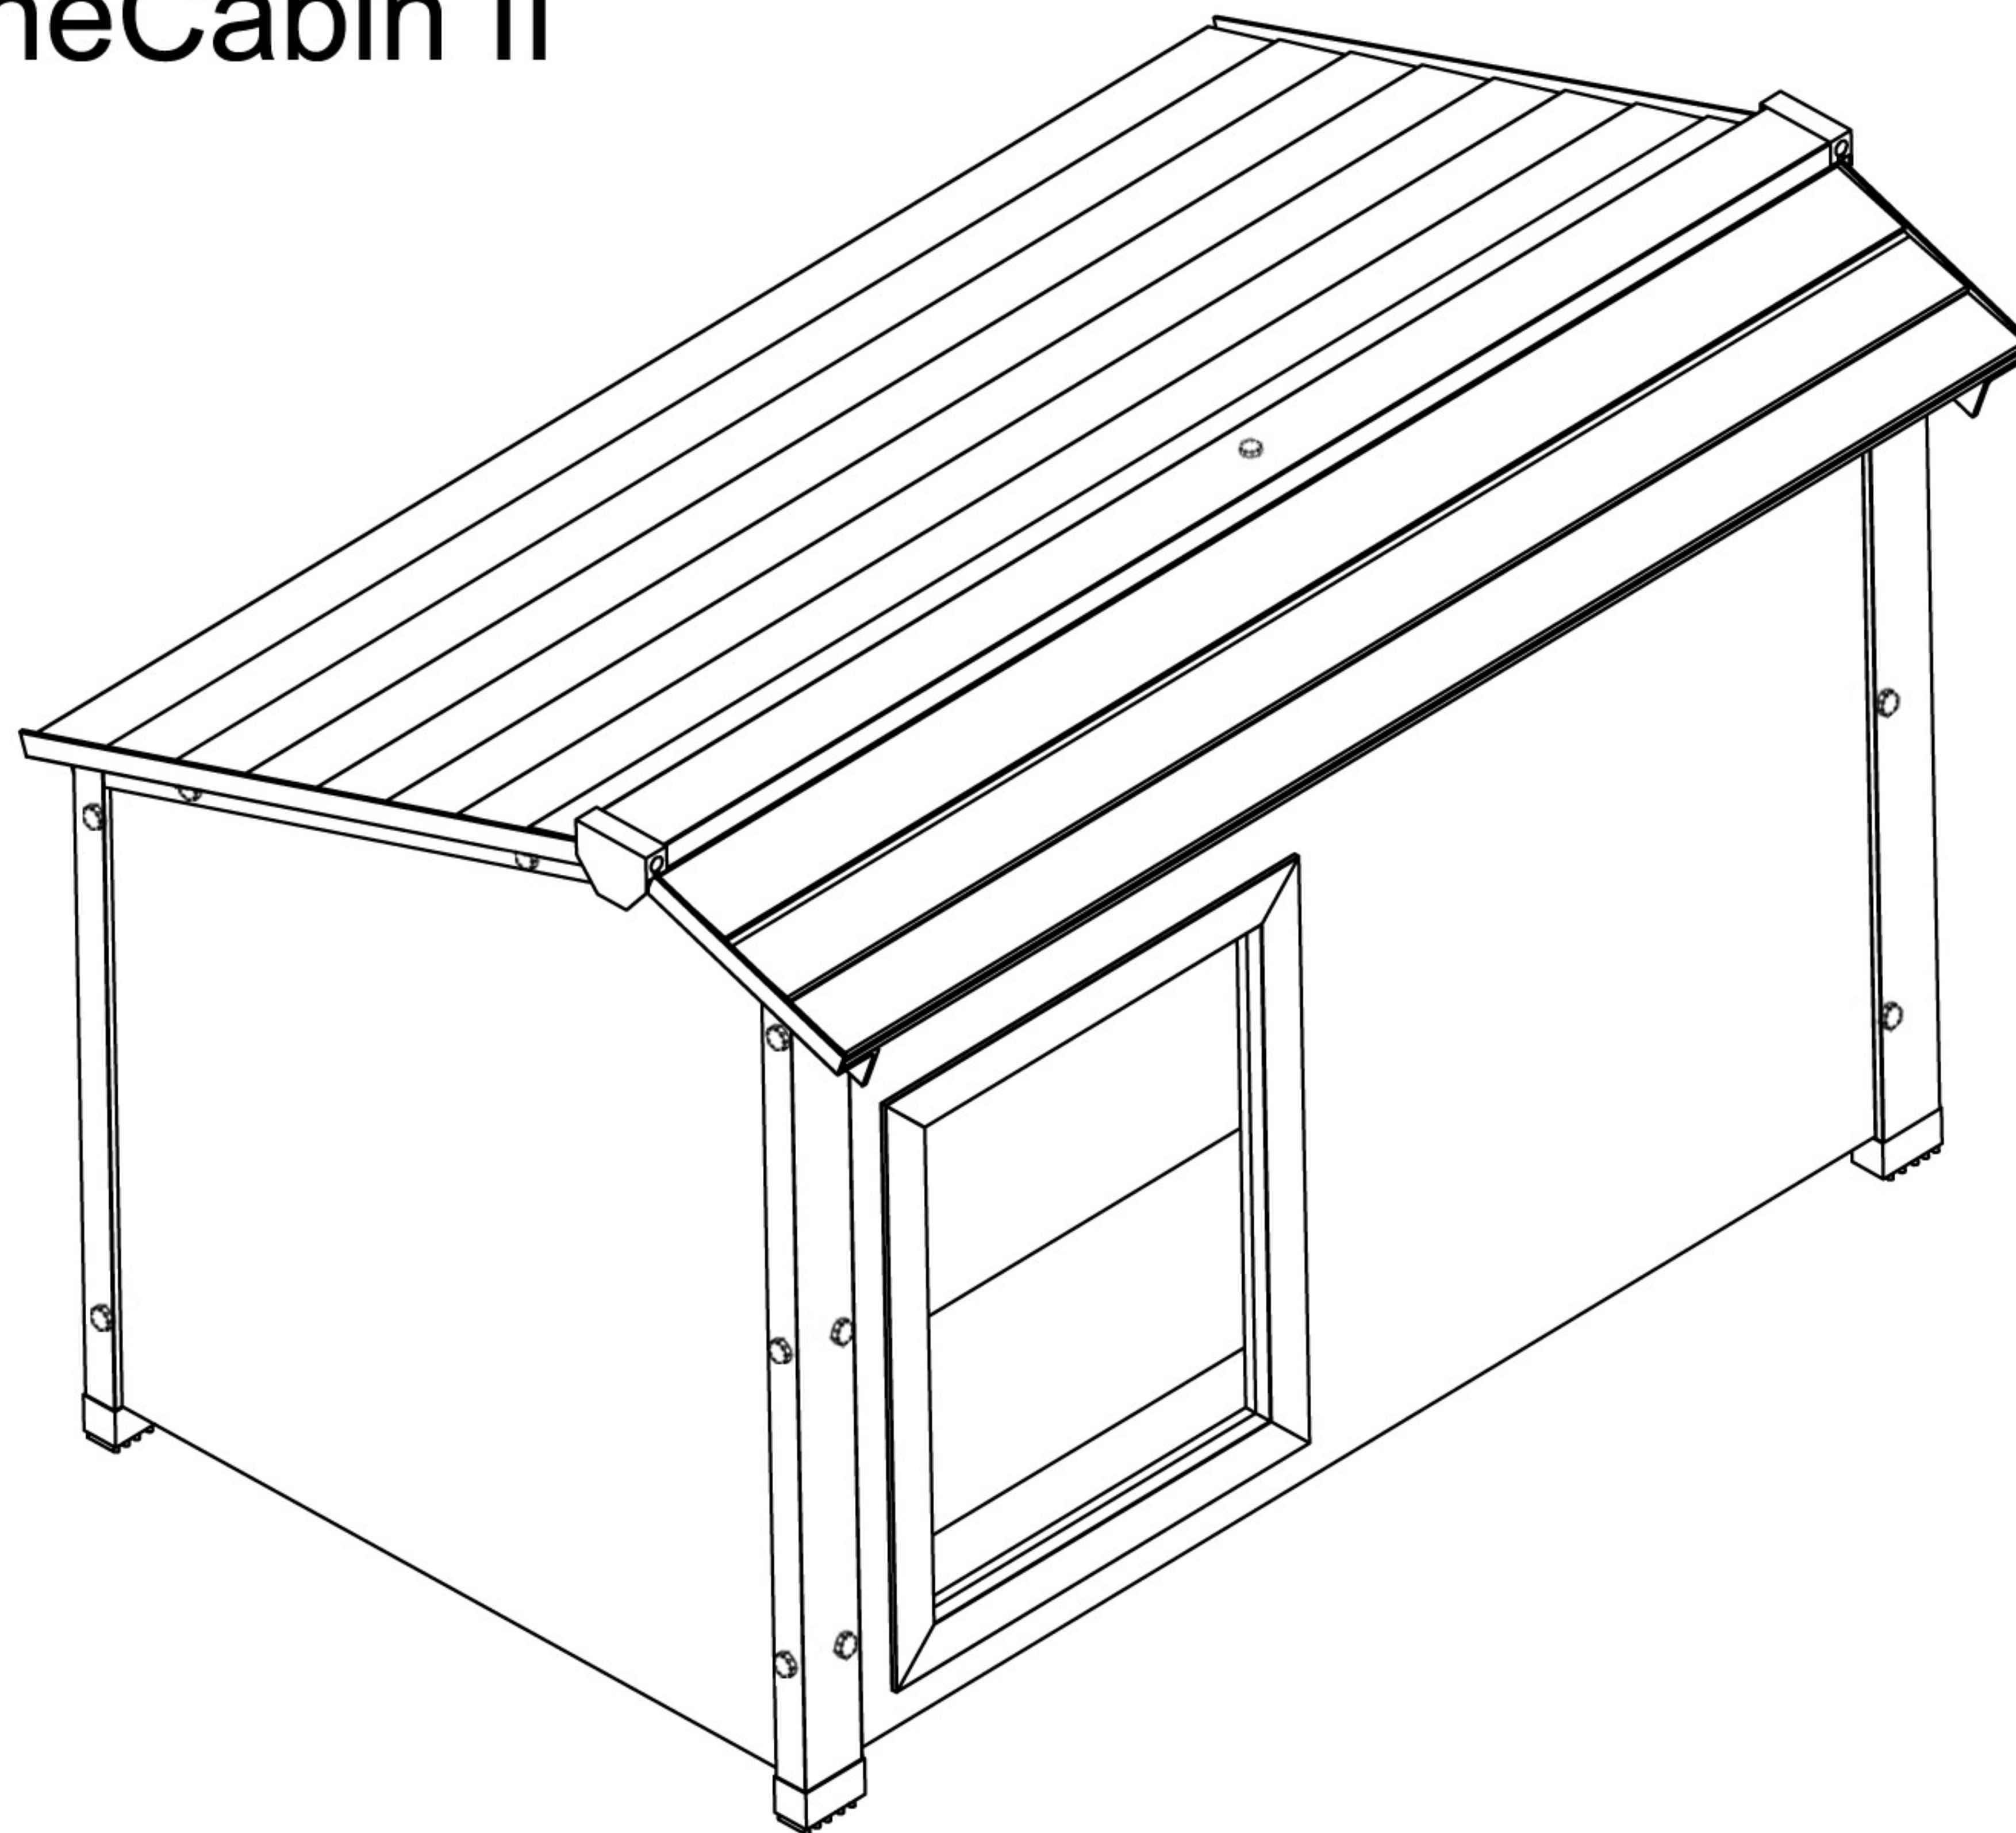

NeAgePet®

featuring **ECOFLEX**
GUARANTEED TOUGH

ThermoCore CanineCabin II

ECO700XL series

Congratulations and thank you for your purchase! Before you start, please check for damage or any missing parts. Please visit www.NewAgePet.com/customer-service to find additional assembly videos and help in requesting replacement parts, as well as additional instructions on cleaning, maintaining and painting your New Age product.