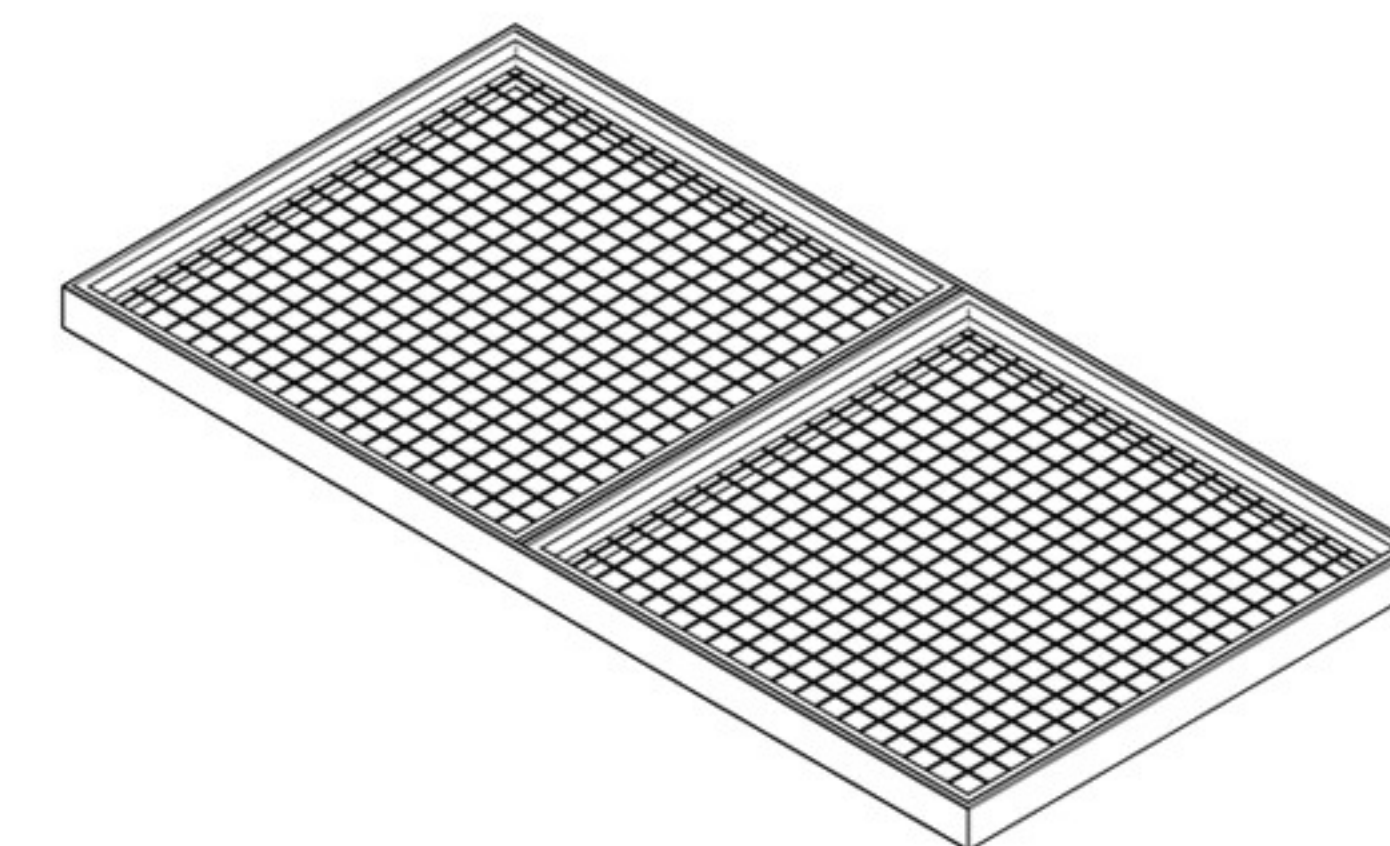

Park Ave Small Animal Indoor Hutch

Parts List

Part 1 X 1

Part 2 X 1

Part 3 X 1

Part 4 X 1

Part 5 X 1

Part 6 X 1

Part 7 X 1

Part 8 X 1

Part 9 X 1

Part 10 X 1

Part 11 X 1

Part 12 X 1

(A) x 8

(B) x 2

(C) x 2

(D) x 2

Caster With Lock

(E) x 2

Caster Without Lock

Step 1.

Step 2.

Step 3.