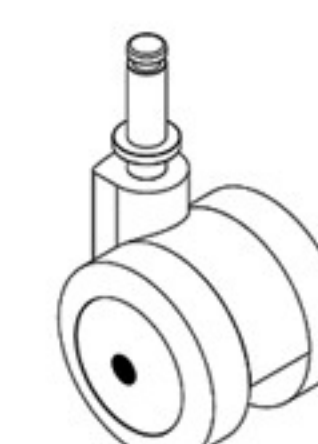

Park Ave Small Animal Indoor Hutch

Parts List

Part 1 X 1

Part 2 X 1

Part 3 X 1

Part 4 X 1

Part 5 X 1

Part 6 X 1

Part 7 X 1

Part 8 X 1

Part 9 X 1

Part 10 X 1

Part 11 X 1

Part 12 X 1

(A) x 8

(B) x 2

(C) x 2

(D) x 2

Caster With Lock

(E) x 2

Caster Without Lock

Step 1.

Step 2.

Step 3.