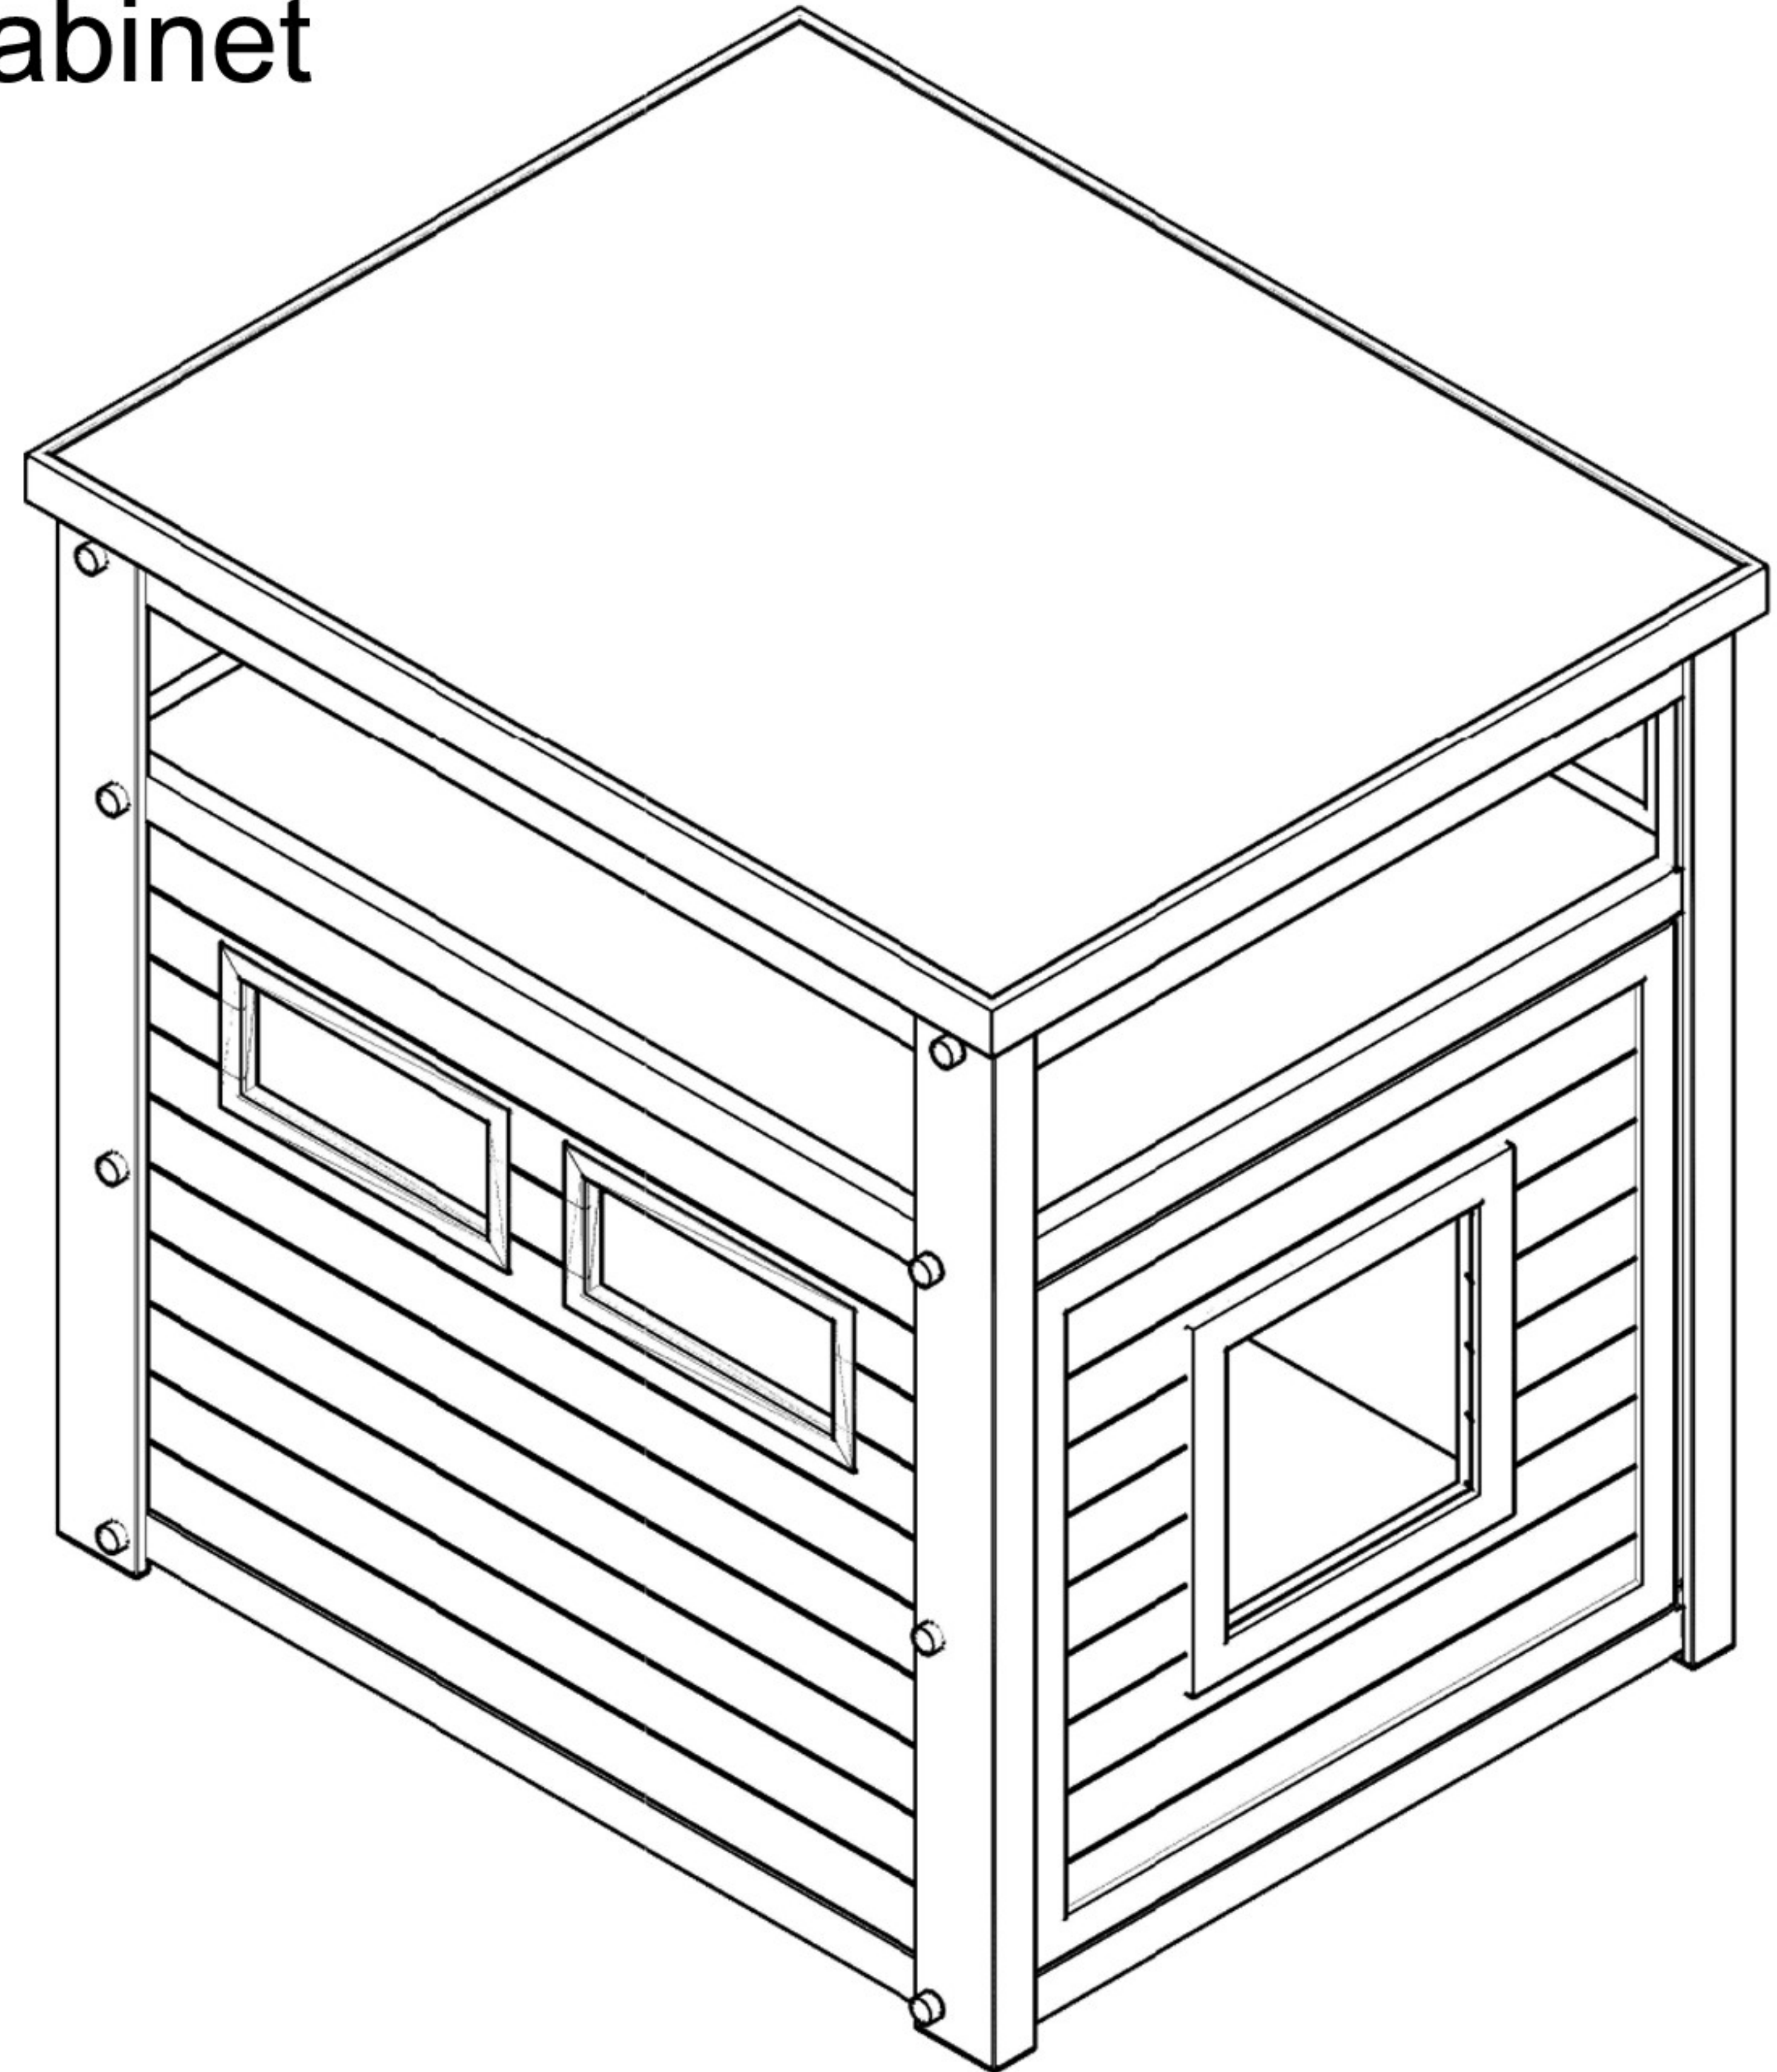

## Jumbo LitterLoo™ Litter Box Cabinet

( ITEM# EHLB802X )

Congratulations and thank you for your purchase! Before you start, please check for damage or any missing parts. Please visit [www.NewAgePet.com/customer-service](http://www.NewAgePet.com/customer-service) to find additional assembly videos and help in requesting replacement parts, as well as additional instructions on cleaning, maintaining and painting your New Age product.