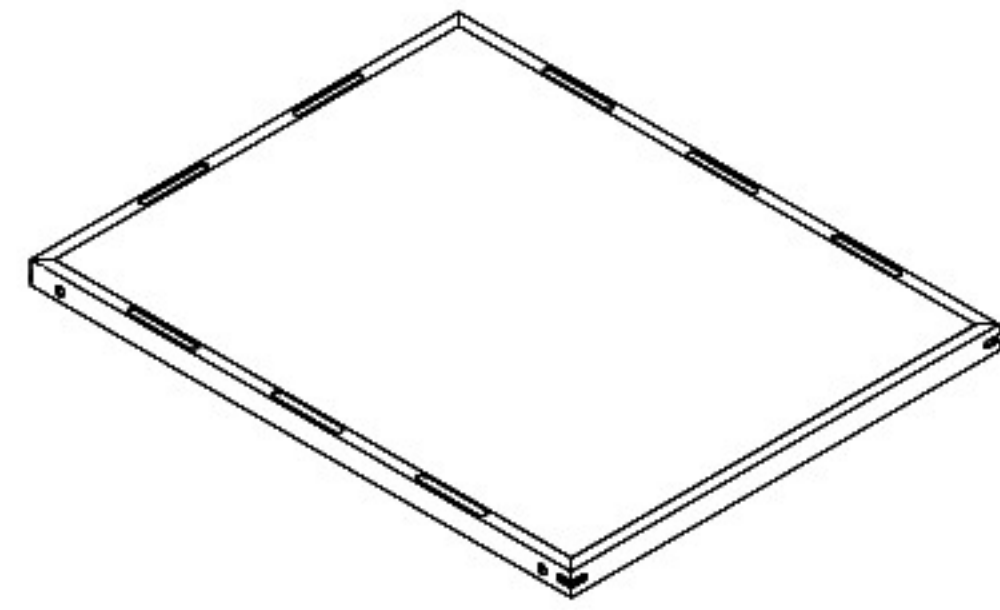

Habitat 'n Home Jumbo LitterLoo

EHLB802X Parts List

Part 1