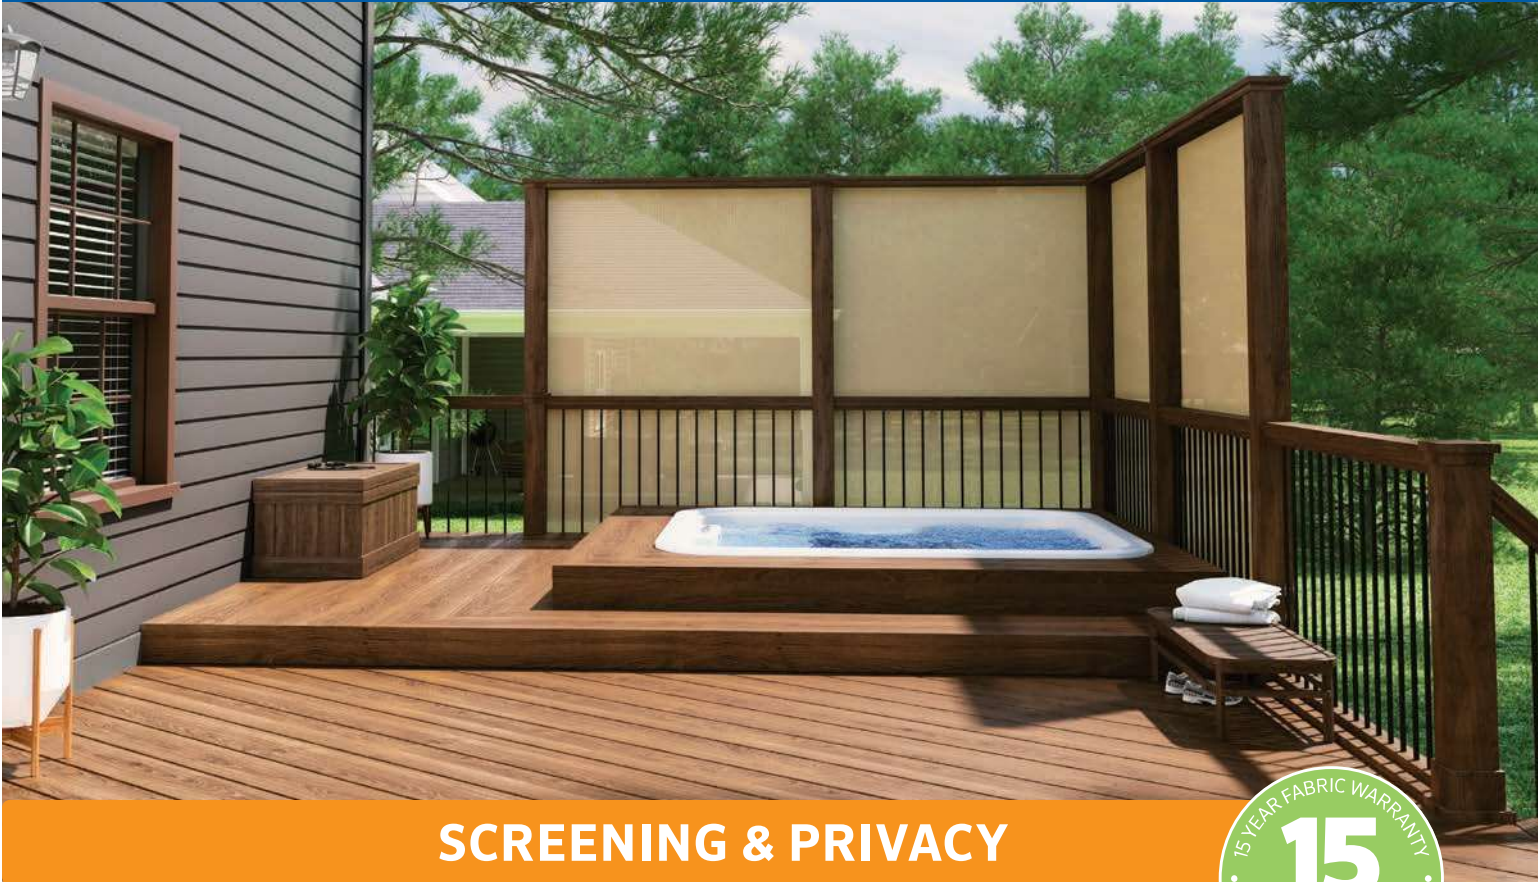

HEAVY-DUTY SHADE FABRIC

SCREENING & PRIVACY

UP TO 70% UV BLOCK

Protect assets against sun damage and achieve optimal privacy without obstructing the view, with Coolaroo Screening & Privacy Shade Fabric

Easily install privacy screening, fence lining, wind block, balcony screening, and vehicle protection.

Our unique, knitted HDPE fabric allows just enough light through to provide you with privacy from the outside world without completely blocking your view of it.

Breathable Fabric

Hose Clean

Mold & Mildew Resistant

12 ft. x 50 ft.

6 ft. x 100 ft.