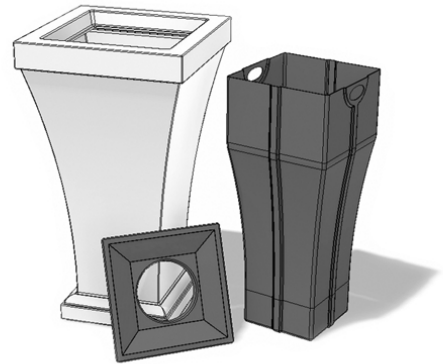

Bordeaux

Model # 8866

Bordeaux 40in Tall Waste Bin

DESCRIPTION

The Bordeaux 40 inch tall waste bin offers up the right balance of style and durability that you should expect from a high quality polyethylene product. With a removeable lid and insert liner, this durable waste solution is not only practical, but it also adds a rich architectural element to your decor.

PRODUCT DIMENSIONS

Outside Dimensions: 22in L x 22in W x 40in H (55.9cm x 55.9m x 101.6cm)

Liner Dimensions: 15in L x 15in W x 35.2in H (38.1cm x 38.1m x 89.3cm)

Waste Disposal Opening: 7.9in DIA (20.1cm)

Storage Capacity: 24 Gallons (90.8 Liters)

Part Weight: 35lbs (15.8kg)

Material: Polyethylene

Bordeaux Components Topper, Base & Liner

MAYNE[®]
CONTRACT

7024 Kilbourne Rd - Unit A London, ON N6P 1K6

Tel: 866-363-8834 | www.maynecontract.com