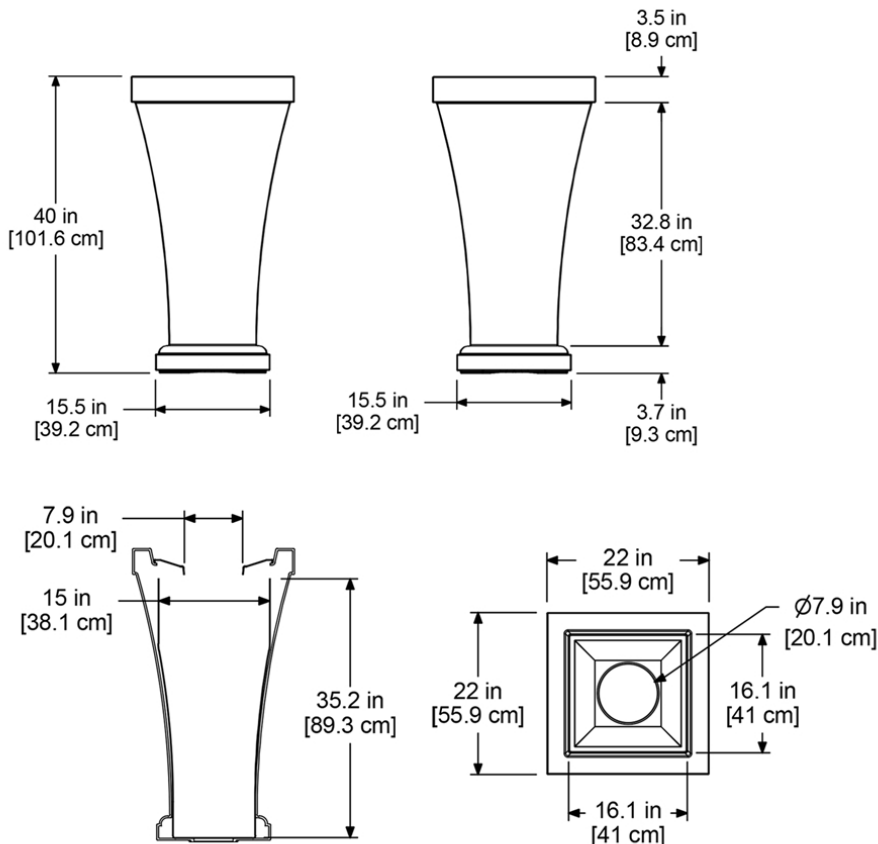

Bordeaux

Model # 8866

Bordeaux 40in Tall Waste Bin

DESCRIPTION

The Bordeaux 40 inch tall waste bin offers up the right balance of style and durability that you should expect from a high quality polyethylene product. With a removeable lid and insert liner, this durable waste solution is not only practical, but it also adds a rich architectural element to your decor.

PRODUCT DIMENSIONS

Outside Dimensions: 22in L x 22in W x 40in H (55.9cm x 55.9m x 101.6cm)

Liner Dimensions: 15in L x 15in W x 35.2in H (38.1cm x 38.1m x 89.3cm)

Waste Disposal Opening: 7.9in DIA (20.1cm)

Storage Capacity: 24 Gallons (90.8 Liters)

Part Weight: 35lbs (15.8kg)

Material: Polyethylene

Bordeaux Components Topper, Base & Liner

MAYNE[®]
CONTRACT

7024 Kilbourne Rd - Unit A London, ON N6P 1K6

Tel: 866-363-8834 | www.maynecontract.com