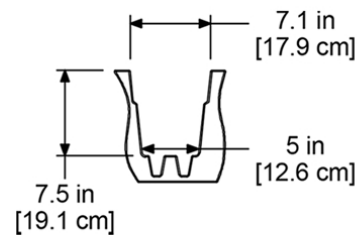

PRODUCT DIMENSIONS

Outside Dimensions: 48in L x 9.8in W x 10.1in H (121.9cm x 24.8cm x 25.7cm)

Inside Dimensions: 45.2in L x 7.1in W x 7.5in D (114.7cm x 17.9cm x 19.1cm)

Soil Capacity: 8.4 Gallons (31.8 Liters)

Water Reservoir Capacity: 3.3 Gallons (12.5 Liters)

Wall Thickness: 0.12in (3mm)

Part Weight: 15lbs (6.8kg)

Material: Polyethylene

MAYNE[®]
Outdoor Products of Distinction

7024 Kilbourne Rd - Unit A London, ON N6P 1K6