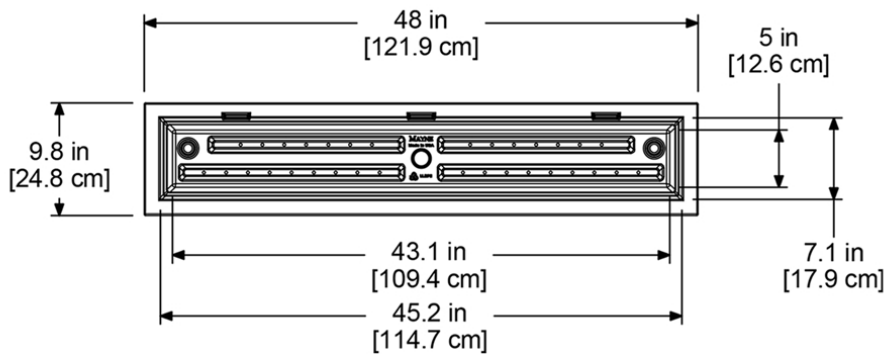

PRODUCT DIMENSIONS

Outside Dimensions: 48in L x 9.8in W x 10.1in H (121.9cm x 24.8cm x 25.7cm)

Inside Dimensions: 45.2in L x 7.1in W x 7.5in D (114.7cm x 17.9cm x 19.1cm)

Soil Capacity: 8.4 Gallons (31.8 Liters)

Water Reservoir Capacity: 3.3 Gallons (12.5 Liters)

Wall Thickness: 0.12in (3mm)

Part Weight: 15lbs (6.8kg)

Material: Polyethylene

MAYNE[®]
Outdoor Products of Distinction

7024 Kilbourne Rd - Unit A London, ON N6P 1K6