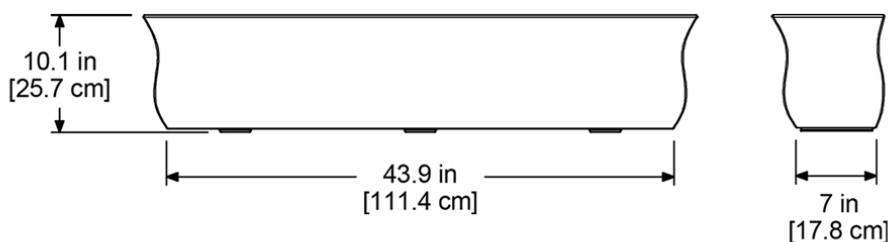

PRODUCT DIMENSIONS

Outside Dimensions: 48in L x 9.8in W x 10.1in H (121.9cm x 24.8cm x 25.7cm)

Inside Dimensions: 45.2in L x 7.1in W x 7.5in D (114.7cm x 17.9cm x 19.1cm)

Soil Capacity: 8.4 Gallons (31.8 Liters)

Water Reservoir Capacity: 3.3 Gallons (12.5 Liters)

Wall Thickness: 0.12in (3mm)

Part Weight: 15lbs (6.8kg)

Material: Polyethylene

MAYNE[®]
Outdoor Products of Distinction

7024 Kilbourne Rd - Unit A London, ON N6P 1K6