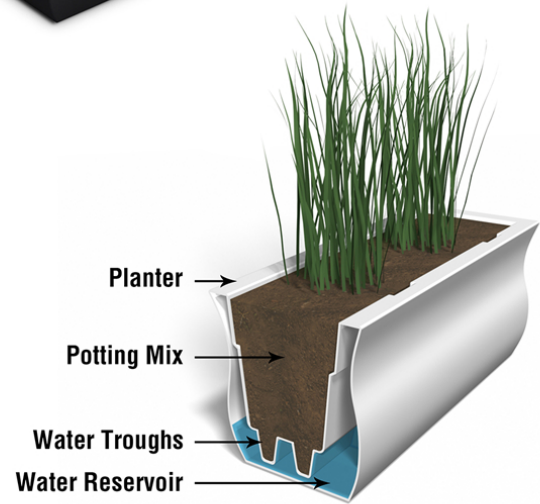

Valencia

Model # 5872

Valencia 4ft Window Box

DESCRIPTION

The Valencia Window Box Collection offers a beautiful tulip shape. This durable construction offers a low maintenance solution and cleans with just a simple rinse of a garden hose.

PRODUCT DIMENSIONS

Outside Dimensions: 48in L x 9.8in W x 10.1in H (121.9cm x 24.8cm x 25.7cm)

Inside Dimensions: 45.2in L x 7.1in W x 7.5in D (114.7cm x 17.9cm x 19.1cm)

Soil Capacity: 8.4 Gallons (31.8 Liters)

Water Reservoir Capacity: 3.3 Gallons (12.5 Liters)

Wall Thickness: 0.12in (3mm)

Part Weight: 15lbs (6.8kg)

Material: Polyethylene

MAYNE[®]
Outdoor Products of Distinction

7024 Kilbourne Rd - Unit A London, ON N6P 1K6