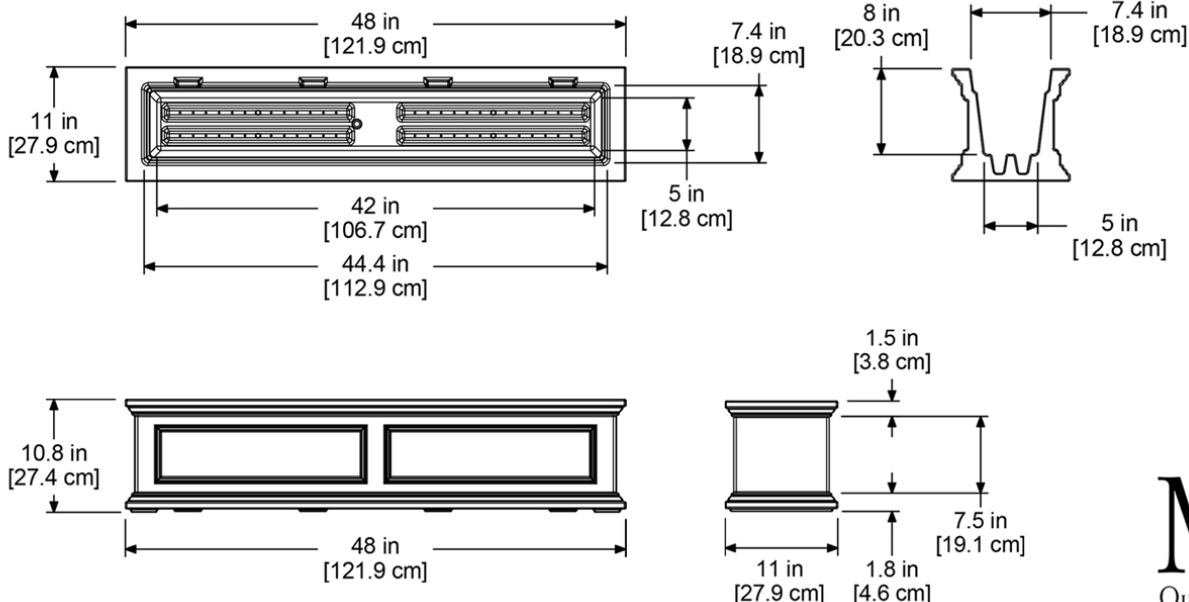

### PRODUCT DIMENSIONS

Outside Dimensions: 48in L x 11in W x 10.8in H (121.9cm x 27.9cm x 27.4cm)

Inside Dimensions: 44.4in L x 7.4in W x 8in D (112.9cm x 18.9cm x 20.3cm)

Soil Capacity: 9.5 Gallons (36 Liters)

Water Reservoir Capacity: 4 Gallons (15.14 Liters)

Wall Thickness: 0.125in (3.17mm)

Part Weight: 20lbs (9.1kg)

Material: Polyethylene

**MAYNE**<sup>®</sup>  
Outdoor Products of Distinction

7024 Kilbourne Rd - Unit A London, ON N6P 1K6