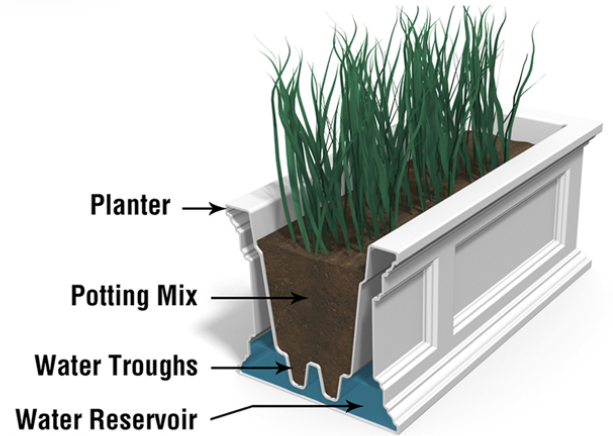

### DESCRIPTION

Brighten up the exterior of your home by adding color and beauty with the Mayne Fairfield Window Box. This durable construction offers a low maintenance solution and cleans with just a simple rinse of a garden hose.

- Beautiful New England window box design
- Made from 100% high-grade polyethylene
- Features a double wall design creating a water reservoir
- Includes 4 wall mount brackets with a black powder coated finish
- Warranty: 15-Yr Residential Use / 5-Yr Commercial Use

### PRODUCT DIMENSIONS

Outside Dimensions: 48in L x 11in W x 10.8in H (121.9cm x 27.9cm x 27.4cm)

Inside Dimensions: 44.4in L x 7.4in W x 8in D (112.9cm x 18.9cm x 20.3cm)

Soil Capacity: 9.5 Gallons (36 Liters)

Water Reservoir Capacity: 4 Gallons (15.14 Liters)

Wall Thickness: 0.125in (3.17mm)

Part Weight: 20lbs (9.1kg)

Material: Polyethylene

**MAYNE**<sup>®</sup>  
Outdoor Products of Distinction

7024 Kilbourne Rd - Unit A London, ON N6P 1K6