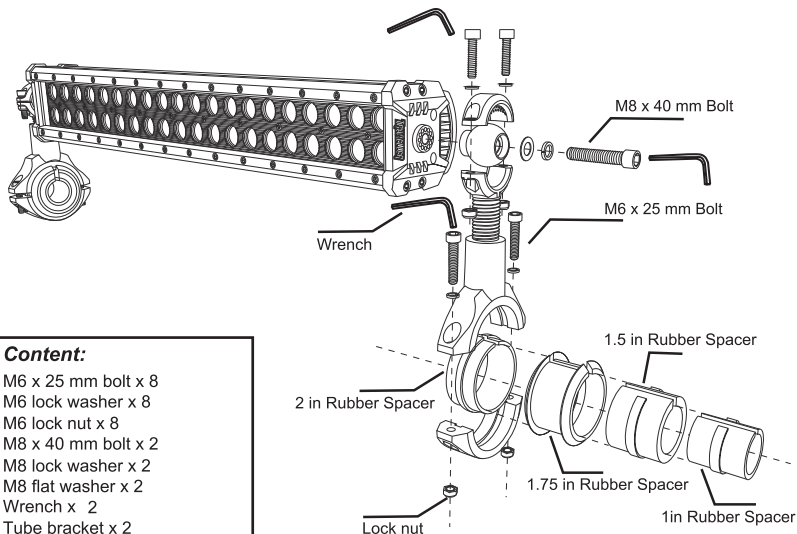

120x160mm

TRAVELLER®

1292704

UNIVERSAL TUBE MOUNT INSTRUCTION

Content:

M6 x 25 mm bolt x 8
M6 lock washer x 8
M6 lock nut x 8
M8 x 40 mm bolt x 2
M8 lock washer x 2
M8 flat washer x 2
Wrench x 2
Tube bracket x 2
Rubber Spacer x 8
User Manual x 1

INSTRUCTION:

1. Measure your tube diameter, choose correct rubber spacer(s) before assembling.
2. Use provided bolts to assemble the bracket and rubber spacer(s) to the tube.
3. Use provided bolts to assemble TRAVELLER® light on the bracket. Adjust light angle to intended use.

Note:

· Compatible only with TRAVELLER® LED light (SKU 1152250 TRV 7.25IN 36W BAR LIGHT, SKU 1151674 TRV 13.25IN 72W BAR LIGHT, SKU 1170671 TRV 21.25IN 120W BAR LIGHT).

Distributed by:
TRACTOR SUPPLY COMPANY
5401 VIRGINIA WAY
BRENTWOOD, TN 37027
For customer support,
Call: 1-888-376-9601
www.TractorSupply.com
MADE IN CHINA