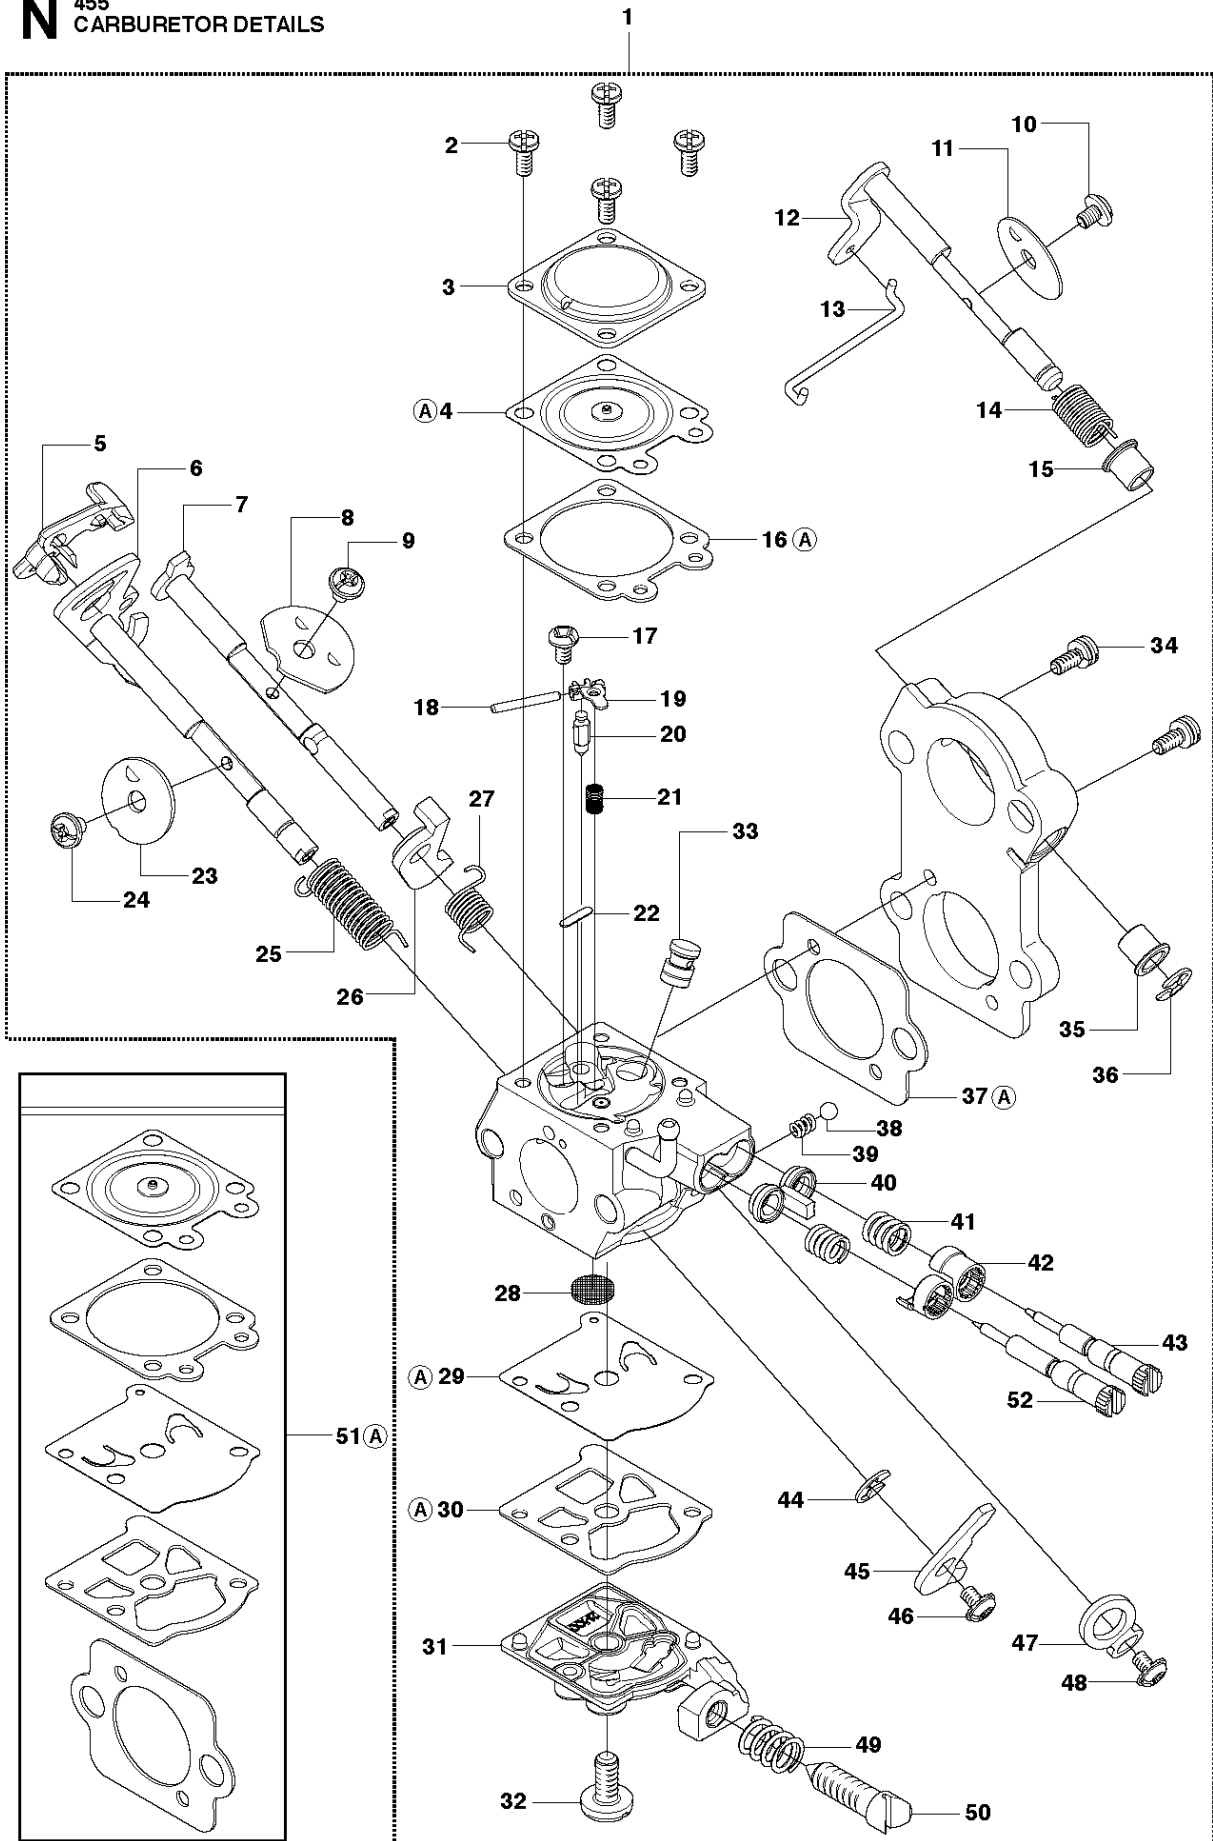

N 455
CARBURETOR DETAILS

CARBURETOR DETAILS

455 Rancher

Ref	Part No	Description	Remark	QTY	KIT
1	544 88 30-01	CARBURETTOR	WALBRO, WTEA-1	1	
2	503 58 46-01	SCREW		4	1
3	505 31 67-54	LOCK STYRMEMBRAN		1	1
4	502 84 70-01	DIAPHRAGM		1	1, 51
5	537 30 62-01	LEVER		1	1
6	537 40 74-01	SHAFT ASSY		1	1
7	537 40 75-01	SHAFT ASSY		1	1
8	537 40 77-01	VALVE		1	1
9	537 00 34-01	SCREW		1	1
10	537 00 34-01	SCREW		1	1
11	537 40 68-01	VALVE		1	1
12	537 40 69-01	SHAFT ASSY		1	1
13	537 40 72-01	ROD		1	1
14	537 40 70-01	SPRING THROTT.RETURN		1	1
15	537 40 67-01	BUSHING		1	1
16	504 35 09-06	GASKET		1	1, 51
17	502 84 71-01	SCREW		1	1
18	505 52 01-25	PIN-METERING LEVER		1	1
19	502 84 74-01	LEVER		1	1
20	503 56 34-01	INLET		1	1
21	503 91 47-01	SPRING		1	1
22	502 84 69-01	PLUG		1	1
23	502 84 66-01	VALVE		1	1
24	544 11 15-01	SCREW		1	1
25	537 40 84-01	SPRING THROTT.RETURN		1	1
26	537 40 92-01	LEVER		1	1
27	537 40 86-01	SPRING CHOKE RETURN		1	1
28	501 66 61-01	SCREEN		1	1
29	502 21 36-01	DIAPHRAGM PUMP		1	1, 51
30	504 13 09-06	GASKET		1	1, 51
31	537 40 73-01	COVER		1	1
32	501 46 69-01	SCREW		1	1
33	502 84 68-01	NOZZLE ASSY		1	1
34	537 40 83-01	SCREW		2	1
35	537 40 66-01	BUSHING		1	1
36	505 31 67-36	RING		1	1
37	537 40 81-01	GASKET		1	1, 51
38	501 46 85-01	BALL		1	1
39	501 46 84-01	SPRING		1	1
40	544 97 14-01	RETAINER		1	1
41	544 97 10-01	SPRING		2	1
42	544 97 08-01	LIMITER CAP		2	1
43	502 84 72-01	NEEDLE	High Speed	1	1
44	505 31 67-36	RING		1	1
45	537 40 71-01	LEVER		1	1
46	501 46 87-01	SCREW		1	1
47	537 40 76-01	LEVER		1	1
48	501 46 87-01	SCREW		1	1
49	503 56 42-01	SPRING		1	1
50	537 40 82-01	SCREW		1	1
51	505 27 84-01	KIT	A = Set of Gaskets	1	
52	502 84 73-01	NEEDLE	Low Speed	1	1