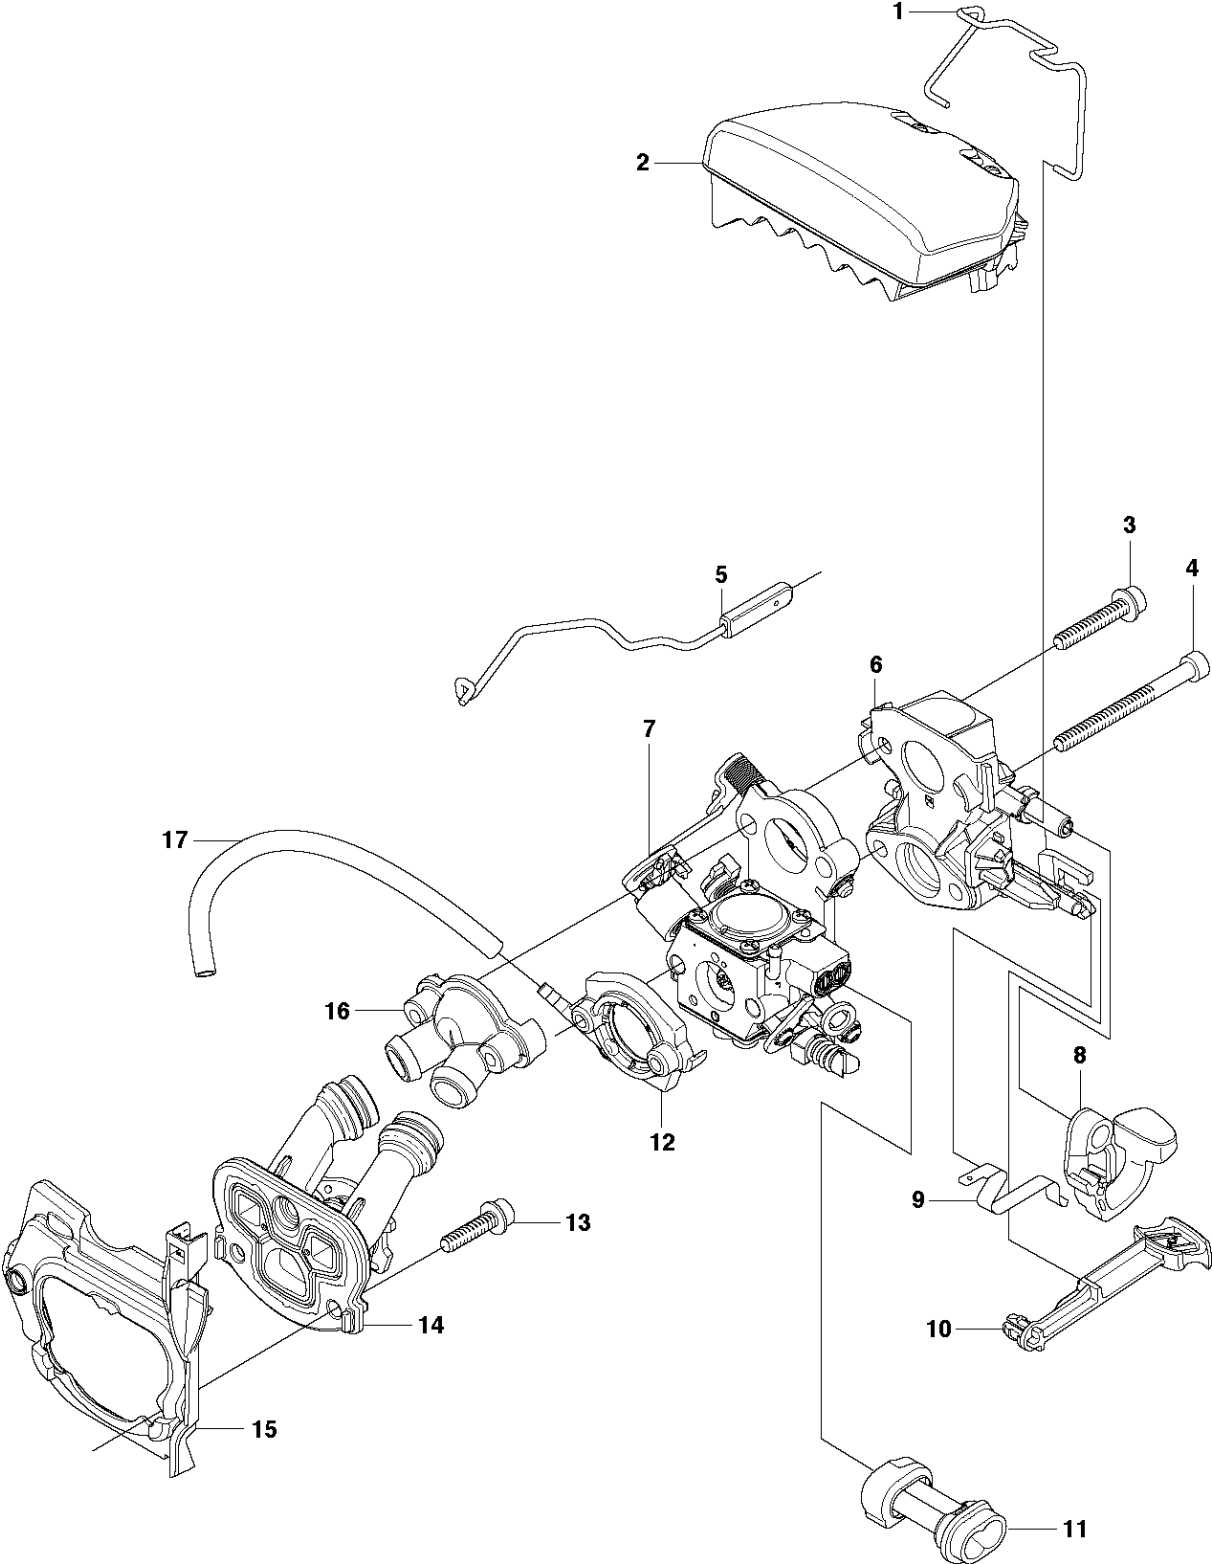

SPARE PARTS LIST

CHAIN SAWS

455 Rancher

P 455e, 455
ACCESSORIES

ACCESSORIES

455 Rancher

Ref	Part No	Description	Remark	QTY KIT
1	501 69 17-01	COMBINATION WRENCH		1

G 455e, 455
CARBURETOR & AIR FILTER

N 455
CARBURETOR DETAILS

CARBURETOR DETAILS

455 Rancher

Ref	Part No	Description	Remark	QTY	KIT
1	544 88 30-01	CARBURETTOR	WALBRO, WTEA-1	1	
2	503 58 46-01	SCREW		4	1
3	505 31 67-54	LOCK STYRMEMBRAN		1	1
4	502 84 70-01	DIAPHRAGM		1	1, 51
5	537 30 62-01	LEVER		1	1
6	537 40 74-01	SHAFT ASSY		1	1
7	537 40 75-01	SHAFT ASSY		1	1
8	537 40 77-01	VALVE		1	1
9	537 00 34-01	SCREW		1	1
10	537 00 34-01	SCREW		1	1
11	537 40 68-01	VALVE		1	1
12	537 40 69-01	SHAFT ASSY		1	1
13	537 40 72-01	ROD		1	1
14	537 40 70-01	SPRING THROTT.RETURN		1	1
15	537 40 67-01	BUSHING		1	1
16	504 35 09-06	GASKET		1	1, 51
17	502 84 71-01	SCREW		1	1
18	505 52 01-25	PIN-METERING LEVER		1	1
19	502 84 74-01	LEVER		1	1
20	503 56 34-01	INLET		1	1
21	503 91 47-01	SPRING		1	1
22	502 84 69-01	PLUG		1	1
23	502 84 66-01	VALVE		1	1
24	544 11 15-01	SCREW		1	1
25	537 40 84-01	SPRING THROTT.RETURN		1	1
26	537 40 92-01	LEVER		1	1
27	537 40 86-01	SPRING CHOKE RETURN		1	1
28	501 66 61-01	SCREEN		1	1
29	502 21 36-01	DIAPHRAGM PUMP		1	1, 51
30	504 13 09-06	GASKET		1	1, 51
31	537 40 73-01	COVER		1	1
32	501 46 69-01	SCREW		1	1
33	502 84 68-01	NOZZLE ASSY		1	1
34	537 40 83-01	SCREW		2	1
35	537 40 66-01	BUSHING		1	1
36	505 31 67-36	RING		1	1
37	537 40 81-01	GASKET		1	1, 51
38	501 46 85-01	BALL		1	1
39	501 46 84-01	SPRING		1	1
40	544 97 14-01	RETAINER		1	1
41	544 97 10-01	SPRING		2	1
42	544 97 08-01	LIMITER CAP		2	1
43	502 84 72-01	NEEDLE	High Speed	1	1
44	505 31 67-36	RING		1	1
45	537 40 71-01	LEVER		1	1
46	501 46 87-01	SCREW		1	1
47	537 40 76-01	LEVER		1	1
48	501 46 87-01	SCREW		1	1
49	503 56 42-01	SPRING		1	1
50	537 40 82-01	SCREW		1	1
51	505 27 84-01	KIT	A = Set of Gaskets	1	
52	502 84 73-01	NEEDLE	Low Speed	1	1