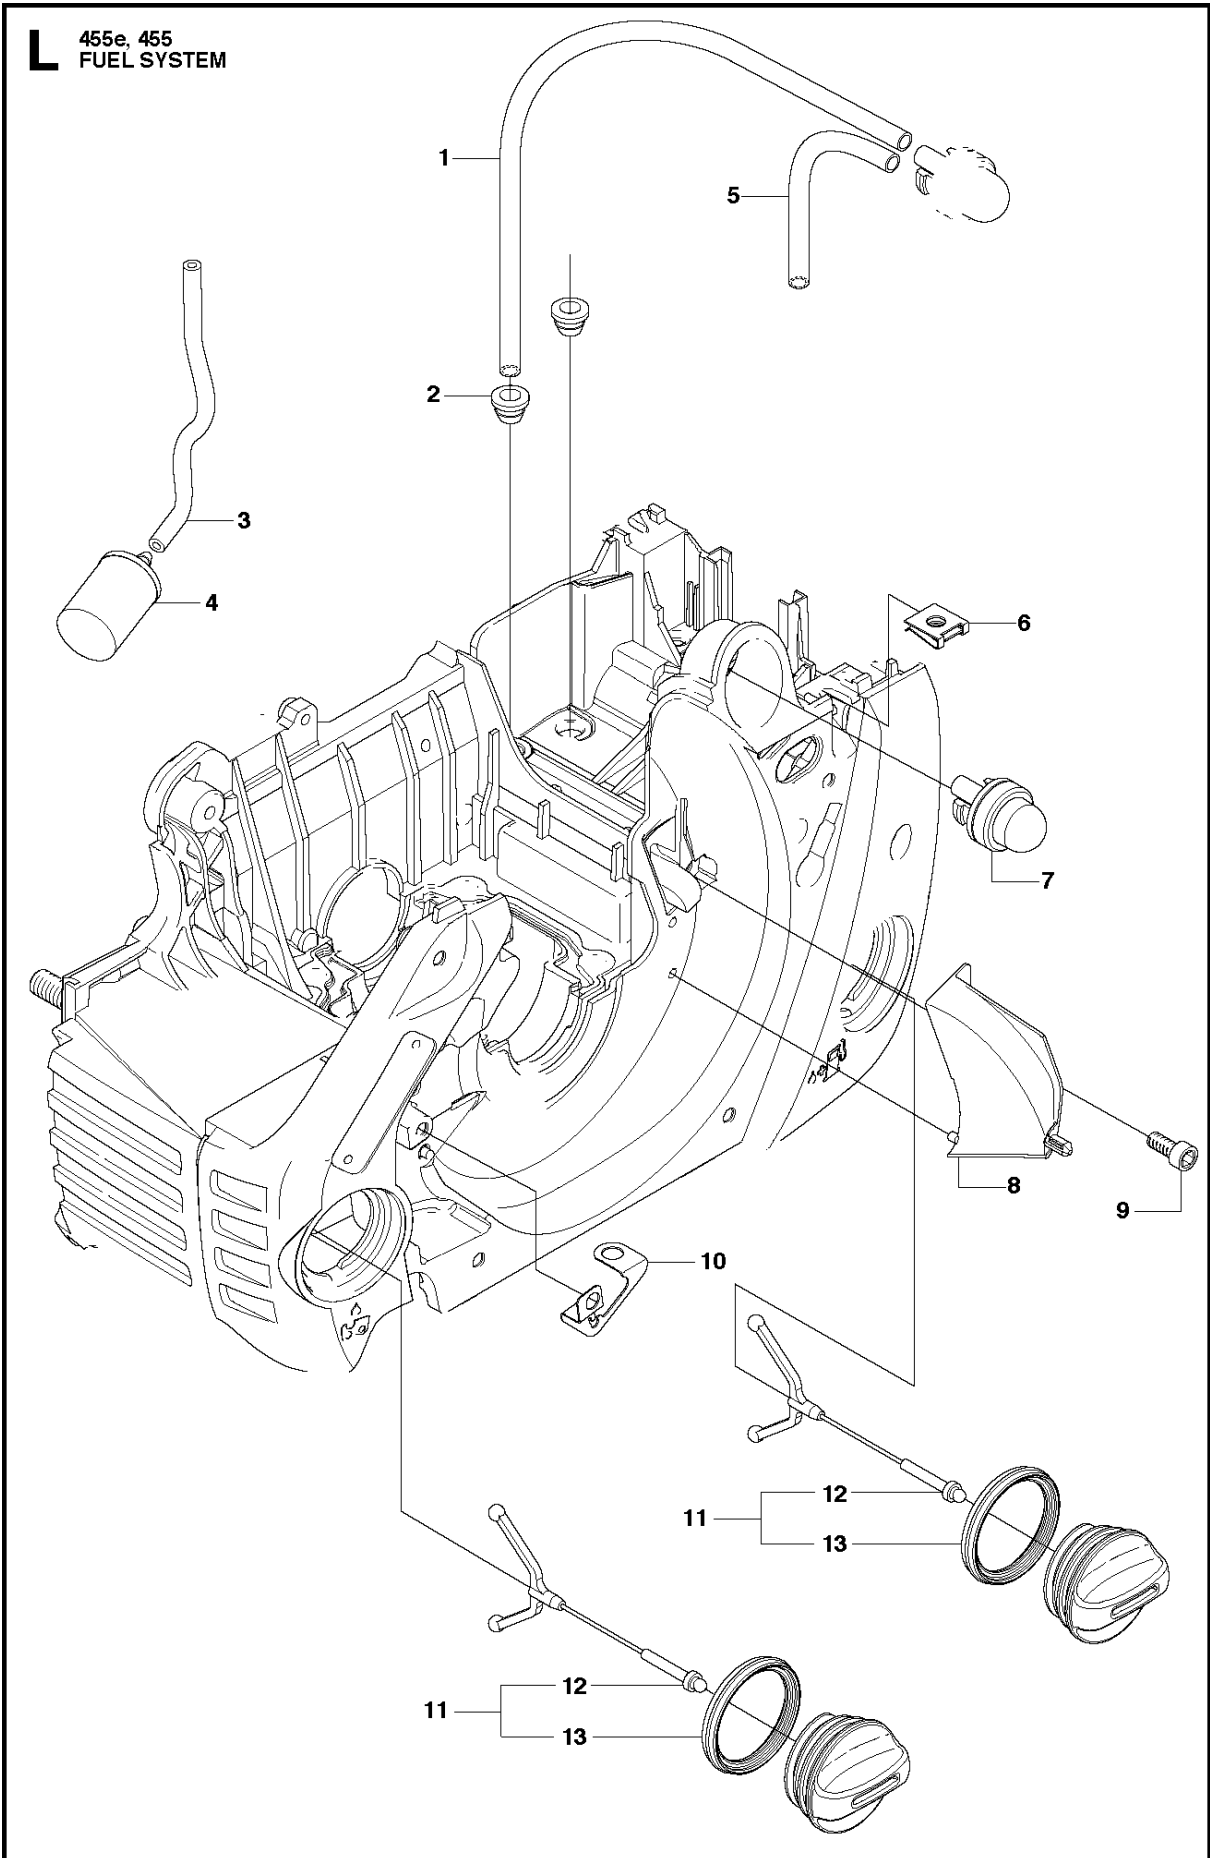

FUEL SYSTEM

455 Rancher

Ref	Part No	Description	Remark	QTY KIT
1	537 04 24-08	FUEL HOSE		1
2	503 73 58-01	BUSHING		2
3	581 75 62-02	FUEL HOSE		1
4	503 44 32-01	FILTER		1
5	537 04 24-02	FUEL HOSE		1
6	503 22 69-02	NUT		3
7	503 93 66-01	PURGE		1
8	537 31 79-01	AIR NOZZLE		1
9	503 21 74-12	SCREW IHSCT		1
10	537 27 80-01	GROUND PLATE		1
11	537 21 52-02	TANK CAP ASSY		2
12	503 57 89-01	HOLDER		1
13	537 21 50-01	SEALING		1