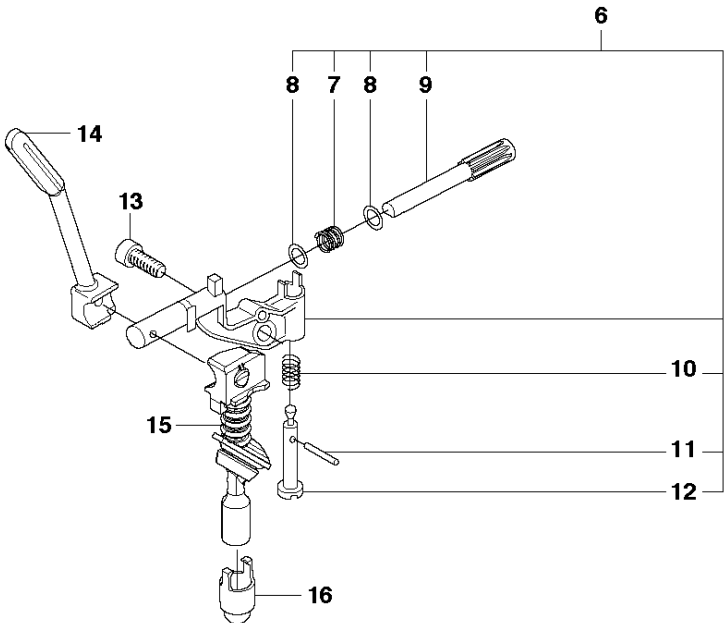

B 455e, 455
CLUTCH & OIL PUMP

CLUTCH & OIL PUMP

455 Rancher

Ref	Part No	Description	Remark	QTY	KIT
1	537 11 05-03	CLUTCH ASSY		1	
2	537 35 91-01	CLUTCH SPRING		2	1
3	537 29 17-02	CLUTCH DRUM ASSY	".325""x7 SPUR"	1	
3	537 29 16-04	CLUTCH DRUM ASSY	"8""x7 SPUR"	1	
4	503 25 52-01	NEEDLE BEARING		1	3
5	537 25 26-01	PUMP PINION		1	
6	544 18 01-04	OIL PUMP ASSY		1	
7	503 89 16-01	SPRING		1	6
8	503 23 00-60	WASHER		1	6
9	537 06 93-02	PUMP PISTON		1	6
10	503 89 15-01	SPRING		1	6
11	721 11 64-30	GROOVED PIN		1	6
12	537 02 71-01	ADJUSTER		1	6
13	503 21 74-16	SCREW IHSCT		1	
14	537 26 15-01	OIL PRESSURE HOSE		1	
15	585 51 40-01	OIL HOSE		1	
16	510 04 43-01	OIL SCREEN		1