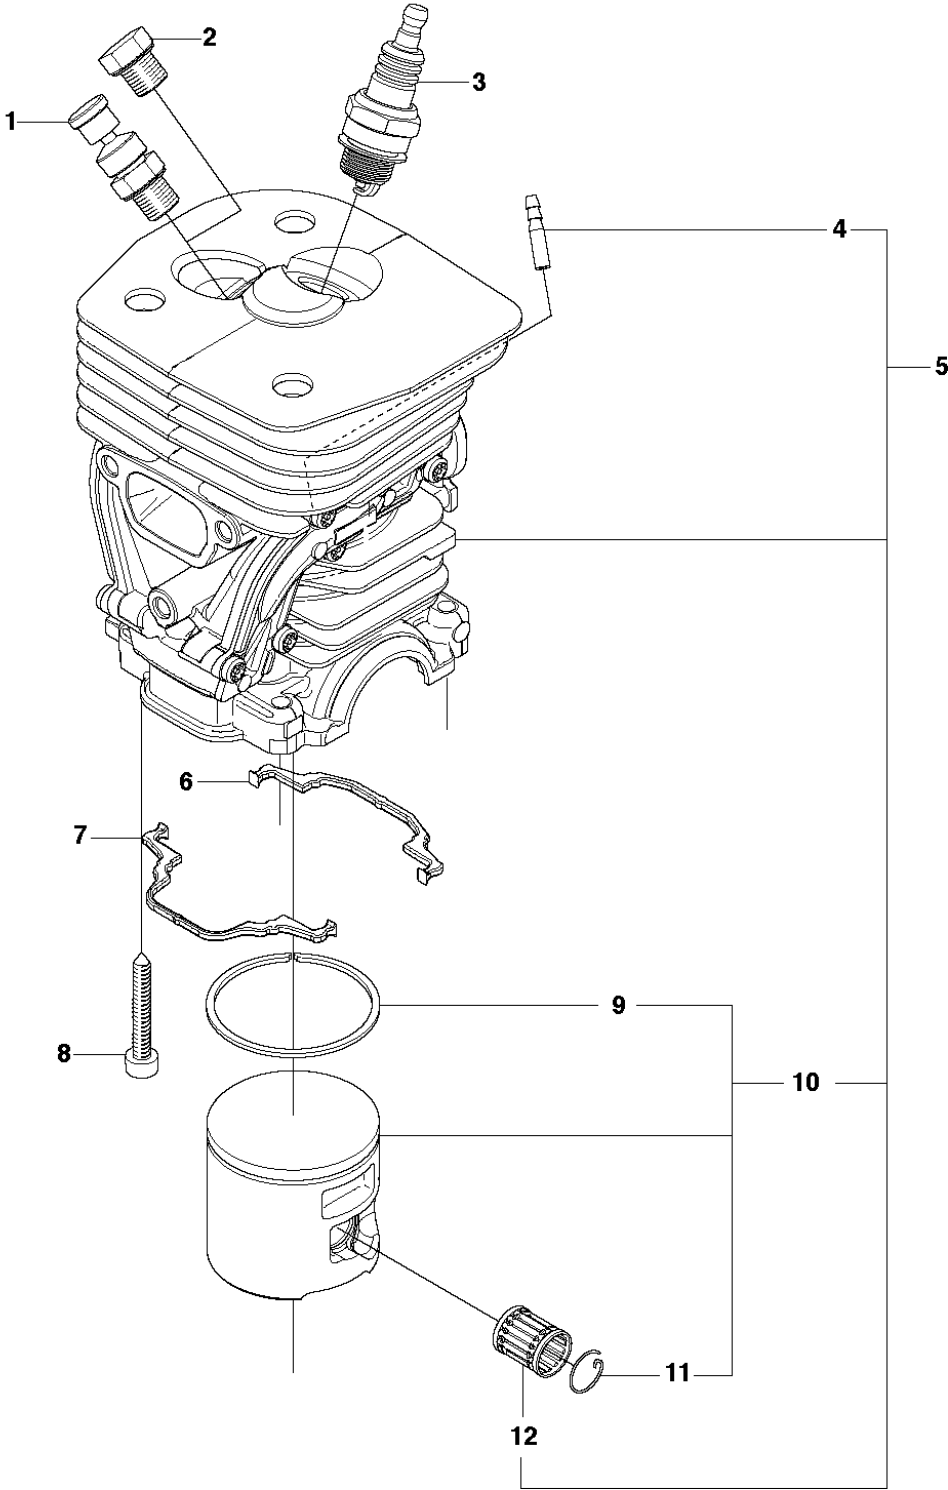

B 455e, 455
CLUTCH & OIL PUMP

CLUTCH & OIL PUMP

455 Rancher

Ref	Part No	Description	Remark	QTY	KIT
1	537 11 05-03	CLUTCH ASSY		1	
2	537 35 91-01	CLUTCH SPRING		2	1
3	537 29 17-02	CLUTCH DRUM ASSY	".325""x7 SPUR"	1	
3	537 29 16-04	CLUTCH DRUM ASSY	"8""x7 SPUR"	1	
4	503 25 52-01	NEEDLE BEARING		1	3
5	537 25 26-01	PUMP PINION		1	
6	544 18 01-04	OIL PUMP ASSY		1	
7	503 89 16-01	SPRING		1	6
8	503 23 00-60	WASHER		1	6
9	537 06 93-02	PUMP PISTON		1	6
10	503 89 15-01	SPRING		1	6
11	721 11 64-30	GROOVED PIN		1	6
12	537 02 71-01	ADJUSTER		1	6
13	503 21 74-16	SCREW IHSCT		1	
14	537 26 15-01	OIL PRESSURE HOSE		1	
15	585 51 40-01	OIL HOSE		1	
16	510 04 43-01	OIL SCREEN		1	

Ref	Part No	Description	Remark	QTY	KIT
1	503 21 70-10	SCREW CCRPANT		1	
2	537 27 13-02	CHAIN GUIDE PLATE		1	
3	537 28 43-01	HAND GUARD		1	
4	537 29 65-01	SCREW		2	
5	503 86 93-01	CARBURETTOR		2	
6	537 26 04-01	BELLOWS		1	
7	537 22 78-01	BAR BOLT		2	16
8	503 89 24-01	LOCK		1	
9	503 43 65-01	POSITION SPRING		1	
10	537 40 35-01	FILTER		1	16
11	530 02 61-19	CHECK VALVE		1	16
12	503 97 38-01	SPIKE		1	
13	503 21 68-72	SCREW IHSCT		2	
14	503 91 06-71	KIT		1	
15	537 35 95-01	TANK VENT ASSY		1	16
16	510 06 59-02	CRANKCASE		1	

J 455e, 455
CRANKSHAFT

CRANKSHAFT

455 Rancher

Ref	Part No	Description	Remark	QTY	KIT
1	537 31 40-02	CRANKSHAFT ASSY		1	
2	503 26 19-01	SEALING		2	1
3	503 25 16-02	BALL BEARING		2	1
4	501 86 18-01	NEEDLE BEARING		1	1

H 455e, 455
CYLINDER PISTON

CYLINDER PISTON

455 Rancher

Ref	Part No	Description	Remark	QTY KIT	
1	585 23 63-01	DECOMPRESSION VALVE		1	
2	503 55 22-01	PLUG		1	
3	577 48 40-01	SPARK PLUG	HQT-1	1	
4	503 42 43-01	IMPULSE NIPPLE		1	5
5	537 32 04-02	CYLINDER ASSY	455	1	
6	537 24 58-01	GASKET		1	
7	537 24 57-01	GASKET		1	
8	503 20 05-27	SCREW IHSCM		4	
9	503 28 90-50	PISTON RING	455	1	10, 5
10	537 29 30-04	PISTON ASSY	455	1	5
11	737 43 12-00	SNAP RING		2	10, 5
12	501 86 18-01	NEEDLE BEARING		1	5