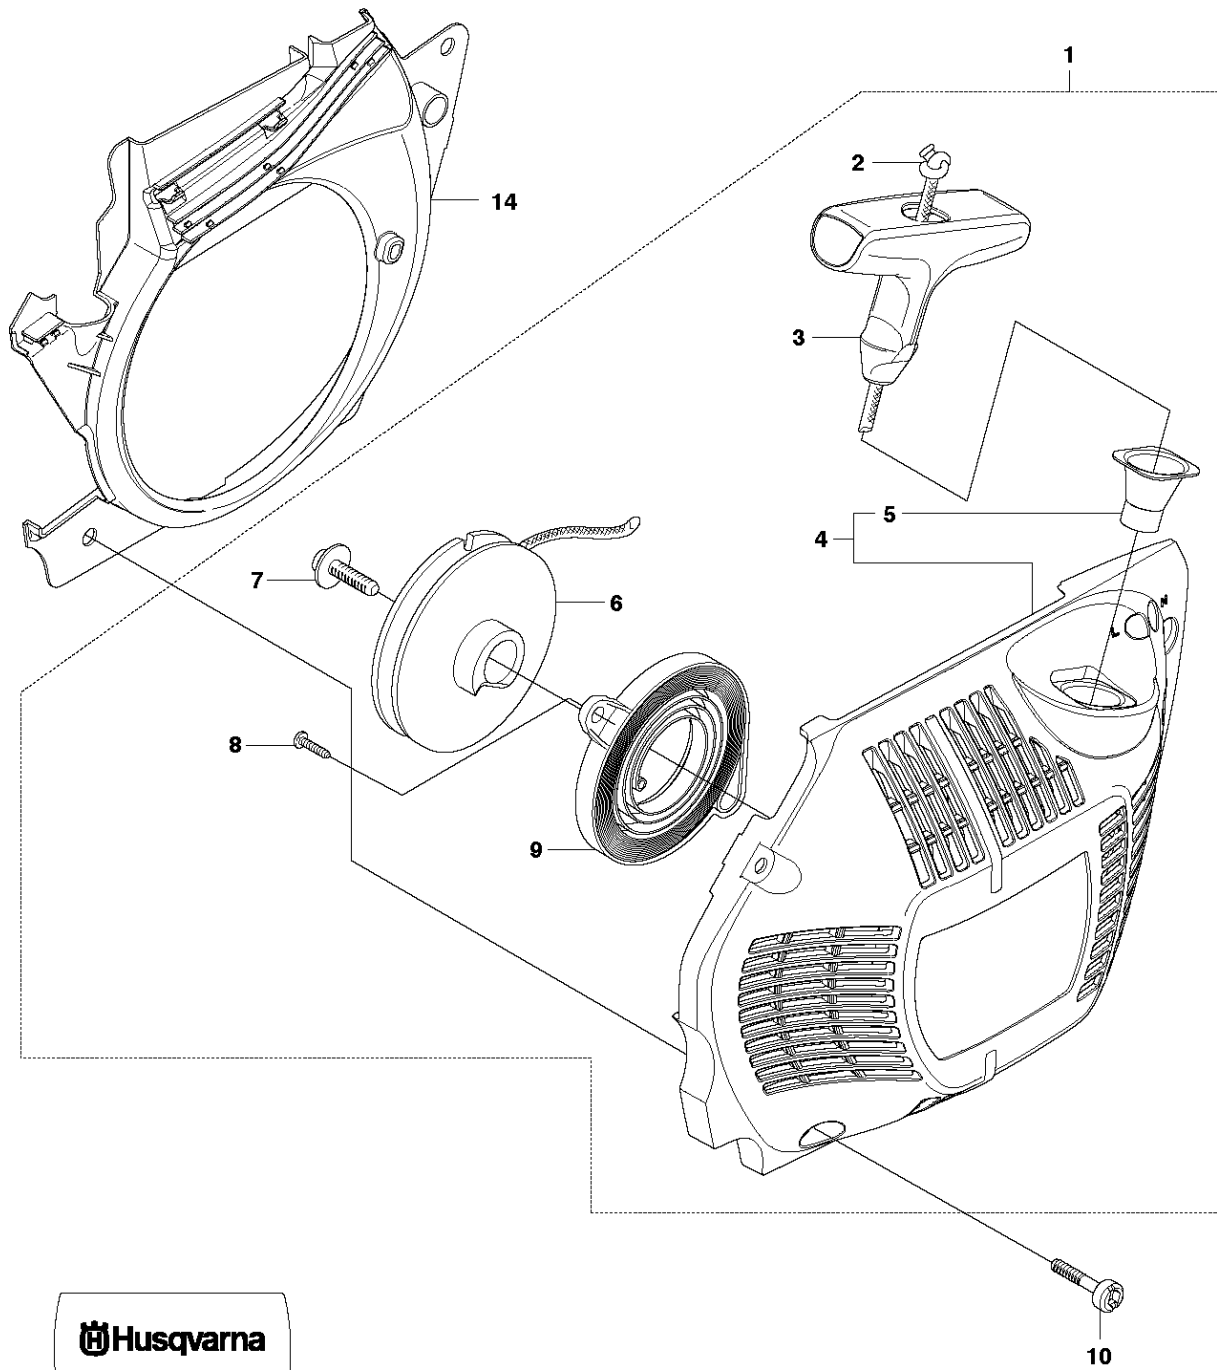

D 455e, 455
STARTER

STARTER

455 Rancher

Ref	Part No	Description	Remark	QTY	KIT
1	537 28 42-01	STARTER ASSY		1	
2	505 30 51-25	STARTER CORD		1	1
3	537 23 25-01	STARTER HANDLE		1	1
4	537 28 41-02	STARTER HOUSING		1	1
5	537 28 32-01	REINFORCEMENT SLEEVE		1	1, 4
6	537 09 25-02	STARTER PULLEY		1	1
7	503 21 77-16	SCREW IHSCT		1	1
8	503 21 28-10	SCREW CCRPANT		2	1
9	537 24 17-01	SPRING CASSETTE ASSY		1	1
10	503 21 73-21	SCREW		4	
12	537 32 33-04	DECAL		1	
13	537 32 33-06	DECAL		1	
14	537 26 09-01	AIR CONDUCTOR		1