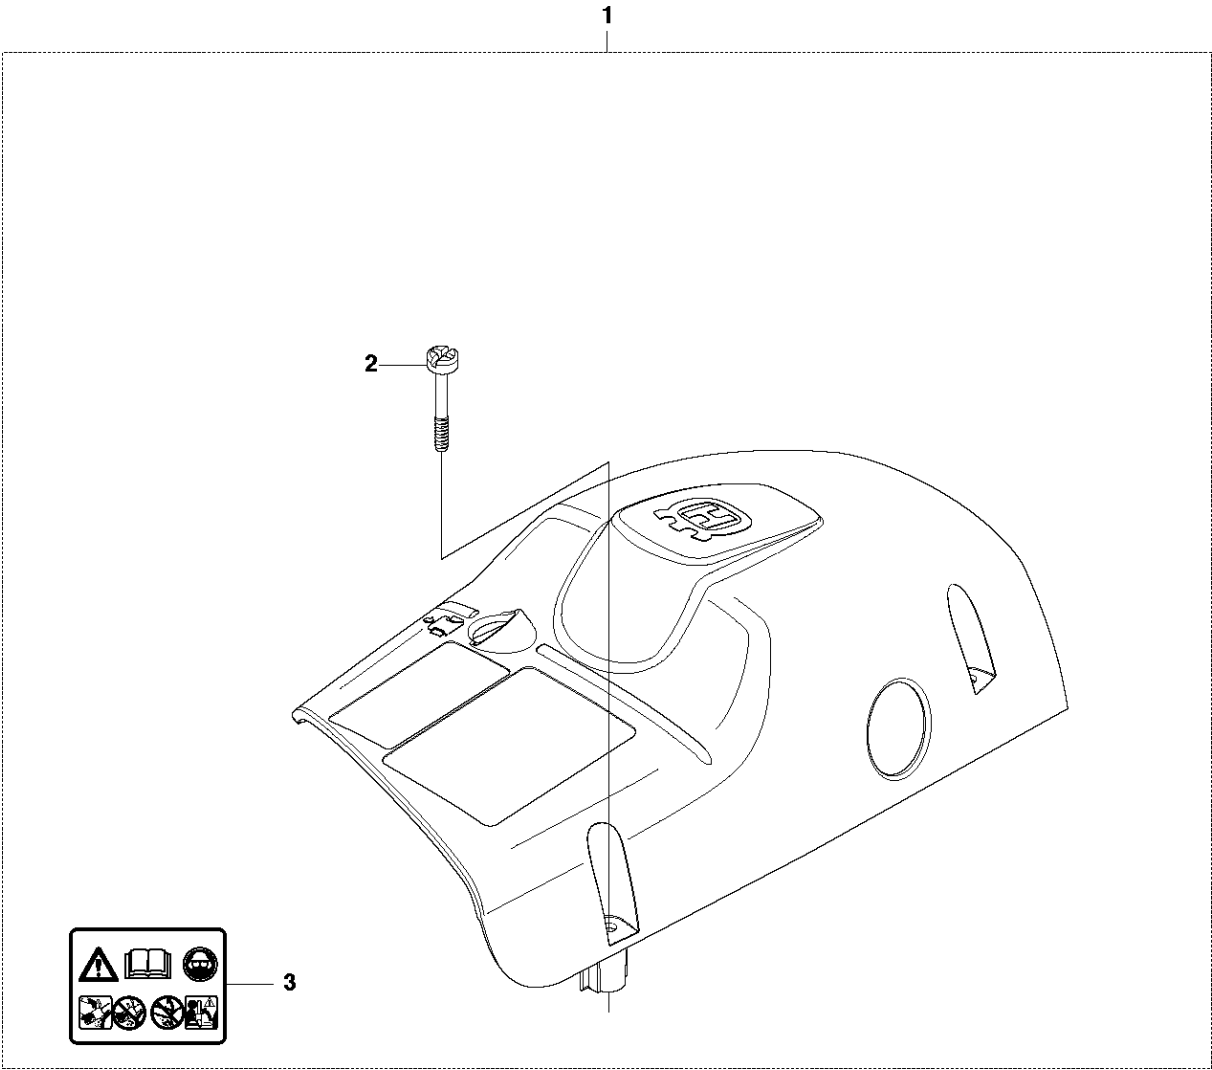

C 455e, 455
COVER

COVER

455 Rancher

Ref	Part No	Description	Remark	QTY	KIT
1	537 30 89-01	CYLINDER COVER		1	
2	503 20 34-76	SCREW CCRPANMO		3	1
3	503 98 74-01	LABEL		1	1