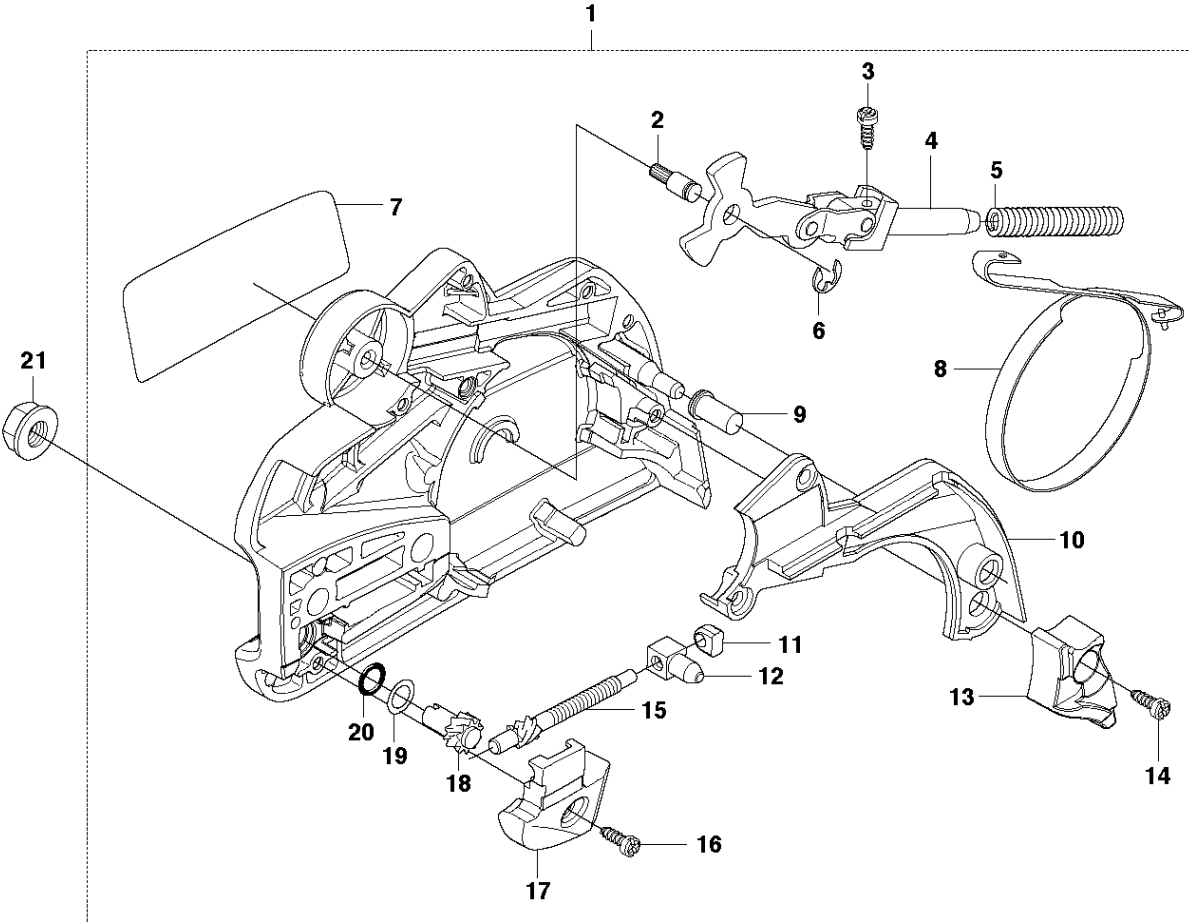

B 455e, 455
CLUTCH & OIL PUMP

CLUTCH & OIL PUMP

455 Rancher

Ref	Part No	Description	Remark	QTY	KIT
1	537 11 05-03	CLUTCH ASSY		1	
2	537 35 91-01	CLUTCH SPRING		2	1
3	537 29 17-02	CLUTCH DRUM ASSY	".325""x7 SPUR"	1	
3	537 29 16-04	CLUTCH DRUM ASSY	"8""x7 SPUR"	1	
4	503 25 52-01	NEEDLE BEARING		1	3
5	537 25 26-01	PUMP PINION		1	
6	544 18 01-04	OIL PUMP ASSY		1	
7	503 89 16-01	SPRING		1	6
8	503 23 00-60	WASHER		1	6
9	537 06 93-02	PUMP PISTON		1	6
10	503 89 15-01	SPRING		1	6
11	721 11 64-30	GROOVED PIN		1	6
12	537 02 71-01	ADJUSTER		1	6
13	503 21 74-16	SCREW IHSCT		1	
14	537 26 15-01	OIL PRESSURE HOSE		1	
15	585 51 40-01	OIL HOSE		1	
16	510 04 43-01	OIL SCREEN		1	

A2 455 Rancher
CLUTCH COVER

CLUTCH COVER

455 Rancher

Ref	Part No	Description	Remark	QTY	KIT
1	537 28 63-01	CLUTCH COVER ASSY		1	
2	503 89 29-01	PIN KNEE-JOINT		1	1
3	503 21 70-10	SCREW CCRPANT		1	1
4	503 89 08-02	KNEE JOINT ASSY		1	1
5	503 46 59-01	BRAKE SPRING		1	1
6	735 31 08-20	E-CLIP		1	1
7	537 29 86-01	LABEL		1	1
8	537 04 30-01	BRAKE BAND ASSY		1	1
9	503 85 52-01	GUIDE BUSHING		1	1
10	537 10 80-02	HUB CAP		1	1
11	537 01 74-01	BEARING SLEEVE		1	1,15
12	537 28 66-01	PAWL		1	1,15
13	537 08 90-01	WEAR PROTECTION		1	1
14	503 21 70-10	SCREW CCRPANT		4	1
15	575 26 04-03	CHAIN TENSIONER KIT		1	1
16	503 21 70-10	SCREW CCRPANT		1	1
17	537 28 64-01	COVER		1	1
18	537 07 94-02	WORM WHEEL		1	1,15
19	503 23 00-63	WASHER		1	1,15
20	740 48 07-02	O-RING		1	1,15
21	503 22 00-01	HEXAGON NUT		2	