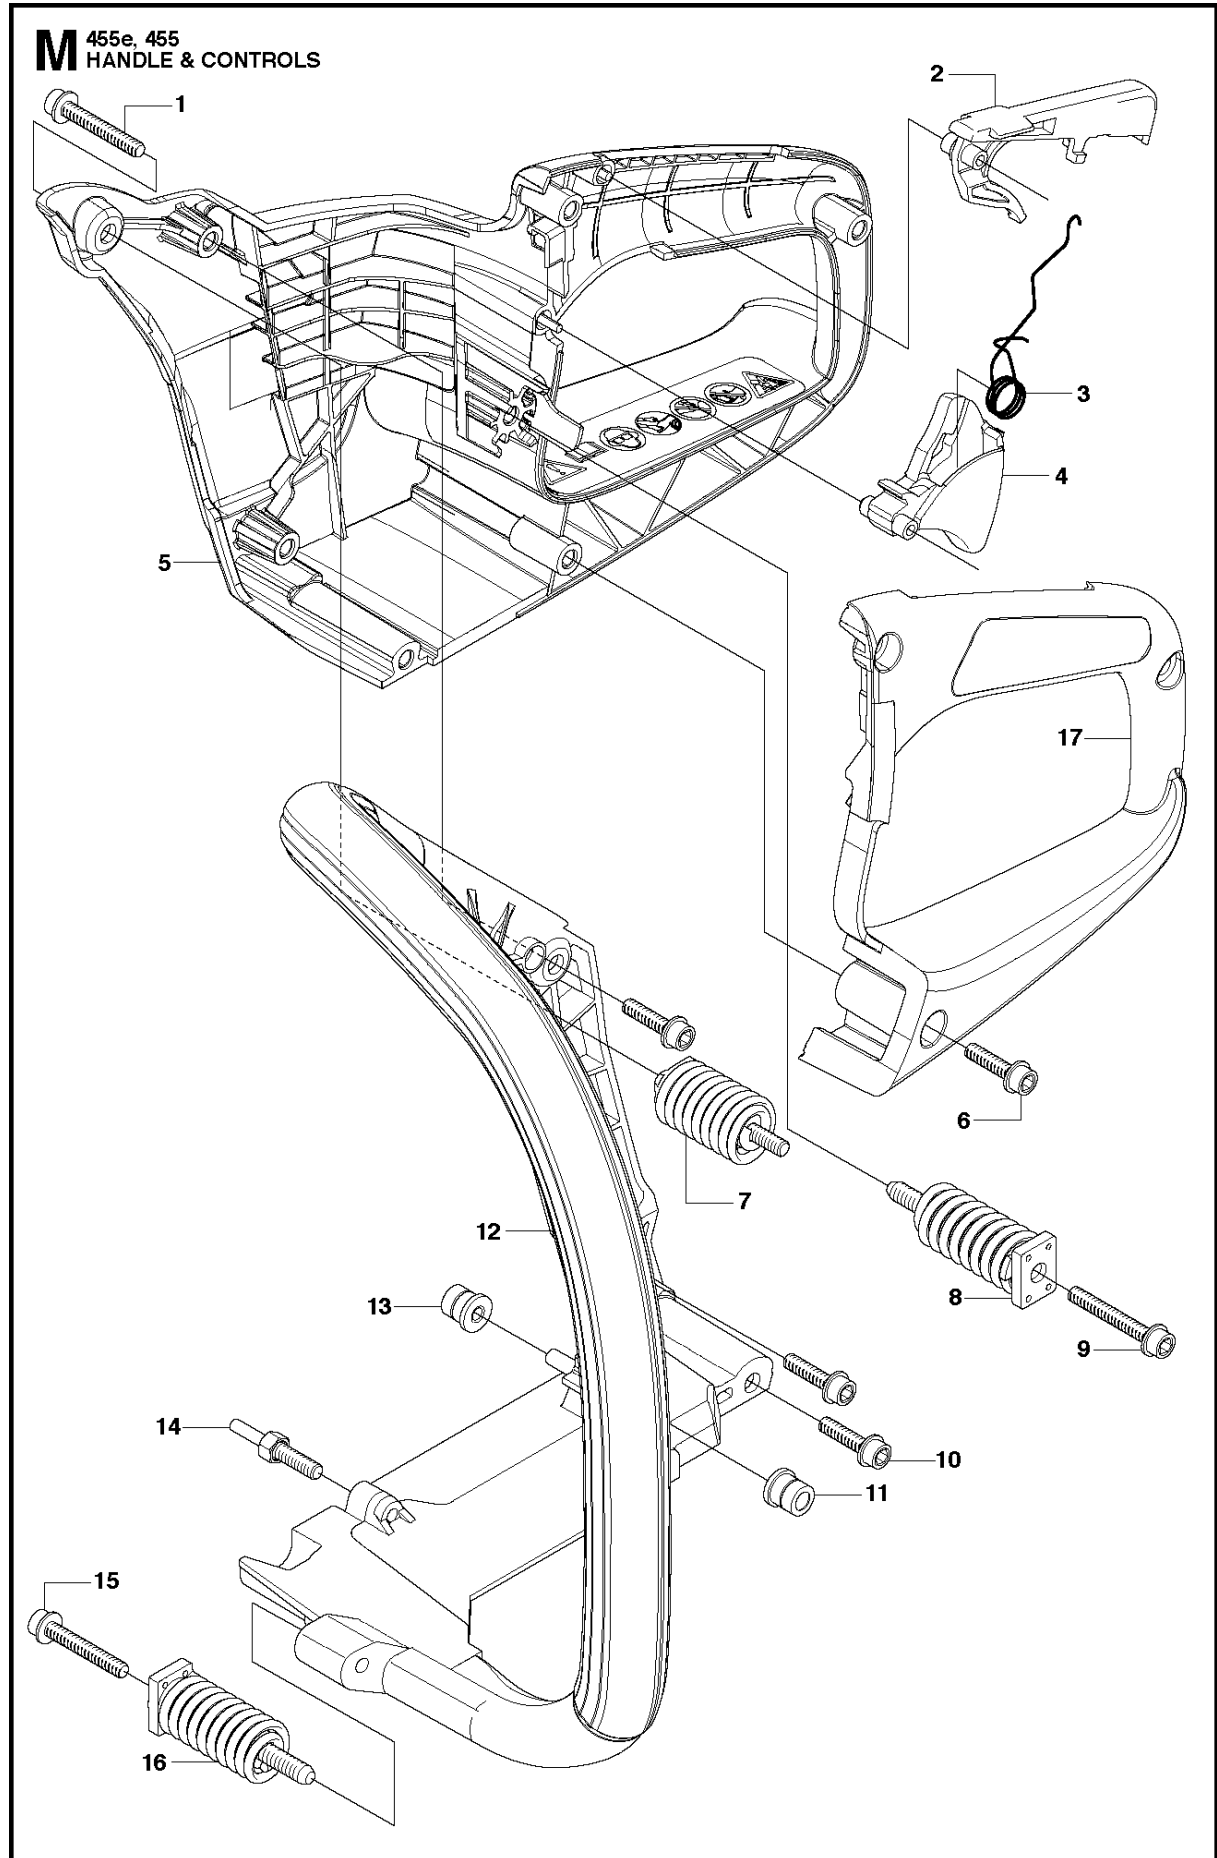

HANDLE & CONTROLS

455 Rancher

Ref	Part No	Description	Remark	QTY KIT
1	503 21 88-76	SCREW IHSCT		1
2	502 44 02-01	THROTTLE LOCKOUT		1
3	503 99 86-01	RECOIL SPRING		1
4	537 26 05-03	THROTTLE TRIGGER		1
5	580 94 59-01	REAR HANDLE		1
6	503 21 02-70	SCREW IHSCT		3
7	537 30 46-01	ANTIVIBRATION ELEMENT		1
8	503 85 41-01	ANTIVIBRATION ELEMENT		1
9	503 21 88-76	SCREW IHSCT		1
10	503 21 02-70	SCREW IHSCT		3
11	503 86 92-01	LATERAL SUPPORT		1
12	537 23 05-02	FRONT HANDLE		1
13	503 86 92-01	LATERAL SUPPORT		3
14	537 24 29-01	SCREW		1
15	503 21 88-76	SCREW IHSCT		1
16	503 92 31-01	ANTIVIBRATION ELEMENT		1
17	537 23 07-04	HUB CAP		1