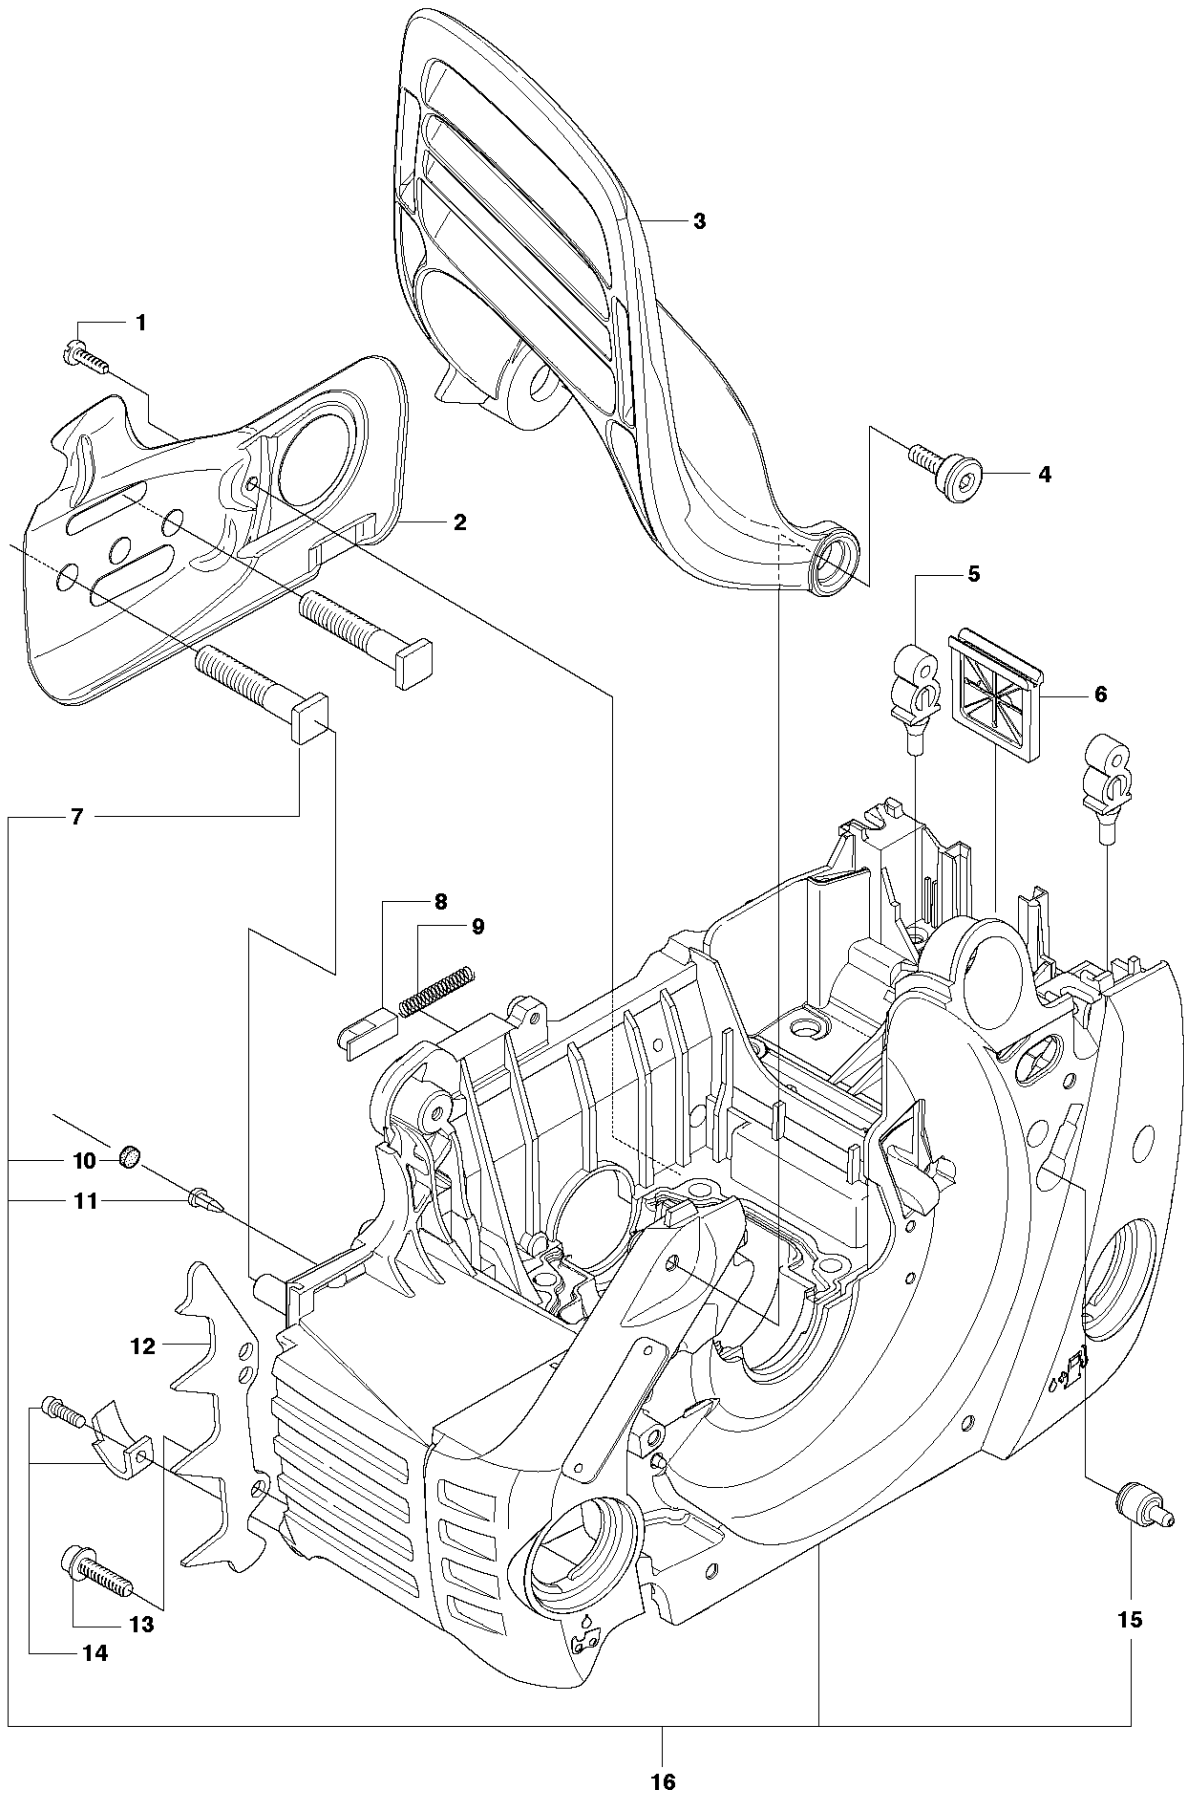

K2 455
CRANKCASE

CRANKCASE

455 Rancher

Ref	Part No	Description	Remark	QTY	KIT
1	503 21 70-10	SCREW CCRPANT		1	
2	537 27 13-02	CHAIN GUIDE PLATE		1	
3	537 28 43-01	HAND GUARD		1	
4	537 29 65-01	SCREW		2	
5	503 86 93-01	CARBURETTOR		2	
6	537 26 04-01	BELLOWS		1	
7	537 22 78-01	BAR BOLT		2	16
8	503 89 24-01	LOCK		1	
9	503 43 65-01	POSITION SPRING		1	
10	537 40 35-01	FILTER		1	16
11	530 02 61-19	CHECK VALVE		1	16
12	503 97 38-01	SPIKE		1	
13	503 21 68-72	SCREW IHSCT		2	
14	503 91 06-71	KIT		1	
15	537 35 95-01	TANK VENT ASSY		1	16
16	510 06 59-02	CRANKCASE		1