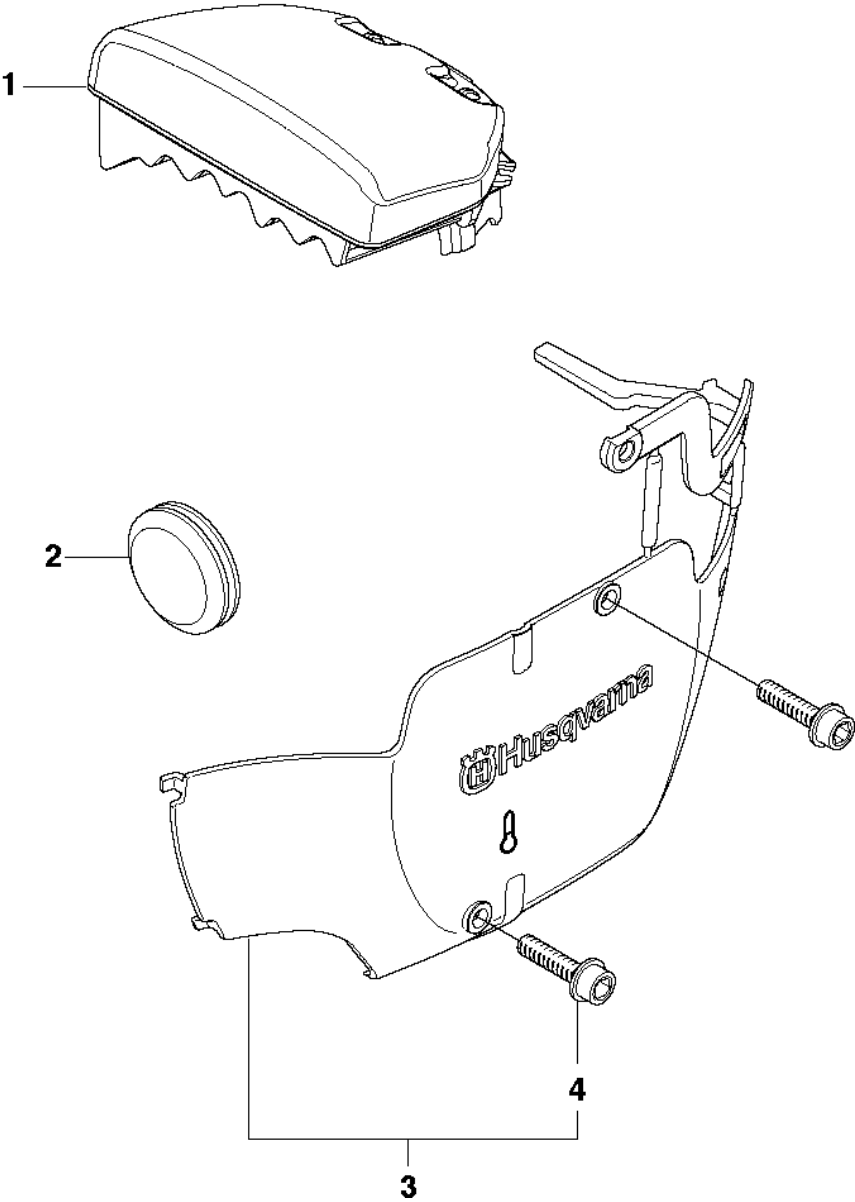

Q 455e, 455
WINTER KIT

WINTER KIT

455 Rancher

Ref	Part No	Description	Remark	QTY KIT
1	537 25 57-01	AIR FILTER ASSY	μ80	1
2	503 40 59-01	WINTER PLUG		1
3	537 35 60-01	WINTER KIT		1
4	503 21 70-16	SCREW CCRPANT		2 3