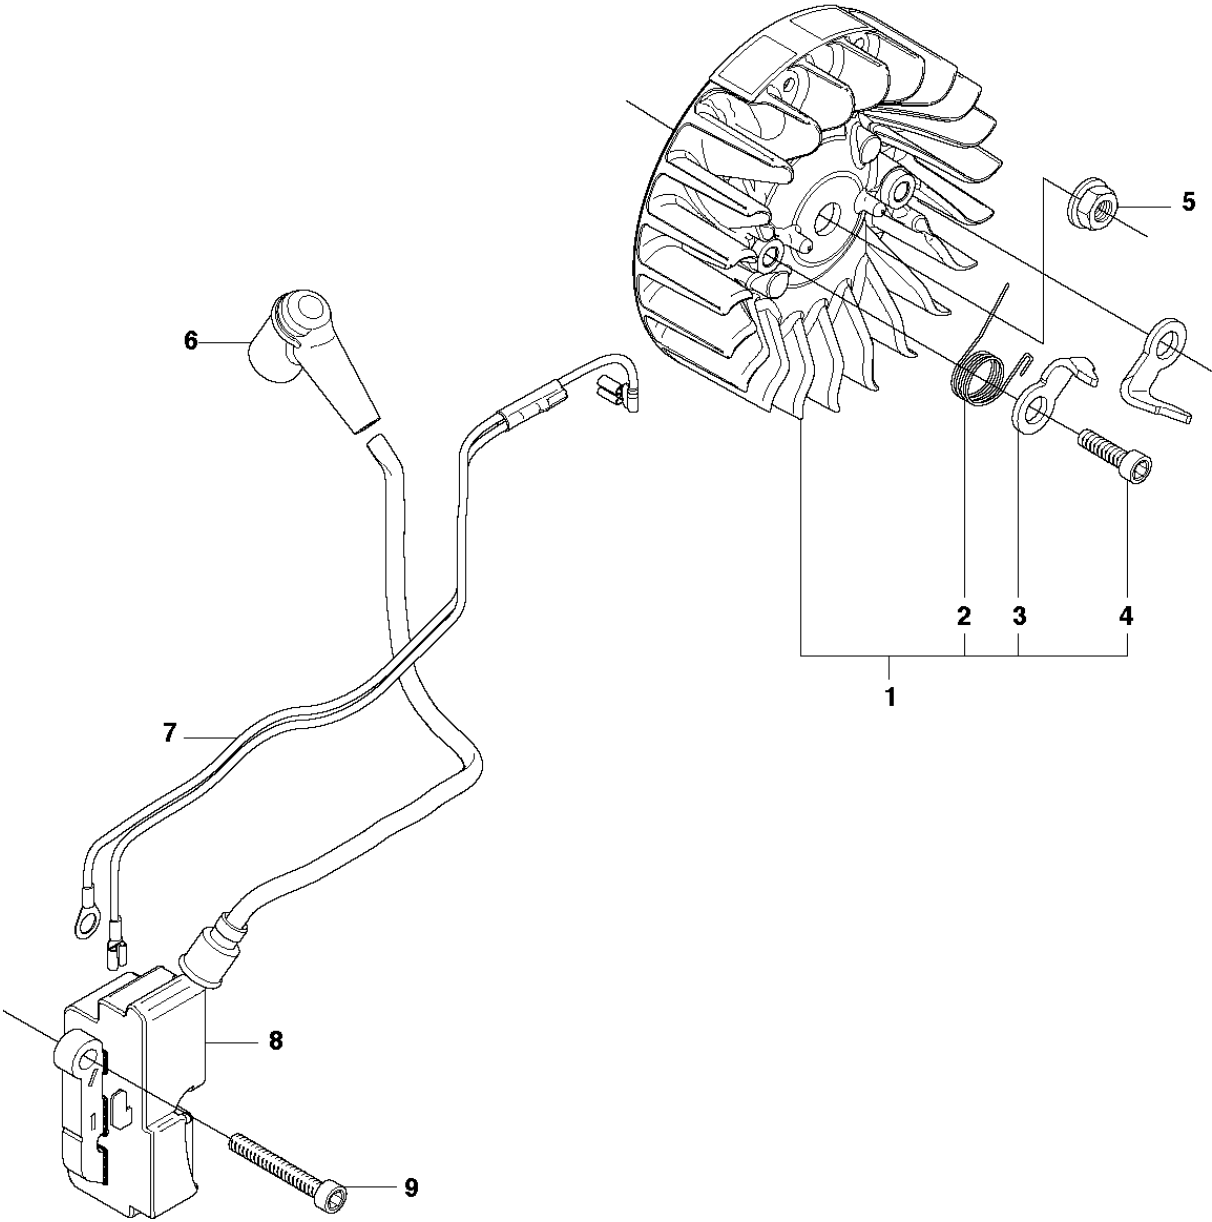

Ref	Part No	Description	Remark	QTY	KIT
1	503 21 70-10	SCREW CCRPANT		1	
2	537 27 13-02	CHAIN GUIDE PLATE		1	
3	537 28 43-01	HAND GUARD		1	
4	537 29 65-01	SCREW		2	
5	503 86 93-01	CARBURETTOR		2	
6	537 26 04-01	BELLOWS		1	
7	537 22 78-01	BAR BOLT		2	16
8	503 89 24-01	LOCK		1	
9	503 43 65-01	POSITION SPRING		1	
10	537 40 35-01	FILTER		1	16
11	530 02 61-19	CHECK VALVE		1	16
12	503 97 38-01	SPIKE		1	
13	503 21 68-72	SCREW IHSCT		2	
14	503 91 06-71	KIT		1	
15	537 35 95-01	TANK VENT ASSY		1	16
16	510 06 59-02	CRANKCASE		1	

H 455e, 455
CYLINDER PISTON

CYLINDER PISTON

455 Rancher

Ref	Part No	Description	Remark	QTY KIT	
1	585 23 63-01	DECOMPRESSION VALVE		1	
2	503 55 22-01	PLUG		1	
3	577 48 40-01	SPARK PLUG	HQT-1	1	
4	503 42 43-01	IMPULSE NIPPLE		1	5
5	537 32 04-02	CYLINDER ASSY	455	1	
6	537 24 58-01	GASKET		1	
7	537 24 57-01	GASKET		1	
8	503 20 05-27	SCREW IHSCM		4	
9	503 28 90-50	PISTON RING	455	1	10, 5
10	537 29 30-04	PISTON ASSY	455	1	5
11	737 43 12-00	SNAP RING		2	10, 5
12	501 86 18-01	NEEDLE BEARING		1	5

E 455e, 455
ELECTRICAL

ELECTRICAL

455 Rancher

Ref	Part No	Description	Remark	QTY	KIT
1	537 29 27-01	FLYWHEEL ASSY		1	
2	529 27 11-01	SPRING		2	1
3	537 24 56-01	STARTER PAWL		2	1
4	501 81 99-03	SCREW		2	1
5	503 22 04-01	NUT		1	
6	501 48 54-02	SPARK PLUG CAP		1	
7	537 27 27-01	WIRING ASSY		1	
8	544 04 70-01	IGNITION MODULE		1	
9	503 21 55-25	SCREW IHSCT		2	