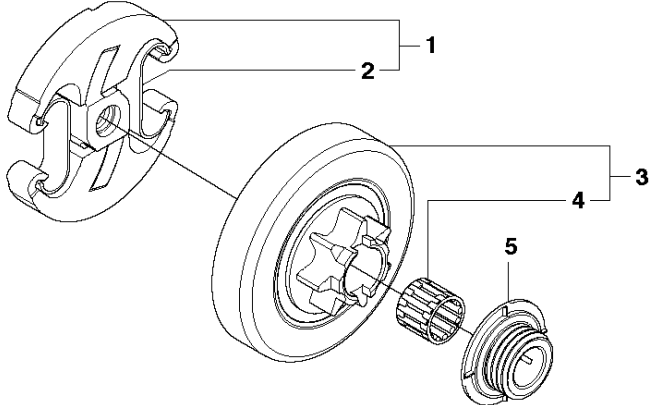

B 455e, 455
CLUTCH & OIL PUMP

CLUTCH & OIL PUMP

455 Rancher

Ref	Part No	Description	Remark	QTY	KIT
1	537 11 05-03	CLUTCH ASSY		1	
2	537 35 91-01	CLUTCH SPRING		2	1
3	537 29 17-02	CLUTCH DRUM ASSY	".325""x7 SPUR"	1	
3	537 29 16-04	CLUTCH DRUM ASSY	"8""x7 SPUR"	1	
4	503 25 52-01	NEEDLE BEARING		1	3
5	537 25 26-01	PUMP PINION		1	
6	544 18 01-04	OIL PUMP ASSY		1	
7	503 89 16-01	SPRING		1	6
8	503 23 00-60	WASHER		1	6
9	537 06 93-02	PUMP PISTON		1	6
10	503 89 15-01	SPRING		1	6
11	721 11 64-30	GROOVED PIN		1	6
12	537 02 71-01	ADJUSTER		1	6
13	503 21 74-16	SCREW IHSCT		1	
14	537 26 15-01	OIL PRESSURE HOSE		1	
15	585 51 40-01	OIL HOSE		1	
16	510 04 43-01	OIL SCREEN		1