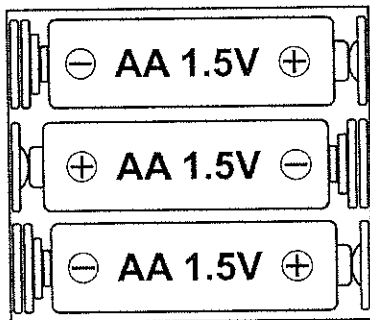

Open the battery cover
with a screw-driver
Uses 3 "AA" Size
Batteries. (not included)

MADE IN CHINA

Name of Distributor: Trademark Games, LLC

Model No. 80-PP-FA13483

Date of Manufacture: 2016-03-24

Place of Manufacture: Shantou/China