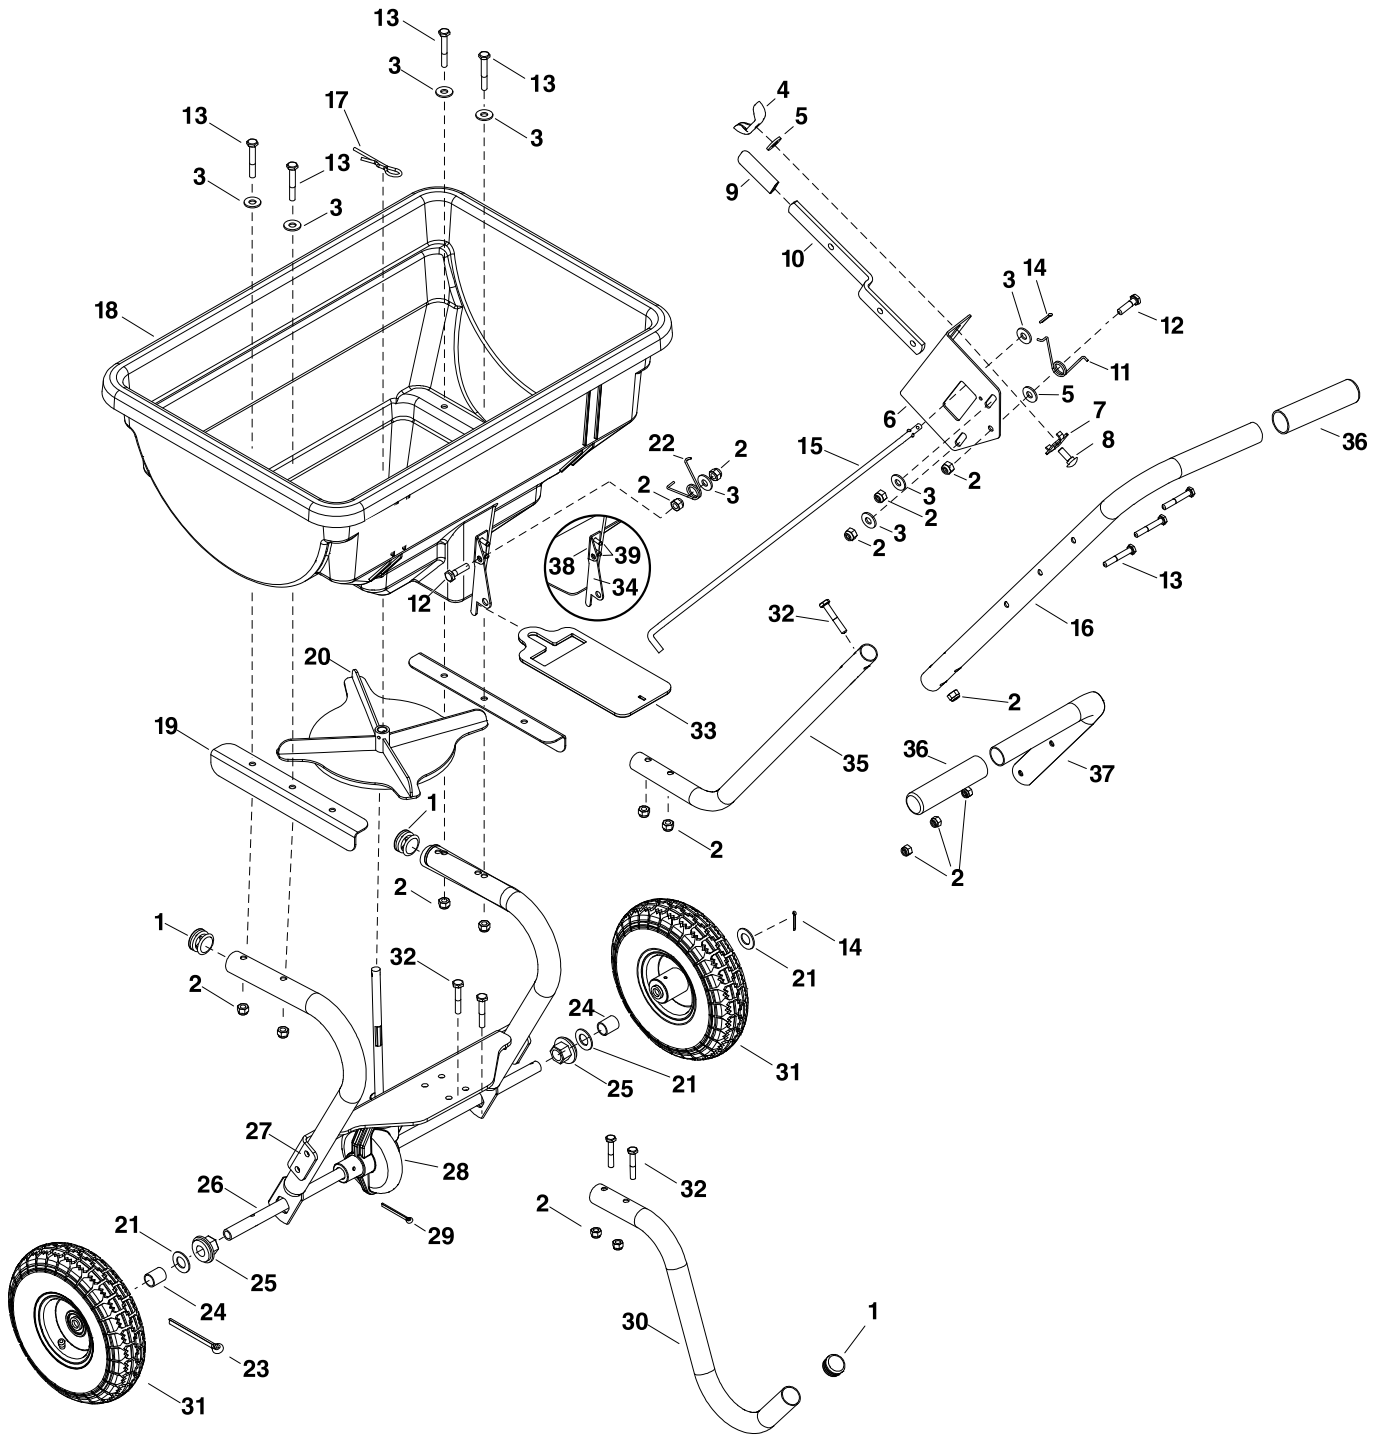

Repair Parts

Repair Parts

REF	QTY	PART NO	DESCRIPTION	REF	QTY	PART NO	DESCRIPTION
1	3	49449	1" Plug	22	1	44566	Torsion Spring
2	17	47189	1/4" Nylock Hex Nut	23	1	47063	5/32" Cotter Pin
3	10	43088	Washer, 5/16"	24	2	45705	Spacer
4	1	47141	1/4" Nylon Wing Nut	25	2	47963	Flange Bearing
5	2	1543-69	Nylon Washer	26	1	28611	1/2" Axle
6	1	27322BL1	Flow Control Mounting Bracket	27	1	6-1057BL3	Frame Assembly
7	1	24858	Adjustable Stop	28	1	69209	Gearbox Assembly
8	1	44950	1/4-20 X 3/4" Carriage Bolt	29	1	43093	Cotter Pin
9	1	43848	Control Arm Grip	30	1	2-819BL3	Leg Tube
10	1	24856BL1	Flow Control Arm	31	2	45702Y	Wheel
11	1	42347	Torsion Spring	32	6	43648	1/4 X 1-1/2" Hex Bolt
12	2	43661	1/4-20 X 1" Hex Bolt	33	1	45428	Flow plate
13	6	1509-69	1/4-20 X 1-3/4" Hex Bolt	34	1	2-118	Slide Gate Bracket
14	3	44101	5/32" Cotter Pin	35	1	2-551BL3	Lower Handle Tube
15	1	45431	Control Rod	36	2	44482	Handle Grip
16	1	28662BL3	Handle Tube	37	1	44589BL3	Short Handle Tube
17	1	48934	Hairpin Agitator	38	1	23753	Gate Slide Angle Bracket
18	1	45433G	Hopper Assembly	39	2	C-9M5732	Rivet, Pop 3/16 SD 66 BS ZY
19	2	28486BL1	Support Angle		1	3-373	Owner's Manual
20	1	45504	Impeller		1	3-374	Quick Start Guide
21	3	R19171616	Large Washer, 17/32"				