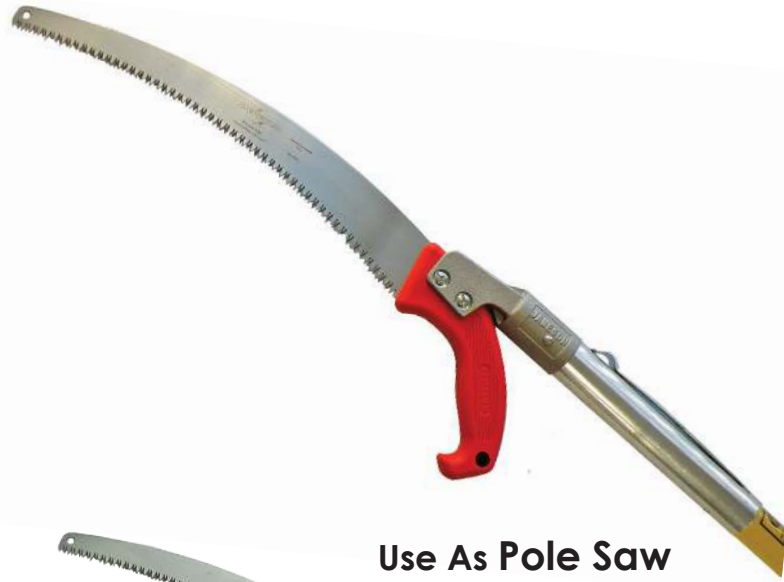

Pole Saw Heads

Corrosion Resistant, Lightweight Aluminum Pole Saw Heads

Low profile design maneuvers easily in dense foliage. Convenient hook pulls loose limbs and branches free.

PS-3FP Pole Saw Head
Center Blade Mount; Mounting Pin
 Mounting Pin for easy blade replacement without tools. Includes pole adapter.
 Fits Saw Blade SB-1C and all Barracuda Tri-Cut Saw Blades

PS-3 Pole Saw Head Casting
Offset Blade Mount; Carriage Bolt
 Includes pole adapter.
 Fits Saw Blade SB-2

PS-3FPS1
 Pole Saw Head with 13" Tri-Cut Blade

Using SB-UC and UA-1 Adapters, saw blade unit snaps directly onto pole's ferrule.

PS-3FPK
 Pole Saw Head, 13" Tri-Cut Blade, and Leather Scabbard

PS-3SB
 Pole Saw Head and SB-2 Blade

SBC-2
 Canvas Cover

Part Number	Pole Saw Heads
PS-3	Pole Saw Head - Offset Blade Mount, Carriage Bolt & Adapter
PS-3FP	Pole Saw Head - Center Blade Mount, Mounting Pin & Adapter
Pole Saw Kits (Head with Saw Blade)	
PS-3K	PS-3 Pole Saw Head, SB-2 Saw Blade and Leather Scabbard
PS-3SB	PS-3 Pole Saw Head, SB-2 Saw Blade
PS-3FPS1	PS-3FP Pole Saw Head and SB-13TE Saw Blade
PS-3FPS2	PS-3FP Pole Saw Head and SB-16TE Saw Blade
PS-3FPK	PS-3FP Pole Saw Head, SB-13TE Saw Blade and Leather Scabbard
SB-UC	Saw Blade Adapter
UA-1	Universal Tool Adapter
SBL-2	Leather Scabbard
SBC-2	Canvas Cover

Snap Onto Pole to Reach Out-Of-The-Way Limbs

Snap Off Pole To Use As Hand Saw

One Tool - Two Jobs!

Save Space Working From A Bucket

Save Space On The Truck

Use As Pole Saw Or Hand Saw

Features Jameson's Barracuda Tri-Cut Saw Blade
Chrome plated with impulse hardened teeth, the tri-cut edge offers a quicker, cleaner cut with less wear on the blade than traditional blades.