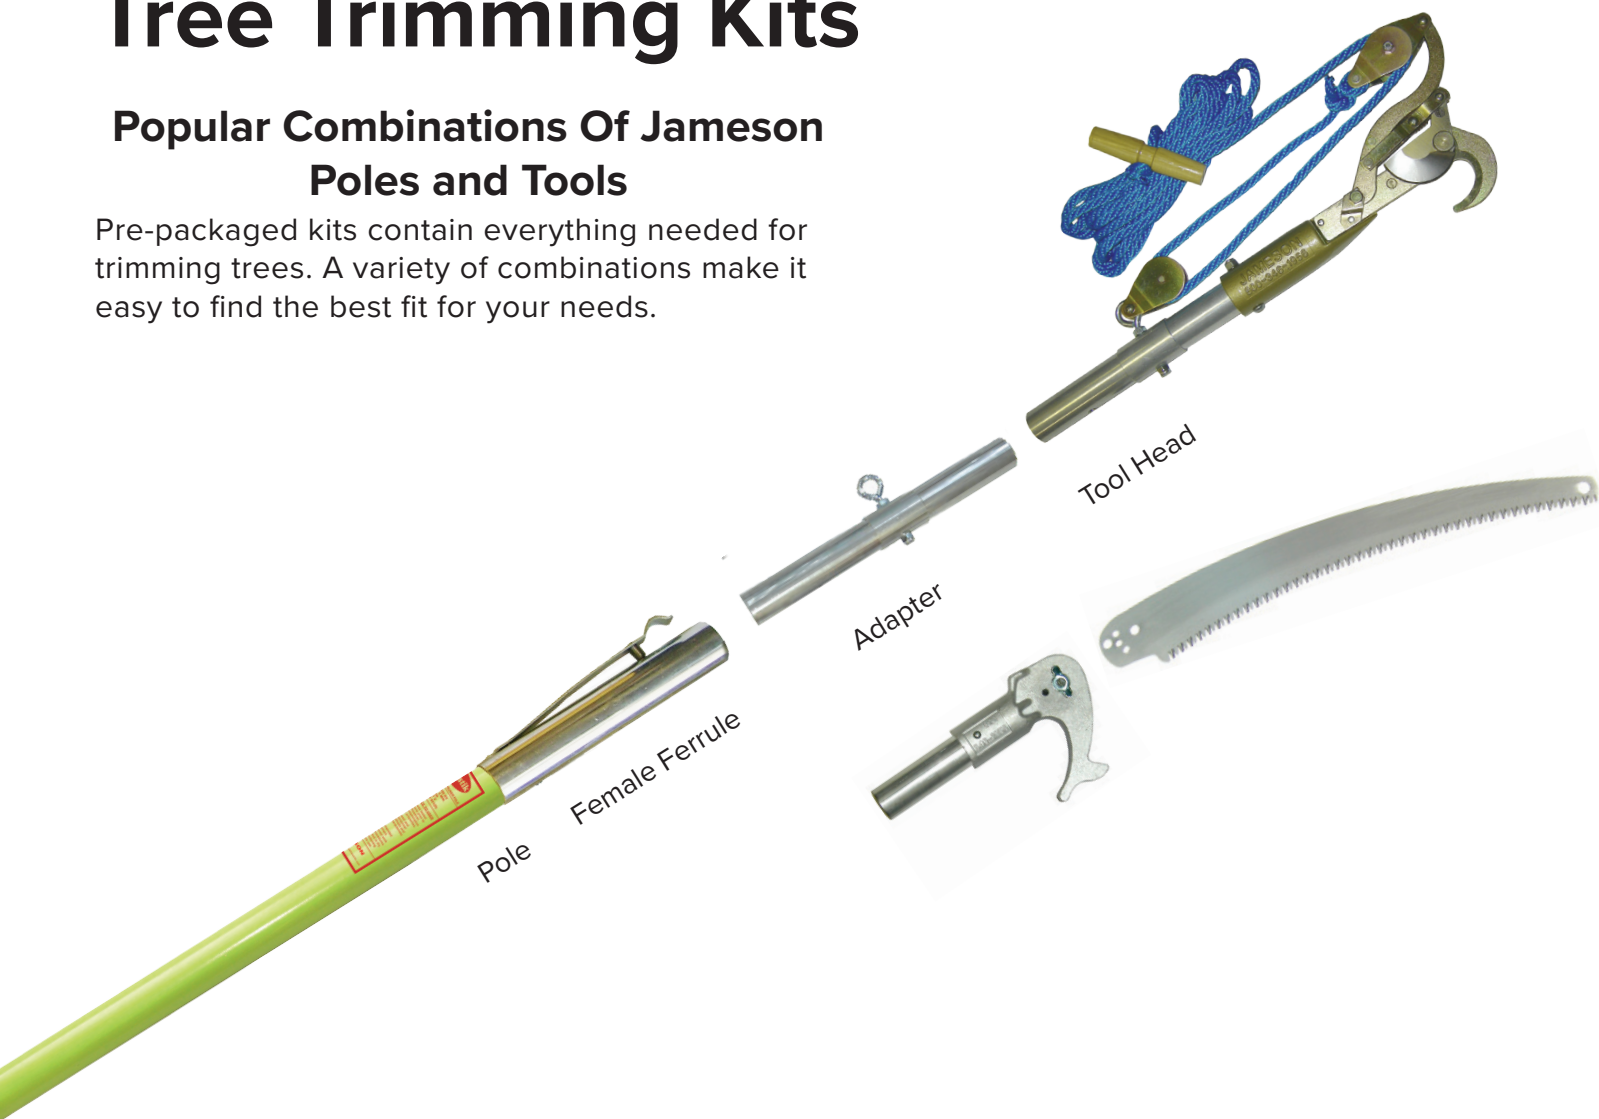

Tree Trimming Kits

Popular Combinations Of Jameson Poles and Tools

Pre-packaged kits contain everything needed for trimming trees. A variety of combinations make it easy to find the best fit for your needs.

FG Hollow Core Pole Kits With Pole Adapters

FG-6PKG-1	JA-14 Pruner with Adapter & Pruner Rope 13" Tri-Cut Saw Blade, Saw Head 6' FG Extension Pole, 6' FG Base Pole
FG-6PKG-3	JA-14DP Pruner with Adapter & Pruner Rope 6' FG Extension Pole, 6' FG Base Pole
FG-11K	PH-11 Pruner with Adapter & Rope SB-1T Saw Blade, Canvas Scabbard Two 6' FG Extension Poles, One 6' FG Base Pole

LS Landscape Pole Kits - Permanent Mount

No Pole Adapters - Permanently Mounted Tool Heads

LS-6PKG-4	JA-14 Pruner Permanently Mounted on 6' LS Pole with Male Ferrule on Bottom 6' LS Base Pole and 6' LS Extension Pole Pruner Rope
-----------	---

Pole Adapters Allow User To Replace Pruner Head Or Pole Saw Quickly And Easily Without Tools, Using The Same Pole

FG Poles: Jameson's most popular pole is lighter than the JE, offering greater control and exceptional bending strength. **Batch tested to 100KV per foot for five minutes.**