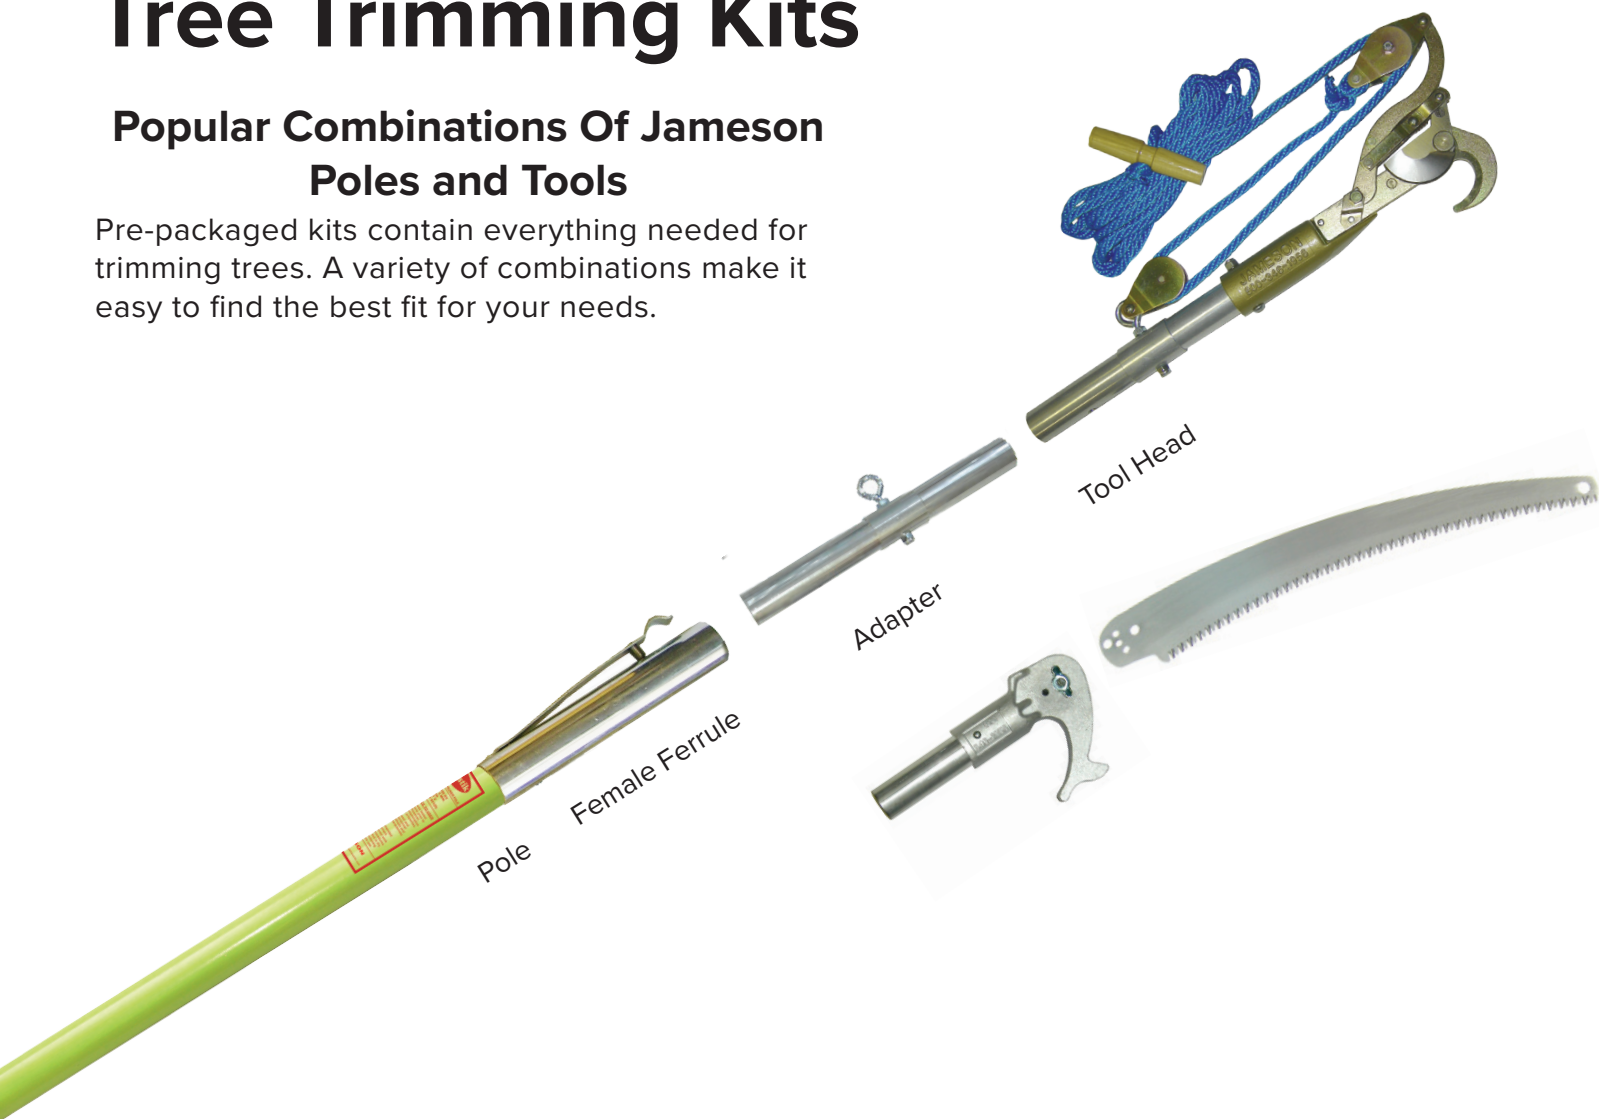

# Tree Trimming Kits

## Popular Combinations Of Jameson Poles and Tools

Pre-packaged kits contain everything needed for trimming trees. A variety of combinations make it easy to find the best fit for your needs.

### FG Hollow Core Pole Kits With Pole Adapters

FG-6PKG-1	JA-14 Pruner with Adapter & Pruner Rope 13" Tri-Cut Saw Blade, Saw Head 6' FG Extension Pole, 6' FG Base Pole
FG-6PKG-3	JA-14DP Pruner with Adapter & Pruner Rope 6' FG Extension Pole, 6' FG Base Pole
FG-11K	PH-11 Pruner with Adapter & Rope SB-1T Saw Blade, Canvas Scabbard Two 6' FG Extension Poles, One 6' FG Base Pole

Pole Adapters Allow User To Replace Pruner Head Or Pole Saw Quickly And Easily Without Tools, Using The Same Pole

**FG Poles:** Jameson's most popular pole is lighter than the JE, offering greater control and exceptional bending strength. **Batch tested to 100KV per foot for five minutes.**