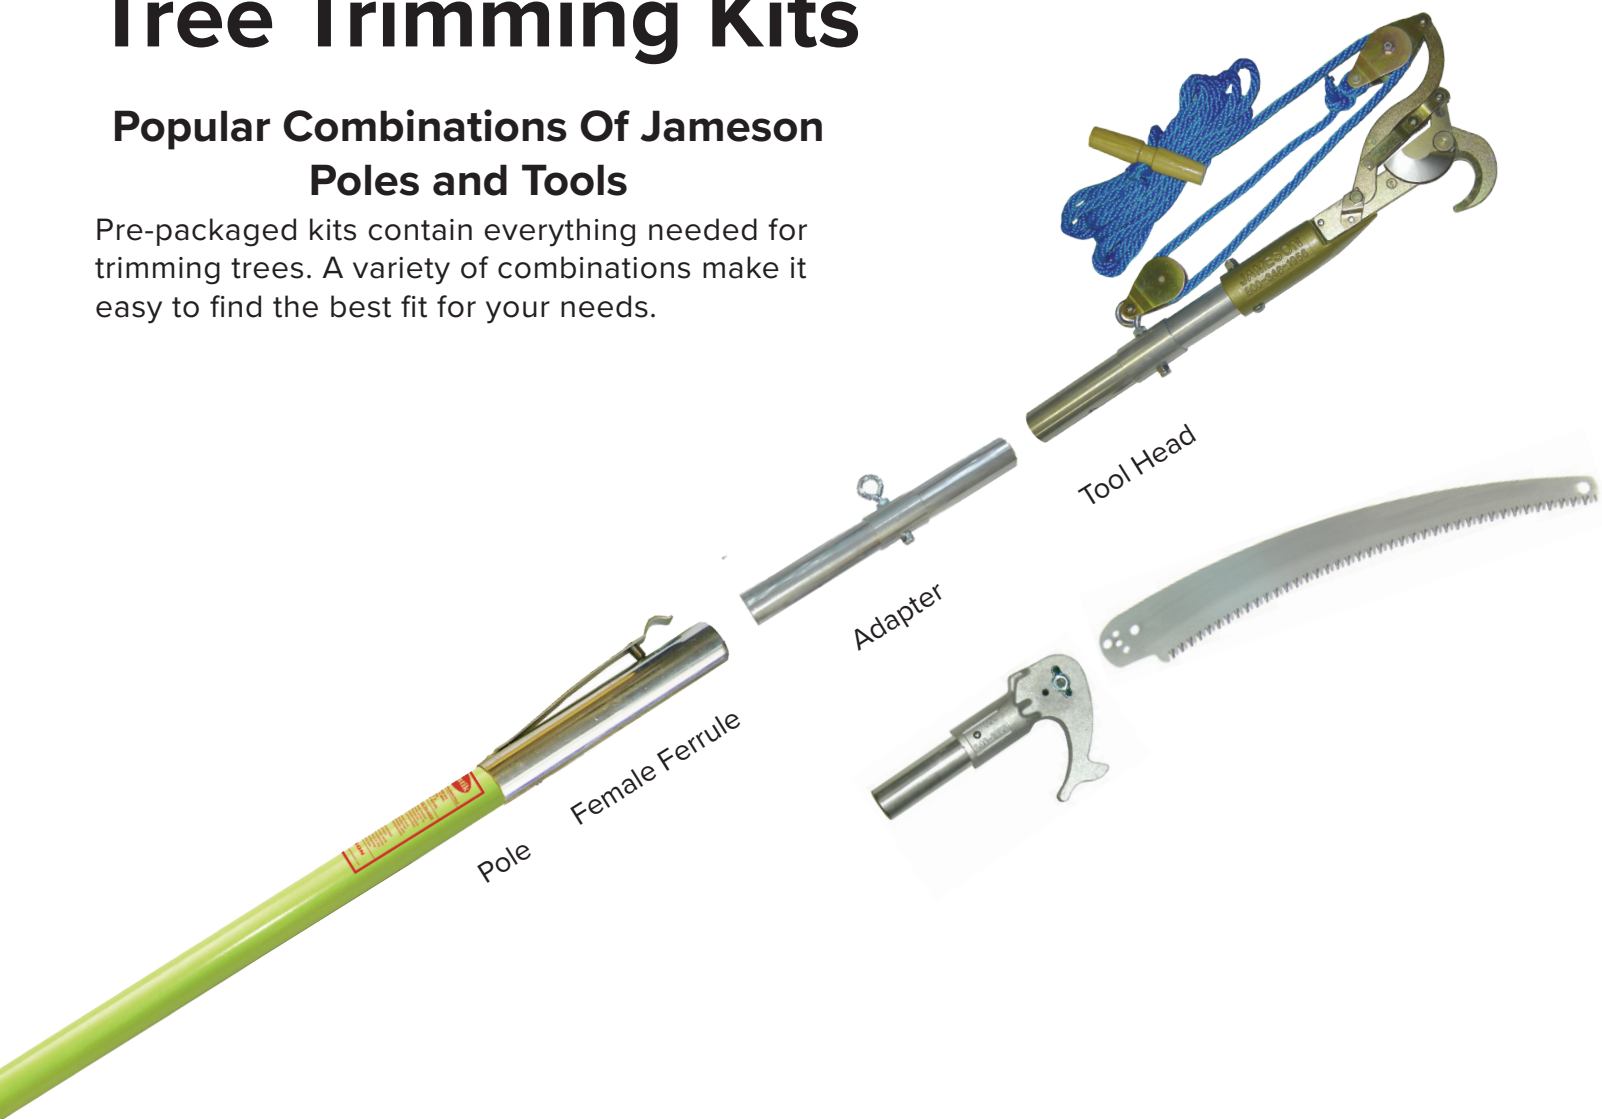

Tree Trimming Kits

Popular Combinations Of Jameson Poles and Tools

Pre-packaged kits contain everything needed for trimming trees. A variety of combinations make it easy to find the best fit for your needs.

FG Hollow Core Pole Kits With Pole Adapters

FG-6PKG-1	JA-14 Pruner with Adapter & Pruner Rope 13" Tri-Cut Saw Blade, Saw Head 6' FG Extension Pole, 6' FG Base Pole
FG-6PKG-3	JA-14DP Pruner with Adapter & Pruner Rope 6' FG Extension Pole, 6' FG Base Pole
FG-11K	PH-11 Pruner with Adapter & Rope SB-1T Saw Blade, Canvas Scabbard Two 6' FG Extension Poles, One 6' FG Base Pole

LS Landscape Pole Kits - Permanent Mount

No Pole Adapters - Permanently Mounted Tool Heads

LS-6PKG-4	JA-14 Pruner Permanently Mounted on 6' LS Pole with Male Ferrule on Bottom 6' LS Base Pole and 6' LS Extension Pole Pruner Rope
-----------	---

Pole Adapters Allow User To Replace Pruner Head Or Pole Saw Quickly And Easily Without Tools, Using The Same Pole

FG Poles: Jameson's most popular pole is lighter than the JE, offering greater control and exceptional bending strength. **Batch tested to 100KV per foot for five minutes.**