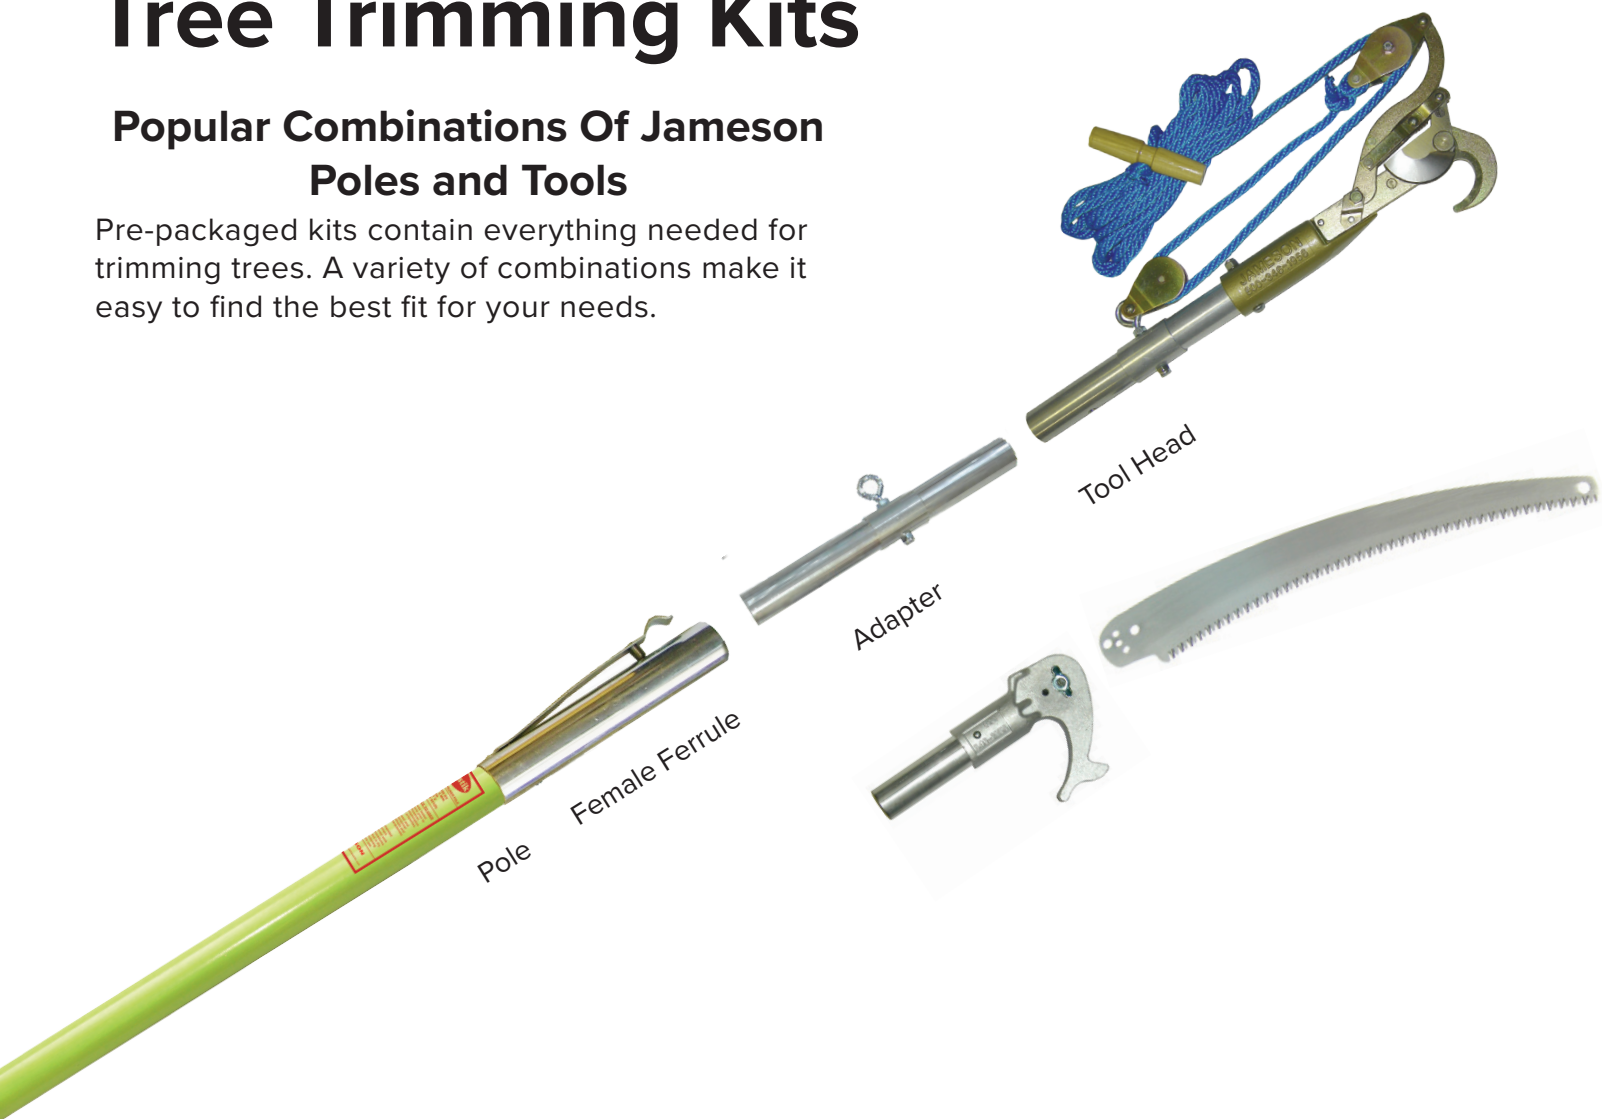

# Tree Trimming Kits

## Popular Combinations Of Jameson Poles and Tools

Pre-packaged kits contain everything needed for trimming trees. A variety of combinations make it easy to find the best fit for your needs.

Pole Adapters Allow User To Replace Pruner Head Or Pole Saw Quickly And Easily Without Tools, Using The Same Pole

**FG Poles:** Jameson's most popular pole is lighter than the JE, offering greater control and exceptional bending strength. **Batch tested to 100KV per foot for five minutes.**