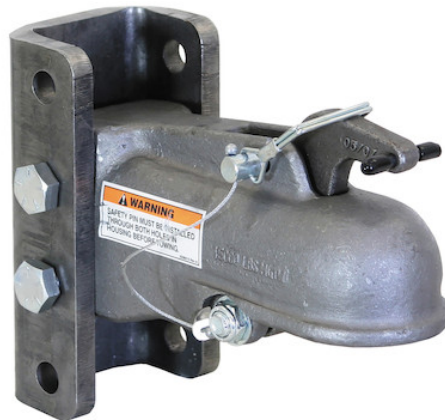

COUPLER, 2in ASSY W/3 POSITION CHANNEL,

Buyers Part Number: 0091543

Buyers Products Cast Coupler with 3 Position Channel features easy operation and gives you greater height flexibility for leveling your trailer.

- Added flexibility in coupler height for leveling your trailer.
- Easy one-hand latch operation.
- Tough, sturdy cast steel construction.
- Keep coupler conveniently pinned open while coupling the trailer.

Specifications

Ball Diameter	2"	Channel Depth	2.44"
Channel Height	7.63"	Channel Thickness	.500"
Channel Width	2.94"	Class	Class IV
Color	None	Coupler Style	Adjustable
Finish	Plain	Material	Cast Steel
Maximum Gross Trailer Weight (M.G.T.W.)	10000 lb	Mount Style	Bolt-on
Mounting Hole Diameter	0.656"	Mounting Hole Pattern	Vertical
Mounting Holes Center to Center	2.000"	Shipping Weight	22.4 lb