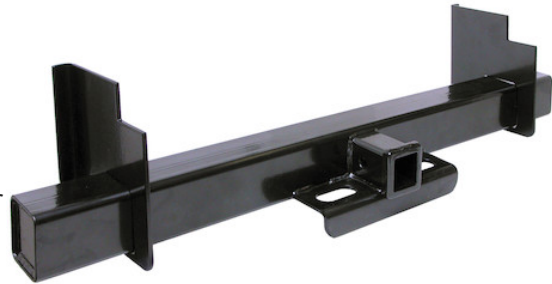

Class 5 44 Inch Service Body Hitch Receiver with 2-1/2 Inch Receiver Tube and 9 Inch Mounting Plates

Buyers Part Number: 1801052

Buyers Products Class 5 Service Body Hitch Receiver with 2-1/2 Inch Receiver Tube is designed for platform trucks and is rated at 20,000 lb MGTW.

- Rated up to 20,000 lb MGTW.
- Designed for service body trucks.
- Black powder-coated finish for superior corrosion resistance.
- Available in different lengths and with standard or tall mounting plates to suit a wide variety of applications.
- Mounting plates ship unwelded so they can be positioned to suit your needs.

Specifications

Application	Service Body	Class	Class V
Color	Black	Finish	Powder Coat
Material	Carbon Steel	Maximum Gross Trailer Weight (M.G.T.W.)	20000 lb
Maximum Vertical Load (M.V.L.)	2000 lb	Mount Type	Weld-on
Receiver Tube Size	2.50	Shipping Weight	50.78 lb